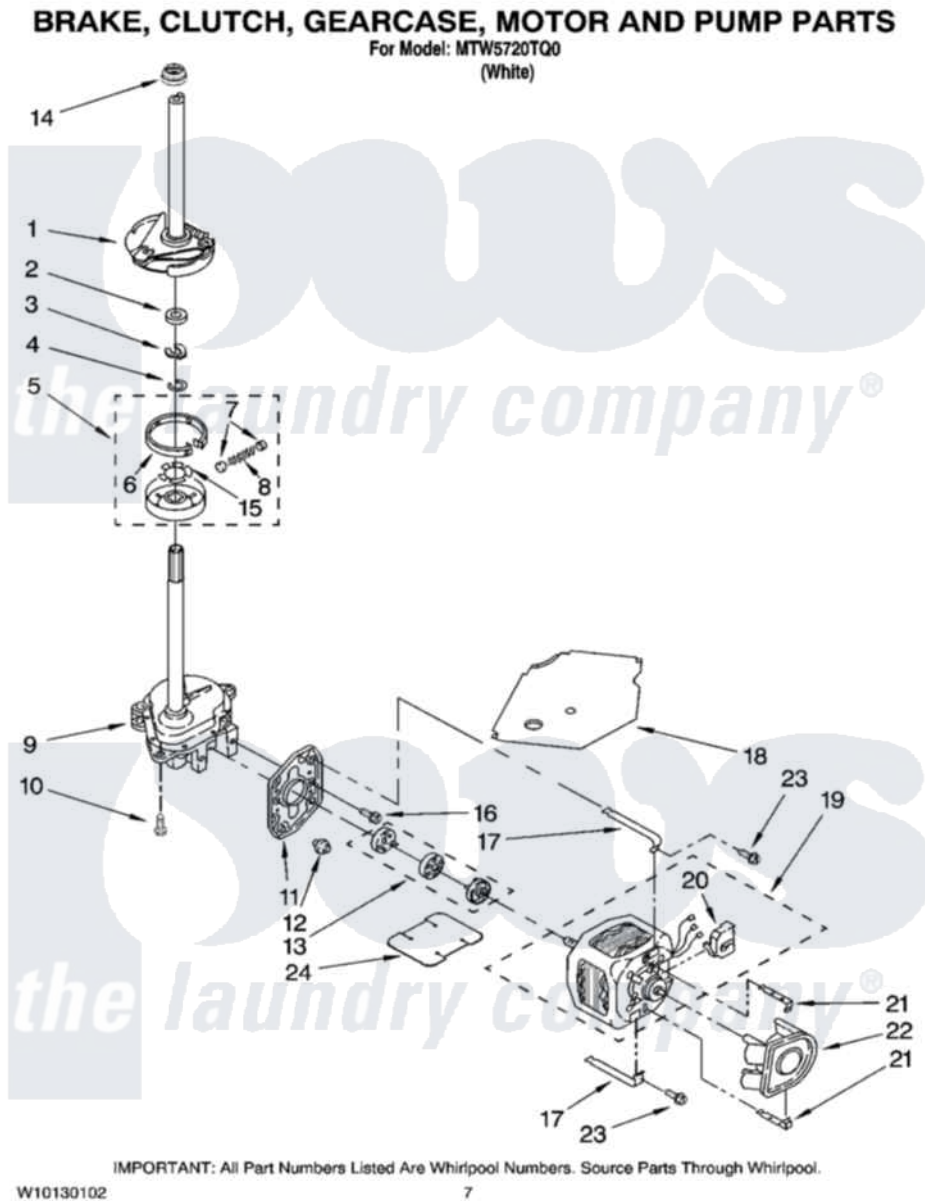

Maytag MTW5720TQ0 04 - BRAKE, CLUTCH, GEARCASE, MOTOR AND PUMP PARTS

Maytag [Residential Maytag MTW5720TQ0 Washer Parts](#) Parts Diagram 04 - BRAKE, CLUTCH, GEARCASE, MOTOR AND PUMP PARTS
Click on the part number to view part

Item	Original Part Number	Replaced By	Status	Part Description
1	388952	285792		Basketdrive
2	63292			Washer, Spin Tube Thrust
3	62697	W10080230		Ring, Spin Tube Support
4	63283	285353		Ring
5	3951311	285785		Clutch
6	3951308	285790		Lining
7	62646			Cap, Clutch Spring
8	3946792			Spring And Damper Assembly
9	3360630	3360629		Gearcase
10	3357334	3400516		Screw Anti-Rattle
11	62611			Plate, Motor Mount To Gearcase
12	62691			Grommet, Motor
13	3978849	285852A		Coupling
14	8577374			Seal, Centerpost

15	3355454		Clip, Main Drive
16	3400516		Screw Anti-Rattle
17	3349637	W10086010	Retainer, Motor
18	3362089		Shield, Tub To Motor
19	8528157	661600	Motor, Main Drive
20	3952056		Switch, Main Drive Motor
21	8546127		Retainer, Pump
22	3363394		Pump
23	3387485	273556	Screw, 10-16 X 5/8
24	3946532		Shield, Motor