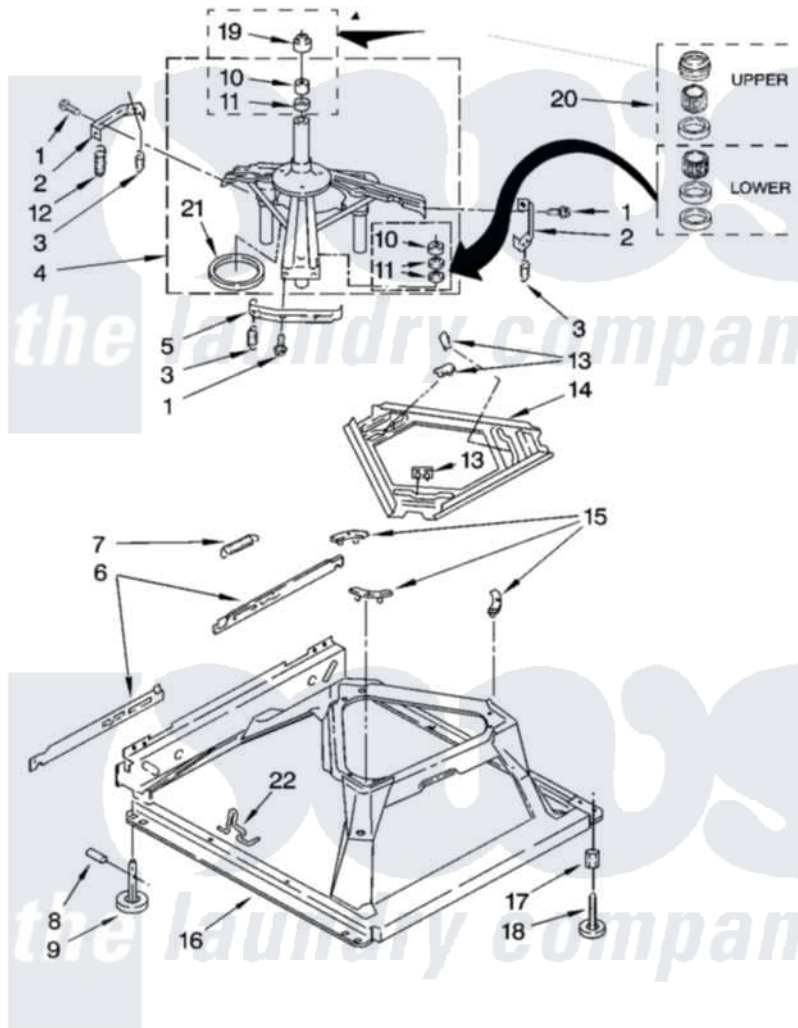

# Maytag MTW5720TQ0 05 - MACHINE BASE PARTS

## MACHINE BASE PARTS

For Model: MTW5720TQ0  
(White)

IMPORTANT: All Part Numbers Listed Are Whirlpool Numbers. Source Parts Through Whirlpool.

8

W10130102

[Maytag Residential Maytag MTW5720TQ0 Washer Parts](#) Parts Diagram 05 - MACHINE BASE PARTS

[Click on the part number to view part](#)

Item	Original Part Number	Replaced By	Status	Part Description
1	<a href="#">3400076</a>			Screw, Bracket Mounting
2	<a href="#">64067</a>			Bracket, Spring Outer
3	<a href="#">63907</a>			Spring, Suspension
4	8575214	<a href="#">280184</a>		Support
5	<a href="#">64065</a>			Bracket, Spring Outer
6	<a href="#">63466</a>			Link, Leveling Mechanism
7	62597	<a href="#">8316845</a>		Spring
8	<a href="#">62837</a>			Pin, Knurled
9	62596	<a href="#">285244</a>		Feet-Leveling
10	<a href="#">8546455</a>			Bearing, Centerpost
11	357409	<a href="#">359449</a>		Seal, Agitator Shaft
12	388492	<a href="#">W10250667</a>		Spring, Counterweight
13	62568	<a href="#">285219</a>		Pad
14	<a href="#">3946509</a>			Plate, Suspension
15	3363660	<a href="#">285744</a>		Pad
16	3946512	<a href="#">285771</a>		Base

17	<a href="#">3359452</a>	Nut, Lock
18	<a href="#">W10001130</a>	Foot, Leveling
19	<a href="#">8577376</a>	Seal, Centerpost
20	<a href="#">285203</a>	Centerpost Bearing Kit
21	<a href="#">63134</a>	Ring, Sound Deadening
22	63806	<a href="#">W10145155</a> Retainer, Suspension Spring