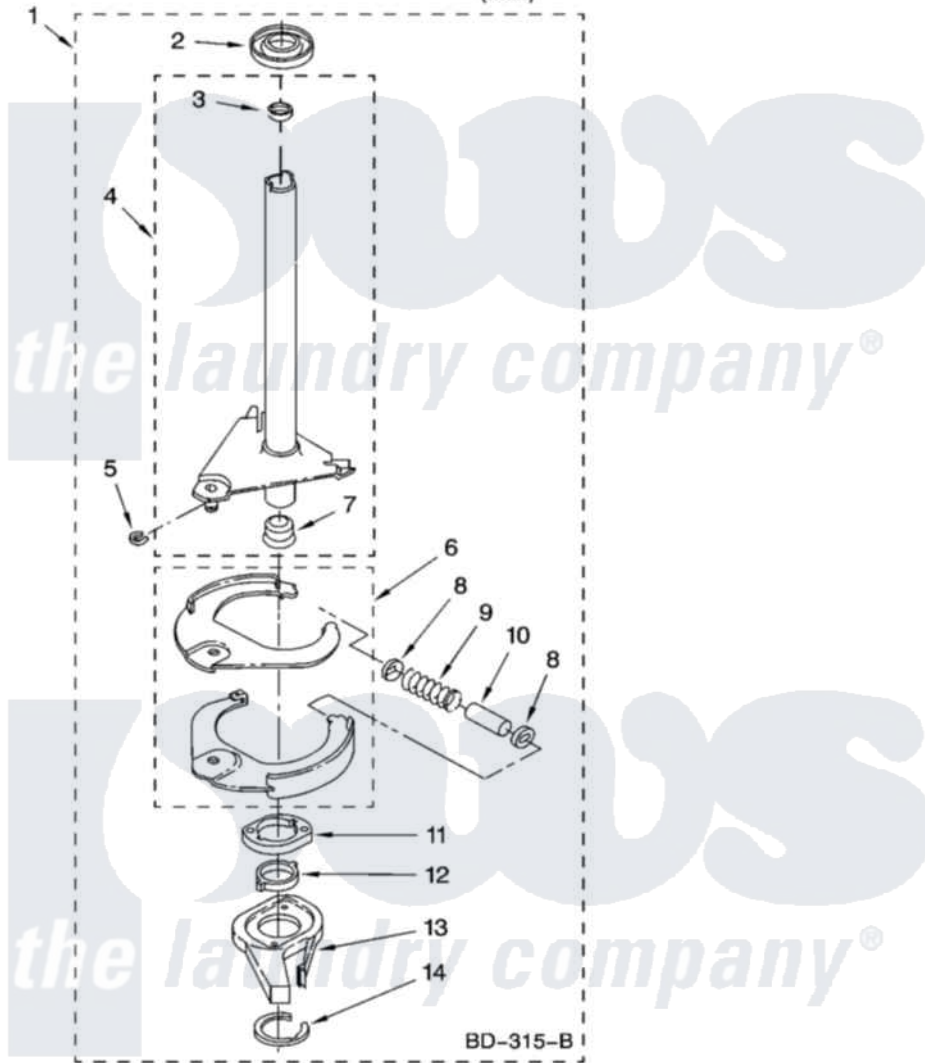

# Maytag MTW5720TQ0 07 - BRAKE AND DRIVE TUBE PARTS

## BRAKE AND DRIVE TUBE PARTS

For Model: MTW5720TQ0  
(White)

IMPORTANT: All Part Numbers Listed Are Whirlpool Numbers. Source Parts Through Whirlpool.

W10130102

11

Maytag Residential Maytag MTW5720TQ0 Washer Parts Parts Diagram 07 - BRAKE AND DRIVE TUBE PARTS  
Click on the part number to view part

Item	Original Part Number	Replaced By	Status	Part Description
1	388952	<a href="#">285792</a>		Basketdrive
2	<a href="#">62658</a>			Ring, Thrust
3	<a href="#">356427</a>			Seal, Spin Pinion
4	64027	<a href="#">64208</a>		Tube-Spin
5	64035	<a href="#">W10083190</a>		Ring, Retaining
6	64232	<a href="#">285438</a>		Shoe-Brake
7	62703	<a href="#">8546462</a>		"T" Bearing, Spin Tube
8	3353956	<a href="#">285658</a>		Sleeve
9	387806		Not Available	Spring, Brake
10	3355360	<a href="#">285658</a>		Sleeve
11	661516	<a href="#">8546461</a>		Cam, Brake Release
12	<a href="#">63022</a>			Sleeve, Cam
13	64194	<a href="#">285790</a>		Lining
14	90368	<a href="#">W10083200</a>		Ring, Retaining
"			Not Available	
"	<a href="#">285208</a>			Lubricant