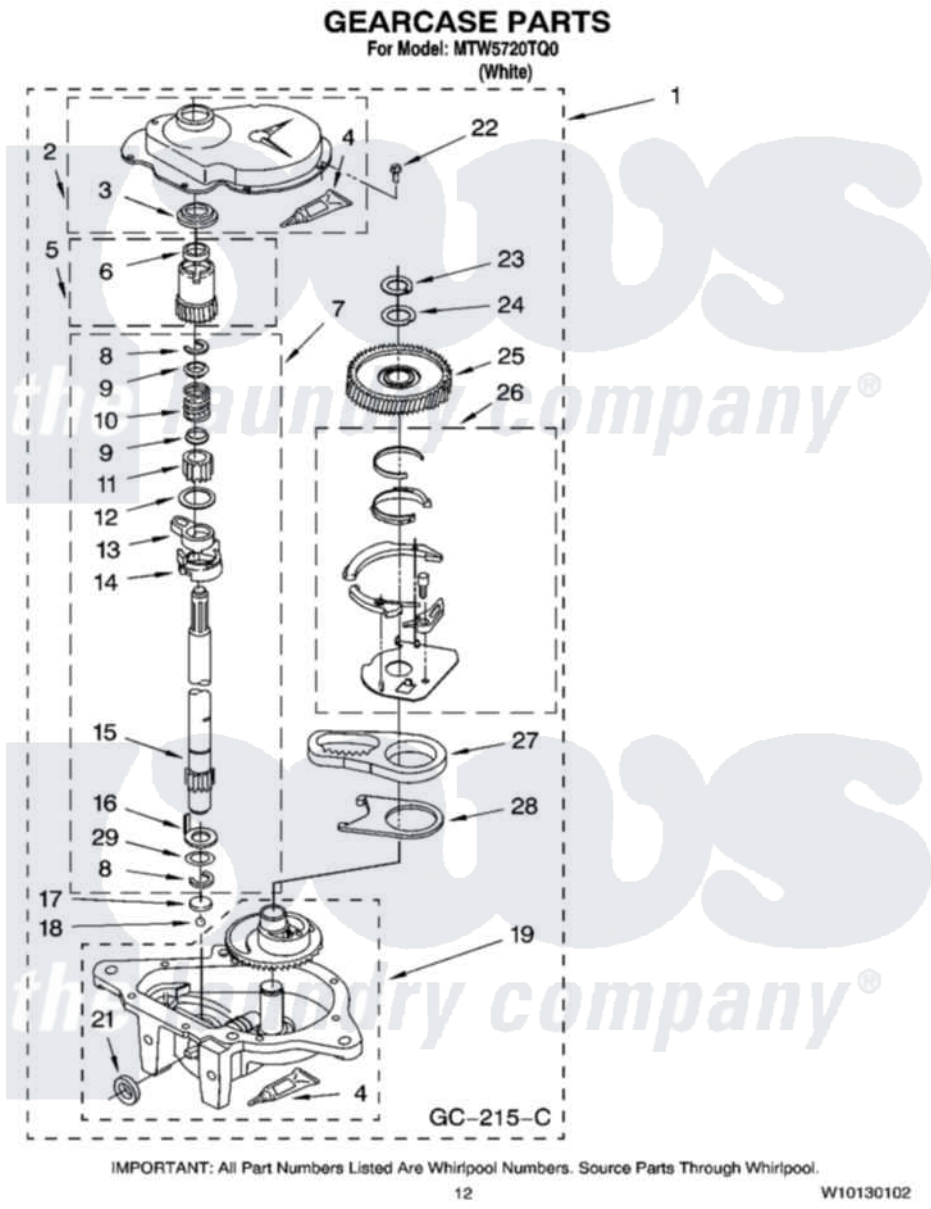

Maytag MTW5720TQ0 08 - GEARCASE PARTS, OPTIONAL PARTS (NOT INCLUDED)

Maytag Residential Maytag MTW5720TQ0 Washer Parts Parts Diagram 08 - GEARCASE PARTS, OPTIONAL PARTS (NOT INCLUDED)

Click on the part number to view part

Item	Original Part Number	Replaced By	Status	Part Description
1	3360630	3360629		Gearcase
2	285202			Cover, Gearcase
3	3349985			Seal, Gearcase Cover
4	285195			Sealer Sealer, Gasket
5	63320	285362		Gear and Pinion
6	356427			Seal, Spin Pinion
7	389387			Shaft, Agitator
8	90369		Not Available	Ring, Retaining (2)
9	62677			Retainer, Spring
10	62676			Spring, Agitator
11	63273	285509		Shaft, Agitator
12	62619			Washer, Agitator Gear
13	62580	285206		Cam-Agitator
14	62581	285206		Cam-Agitator
15	285509			Shaft, Agitator

16	62618		Washer, Cam Thrust
17	16018	285205	Bearing
18	85529	285205	Bearing
19	389230	285515	Gearcase
21	285352		Seal Kit, Thrust Plug
22	3351614		Screw, Gearcase Cover Mounting
23	3362552	285765	Ring-Retrn
24	285735	285766	Washer Kit, Thrust
25	62570	285362	Gear and Pinon
26	388253	999516	Shelf-Glas
27	3349296	8546456	Rack, Connecting
28	62621		Actuator, Shift
29	388815		Washer, Intermediate 1 3976263 Miscellaneous Parts Bag 2 3976300 Washer, Inlet Hose 3 3366913 Clamp, Hose
	72017		Paint, Touch-Up
"	350938		Paint, Pressurized Spray B
"	350930		Paint, Pressurized Spray B
"	799344		Paint, Touch-Up)
"		Not Available	
"	350572		Oil
"		Not Available	
"	285208		Lubricant
"	W10340308		Control-Elec
"	285195		Sealer Sealer, Gasket
"		Not Available	
"	367031		Water System Parts
"	280129	280129A	Break-Sphn
"	280130	280130A	Adapter
"	280131	40922	Hose