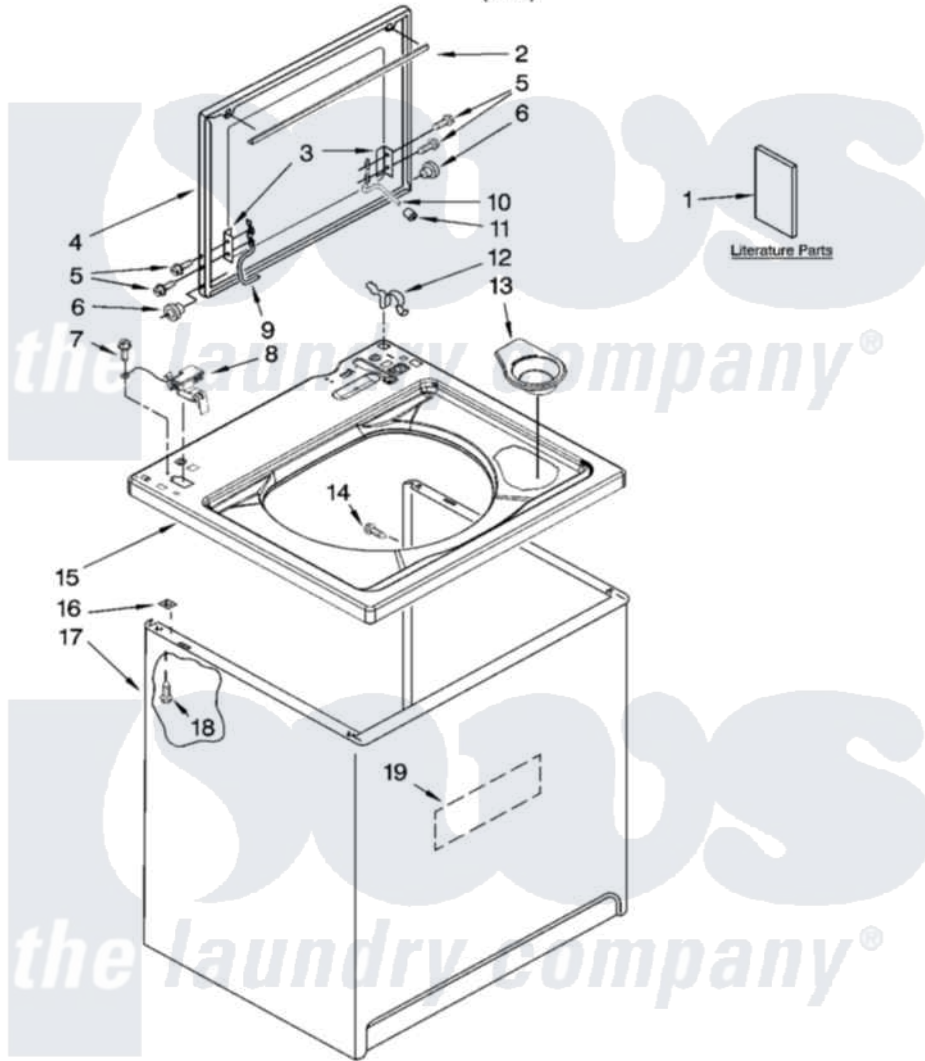

# Maytag MTW5721TQ0 01 - TOP AND CABINET PARTS

## TOP AND CABINET PARTS

For Model: MTW5721TQ0  
(White)

AUTOMATIC  
WASHER

IMPORTANT: All Part Numbers Listed Are Whirlpool Numbers. Source Parts Through Whirlpool.

3-07 Litho in U.S.A. (slc)

1

Part No. W10130101 Rev. A

[Maytag Residential Maytag MTW5721TQ0 Washer Parts](#) Parts Diagram 01 - TOP AND CABINET PARTS

[Click on the part number to view part](#)

Item	Original Part Number	Replaced By	Status	Part Description
1	W10092682		Not Available	Use & Care Guide
"	W10092688		Not Available	Feature Sheet
"	W10092735		Not Available	Energy Guide
"	W10111392		Not Available	Wiring Diagram
2	<a href="#">8054939</a>			Seal, Lid
3	<a href="#">21097</a>			Pad, Lid Hinge
4	W10093680	<a href="#">W10193865</a>		Lid
5	<a href="#">W10119828</a>			Screw, Lid Hinge Mounting
6	<a href="#">8319539</a>			Bearing, Lid Hinge
7	<a href="#">3351614</a>			Screw, Gearcase Cover Mounting
8	<a href="#">8318084</a>			Switch, Lid
9	8559336	<a href="#">W10225136</a>		Hinge 7 Pad Assembly
10	<a href="#">54583</a>			Hinge, Lid
11	<a href="#">19119</a>			Bumper, Lid Hinge
12	<a href="#">62780</a>			Clip, Top And Cabinet And Rear Panel

13	<a href="#">8565967</a>		Dispenser, Bleach
14	3357011	<a href="#">308685</a>	Side Trim )
15	<a href="#">8543479</a>		Top
16	62750		Spacer, Cabinet To Top (4)
17	<a href="#">63424</a>		Cabinet
18	<a href="#">3390631</a>		Screw, 10-16 X 3/8
19	<a href="#">3976348</a>		Absorber, Sound