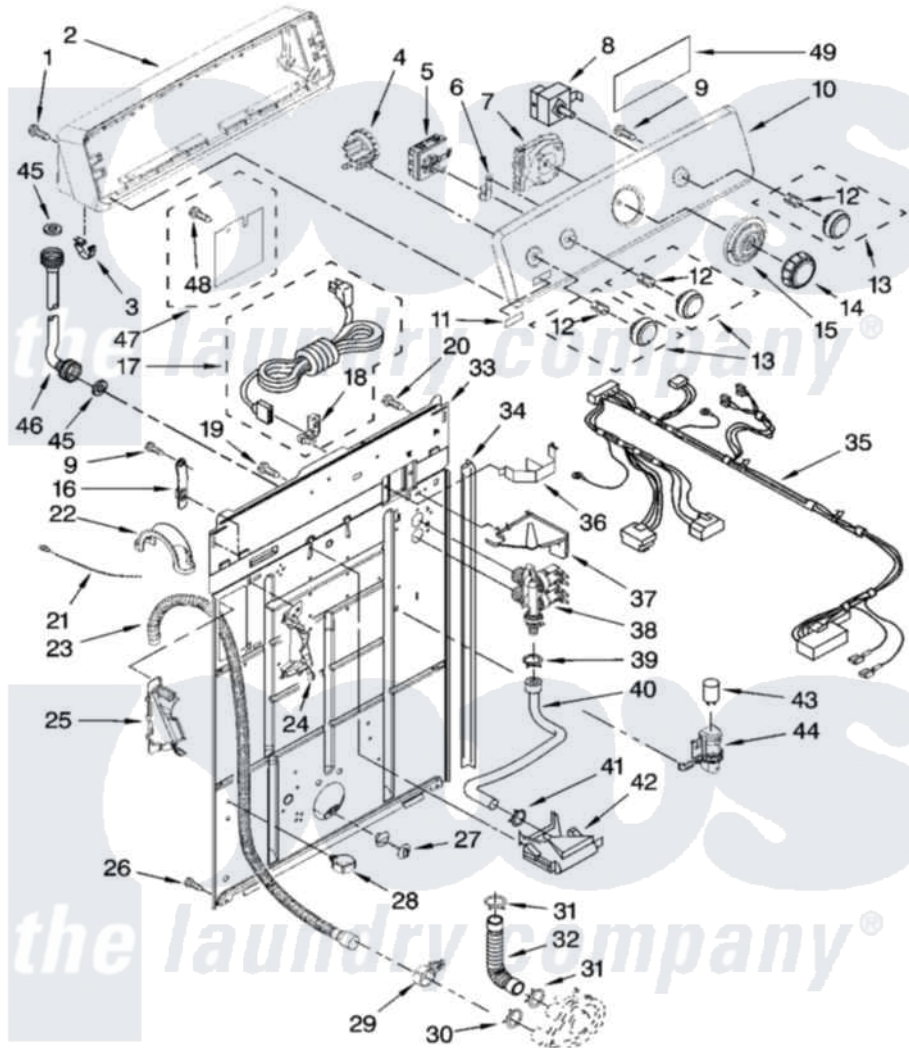

Maytag MTW5721TQ0 02 - CONTROLS AND REAR PANEL PARTS

CONTROLS AND REAR PANEL PARTS

For Model: MTW5721TQ0
(White)

IMPORTANT: All Part Numbers Listed Are Whirlpool Numbers. Source Parts Through Whirlpool.

W10130101

3

Maytag [Residential Maytag MTW5721TQ0 Washer Parts](#) Parts Diagram 02 - CONTROLS AND REAR PANEL PARTS
Click on the part number to view part

Item	Original Part Number	Replaced By	Status	Part Description
1	359625	487240		Screw, For Mtg. Service Capacitor
2	8579715		Not Available	Console Shell (Includes Item 3)
3	8312709			Clip-Console
4	8577843	W10337781		Switch-WL
5	8578335			Switch, Water Temperature
6	8317975			Restraint, Harness
7	W10111389			Timer
8	3949187	W10168262		Switch, Rotary
9	90767			Screw, 8A X 3/8 HeX Washer Head Tapping
10	W10089707			Panel, Control
11	W10112569	W10203949		Medallion
12	8536939			Clip, Knob
13	W10110029			Knob, Control
14	W10110027			Knob, Timer