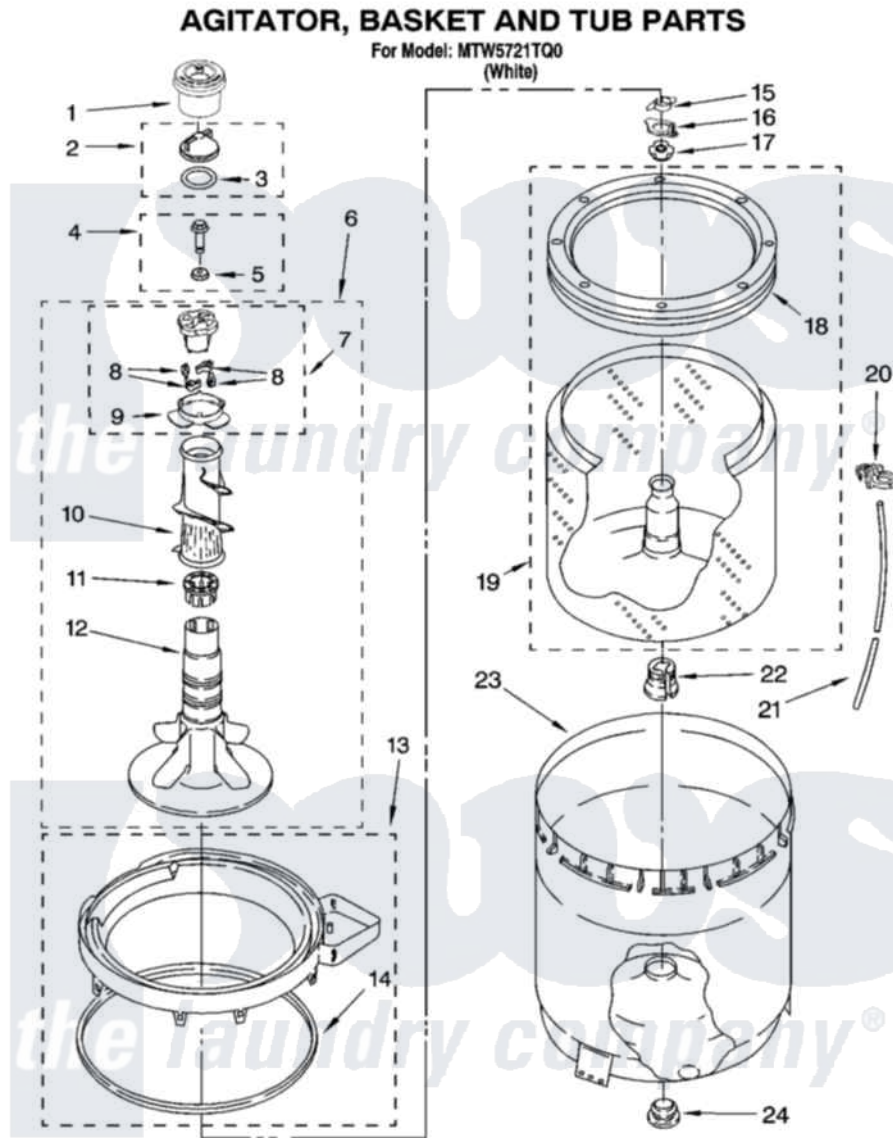

Maytag MTW5721TQ0 03 - AGITATOR, BASKET AND TUB PARTS

IMPORTANT: All Part Numbers Listed Are Whirlpool Numbers. Source Parts Through Whirlpool.

W10130101

5

Maytag [Residential Maytag MTW5721TQ0 Washer Parts](#) Parts Diagram 03 - AGITATOR, BASKET AND TUB PARTS
Click on the part number to view part

Item	Original Part Number	Replaced By	Status	Part Description
1	8565968			Dispenser, Fabric Softener
2	3354733	W10074580		Cap, Barrier
3	3348855	W10072840		Fabric Softener
4	358237			Screw And Washer
5	3949550			Washer
6	W10093672			Agitator
7	3363663	285811		Cam-Agitator
8	3366877	80040		Dog-Agitator
9	3363661			Bearing, Driven Cam
10	3349019			Auger, Agitator
11	3350389	285587		Washer
12	W10110020			Agitator
13	8528150	W10445870		Ring-Tub
14	3976308			Gasket, Tub Ring
15	3354845			Clip, Agitator
16	8543666			Washer, Agitator

17	21366		Nut, Spanner
18	8519788	387240	Ring, Balance
19	8526016	W10389328	Clothes Container, Assembly
20	2219077		Clip, Pressure Switch Hose
21	3347780	353244	Hose, Pressure Switch
22	389140		Tub Block, Basket Drive
23	63849		Strain Relief, Power Cord
24	383727		Gasket, Centerpodt