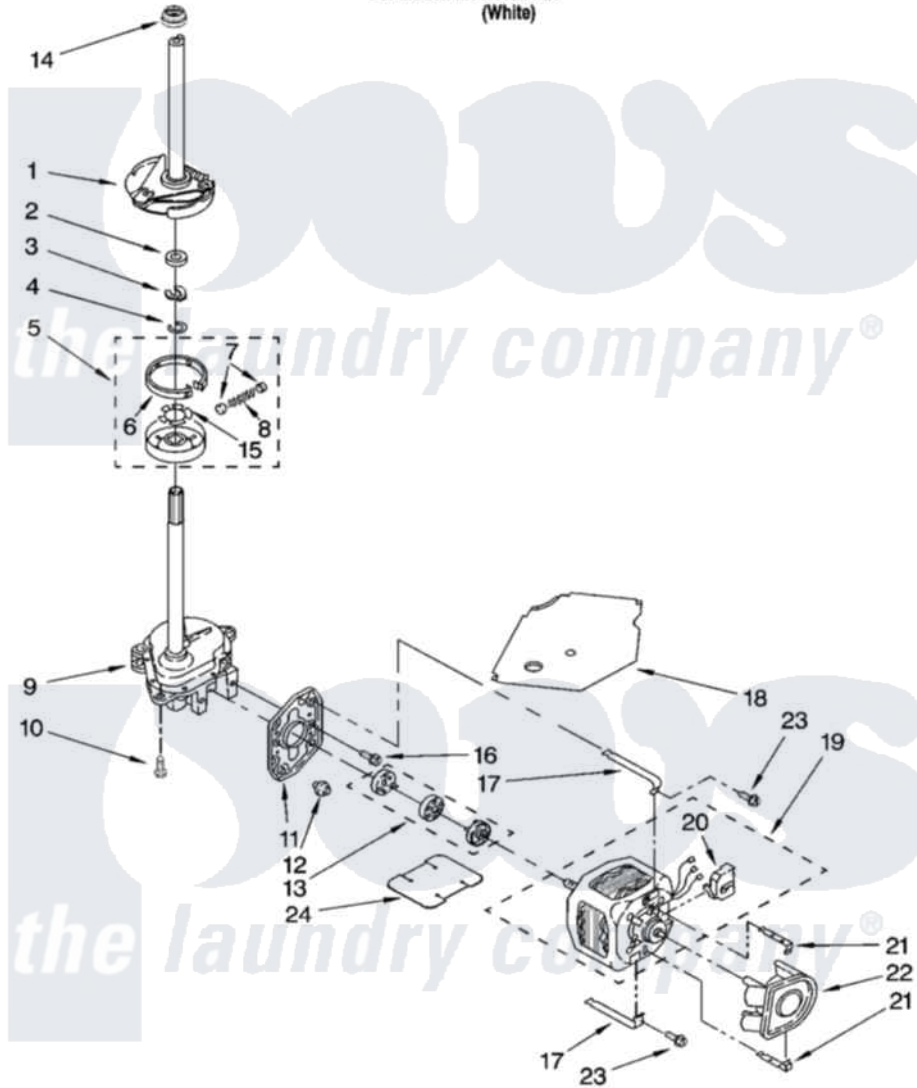

# Maytag MTW5721TQ0 04 - BRAKE, CLUTCH, GEARCASE, MOTOR AND PUMP PARTS

## BRAKE, CLUTCH, GEARCASE, MOTOR AND PUMP PARTS

For Model: MTW5721TQ0  
(White)

IMPORTANT: All Part Numbers Listed Are Whirlpool Numbers. Source Parts Through Whirlpool.

W10130101

7

Maytag [Residential Maytag MTW5721TQ0 Washer Parts](#) Parts Diagram 04 - BRAKE, CLUTCH, GEARCASE, MOTOR AND PUMP PARTS

[Click on the part number to view part](#)

Item	Original Part Number	Replaced By	Status	Part Description
1	388952	<a href="#">285792</a>		Basketdrive
2	<a href="#">63292</a>			Washer, Spin Tube Thrust
3	62697	<a href="#">W10080230</a>		Ring, Spin Tube Support
4	63283	<a href="#">285353</a>		Ring
5	3951311	<a href="#">285785</a>		Clutch
6	3951308	<a href="#">285790</a>		Lining
7	<a href="#">62646</a>			Cap, Clutch Spring
8	<a href="#">3946792</a>			Spring And Damper Assembly
9	3360630	<a href="#">3360629</a>		Gearcase
10	3357334	<a href="#">3400516</a>		Screw Anti-Rattle
11	<a href="#">62611</a>			Plate, Motor Mount To Gearcase
12	<a href="#">62691</a>			Grommet, Motor
13	3978849	<a href="#">285852A</a>		Coupling
14	<a href="#">8577374</a>			Seal, Centerpost

15	<a href="#">3355454</a>		Clip, Main Drive
16	<a href="#">3400516</a>		Screw Anti-Rattle
17	3349637	<a href="#">W10086010</a>	Retainer, Motor
18	<a href="#">3362089</a>		Shield, Tub To Motor
19	8528157	<a href="#">661600</a>	Motor, Main Drive
20	<a href="#">3952056</a>		Switch, Main Drive Motor
21	<a href="#">8546127</a>		Retainer, Pump
22	<a href="#">3363394</a>		Pump
23	3387485	<a href="#">273556</a>	Screw, 10-16 X 5/8
24	<a href="#">3946532</a>		Shield, Motor