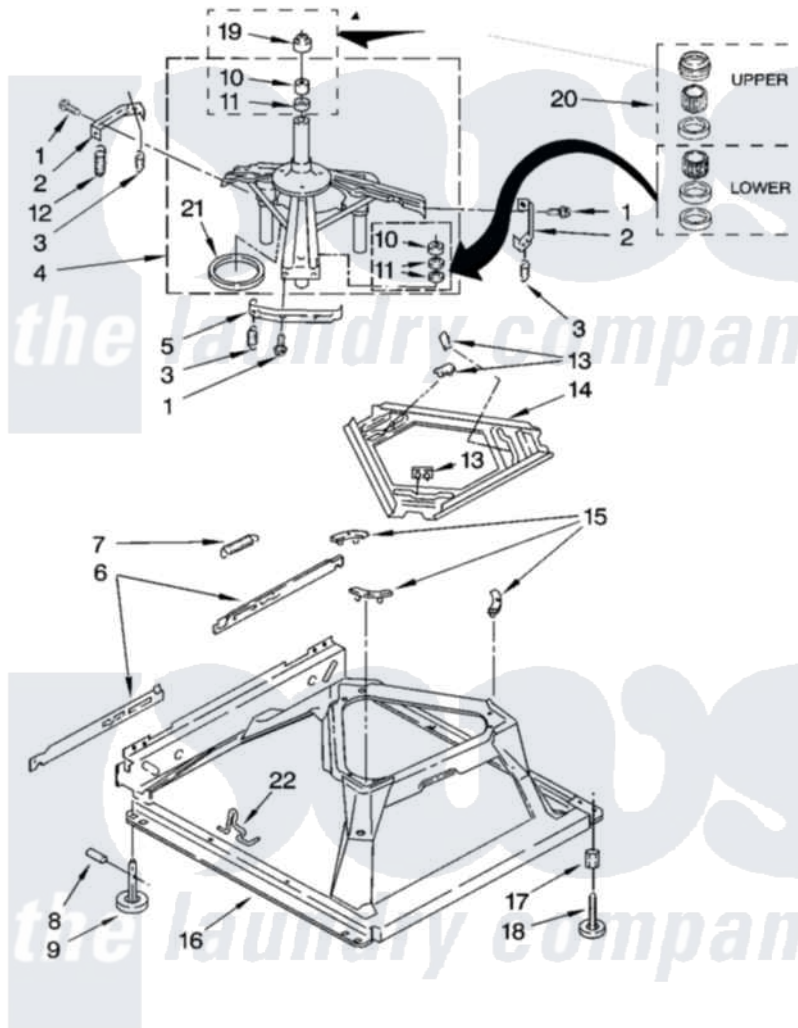

Maytag MTW5721TQ0 05 - MACHINE BASE PARTS

MACHINE BASE PARTS

For Model: MTW5721TQ0
(White)

IMPORTANT: All Part Numbers Listed Are Whirlpool Numbers. Source Parts Through Whirlpool.

8

W10130101

Maytag Residential Maytag MTW5721TQ0 Washer Parts Parts Diagram 05 - MACHINE BASE PARTS

[Click on the part number to view part](#)

Item	Original Part Number	Replaced By	Status	Part Description
1	3400076			Screw, Bracket Mounting
2	64067			Bracket, Spring Outer
3	63907			Spring, Suspension
4	8575214	280184		Support
5	64065			Bracket, Spring Outer
6	63466			Link, Leveling Mechanism
7	62597	8316845		Spring
8	62837			Pin, Knurled
9	62596	285244		Feet-Leveling
10	8546455			Bearing, Centerpost
11	357409	359449		Seal, Agitator Shaft
12	388492	W10250667		Spring, Counterweight
13	62568	285219		Pad
14	3946509			Plate, Suspension
15	3363660	285744		Pad
16	3946512	285771		Base

17	3359452	Nut, Lock
18	W10001130	Foot, Leveling
19	8577376	Seal, Centerpost
20	285203	Centerpost Bearing Kit
21	63134	Ring, Sound Deadening
22	63806	W10145155 Retainer, Suspension Spring