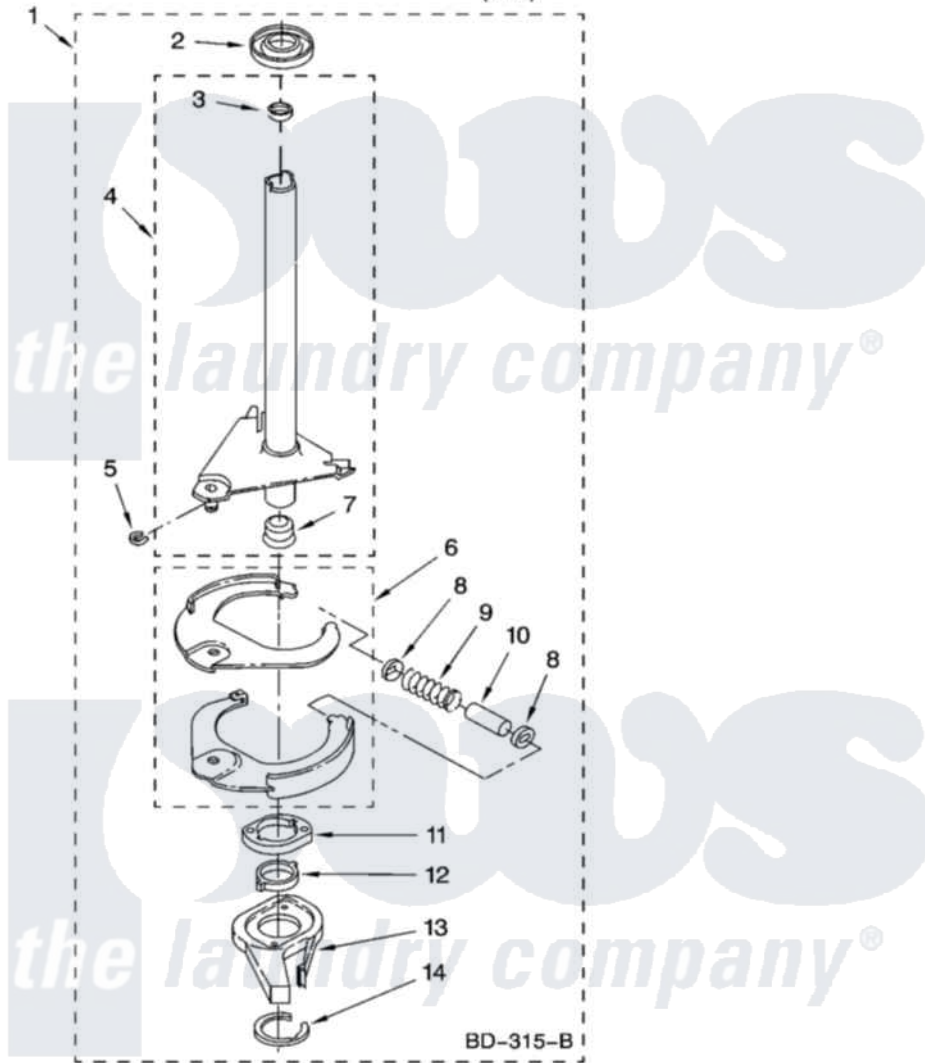

# Maytag MTW5721TQ0 07 - BRAKE AND DRIVE TUBE PARTS

## BRAKE AND DRIVE TUBE PARTS

For Model: MTW5721TQ0  
(White)

BD-315-B

IMPORTANT: All Part Numbers Listed Are Whirlpool Numbers. Source Parts Through Whirlpool.

W10130101

11

Maytag Residential Maytag MTW5721TQ0 Washer Parts Parts Diagram 07 - BRAKE AND DRIVE TUBE PARTS  
Click on the part number to view part

Item	Original Part Number	Replaced By	Status	Part Description
1	388952	<a href="#">285792</a>		Basketdrive
2	<a href="#">62658</a>			Ring, Thrust
3	<a href="#">356427</a>			Seal, Spin Pinion
4	64027	<a href="#">64208</a>		Tube-Spin
5	64035	<a href="#">W10083190</a>		Ring, Retaining
6	64232	<a href="#">285438</a>		Shoe-Brake
7	62703	<a href="#">8546462</a>		"T" Bearing, Spin Tube
8	3353956	<a href="#">285658</a>		Sleeve
9	387806		Not Available	Spring, Brake
10	3355360	<a href="#">285658</a>		Sleeve
11	661516	<a href="#">8546461</a>		Cam, Brake Release
12	<a href="#">63022</a>			Sleeve, Cam
13	64194	<a href="#">285790</a>		Lining
14	90368	<a href="#">W10083200</a>		Ring, Retaining
"			Not Available	
"	<a href="#">285208</a>			Lubricant