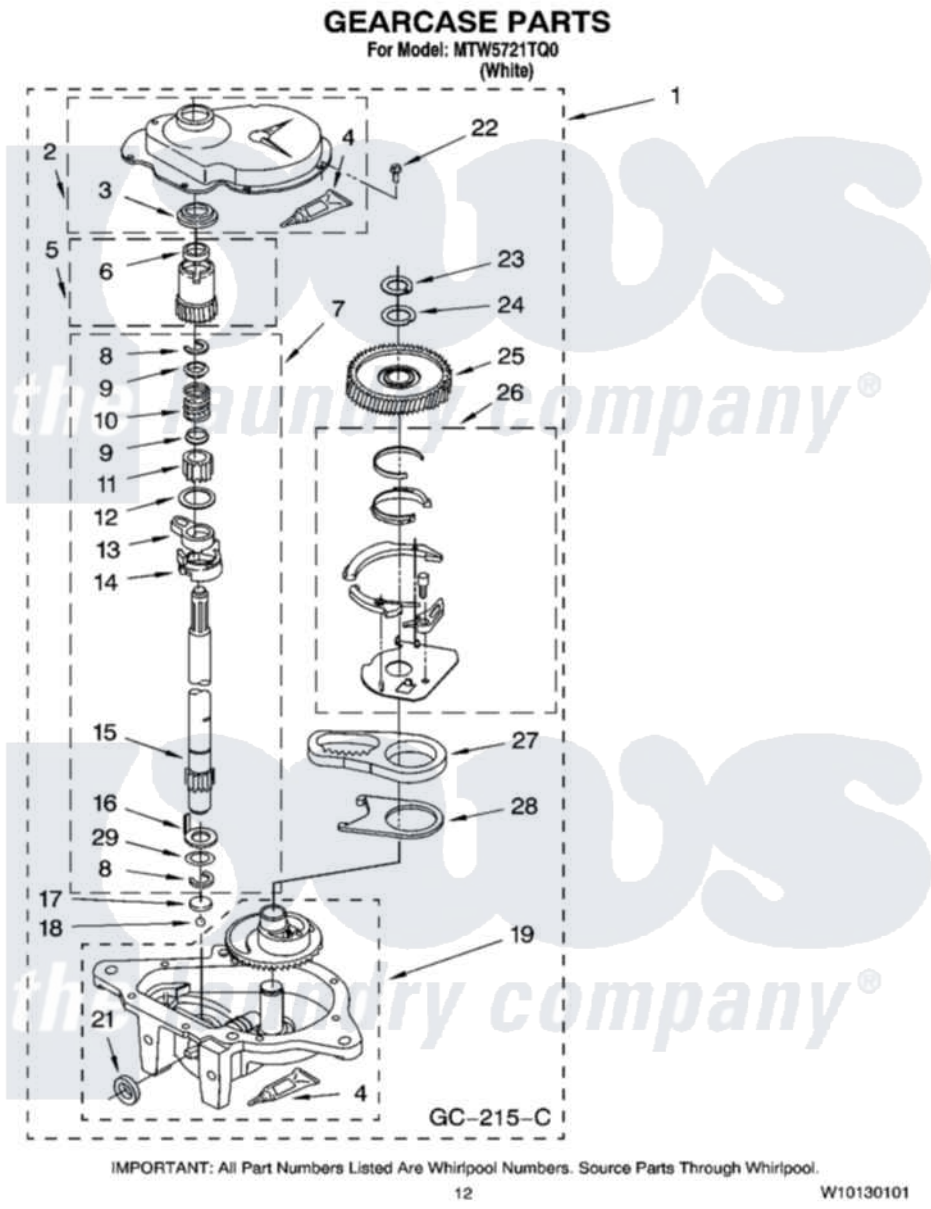

Maytag MTW5721TQ0 08 - GEARCASE PARTS, OPTIONAL PARTS (NOT INCLUDED)

Maytag Residential Maytag MTW5721TQ0 Washer Parts Parts Diagram 08 - GEARCASE PARTS, OPTIONAL PARTS (NOT INCLUDED)

Click on the part number to view part

Item	Original Part Number	Replaced By	Status	Part Description
1	3360630	3360629		Gearcase
2	285202			Cover, Gearcase
3	3349985			Seal, Gearcase Cover
4	285195			Sealer Sealer, Gasket
5	63320	285362		Gear and Pinion
6	356427			Seal, Spin Pinion
7	389387			Shaft, Agitator
8	90369		Not Available	Ring, Retaining (2)
9	62677			Retainer, Spring
10	62676			Spring, Agitator
11	63273	285509		Shaft, Agitator
12	62619			Washer, Agitator Gear
13	62580	285206		Cam-Agitator
14	62581	285206		Cam-Agitator
15	285509			Shaft, Agitator

16	62618		Washer, Cam Thrust
17	16018	285205	Bearing
18	85529	285205	Bearing
19	389230	285515	Gearcase
21	285352		Seal Kit, Thrust Plug
22	3351614		Screw, Gearcase Cover Mounting
23	3362552	285765	Ring-Retrn
24	285735	285766	Washer Kit, Thrust
25	62570	285362	Gear and Pinon
26	388253	999516	Shelf-Glas
27	3349296	8546456	Rack, Connecting
28	62621		Actuator, Shift
29	388815		Washer, Intermediate 1 3976263 Miscellaneous Parts Bag 2 3976300 Washer, Inlet Hose 3 3366913 Clamp, Hose
	72017		Paint, Touch-Up
"	350938		Paint, Pressurized Spray B
"	350930		Paint, Pressurized Spray B
"	799344		Paint, Touch-Up)
"		Not Available	
"	350572		Oil
"		Not Available	
"	285208		Lubricant
"	W10340308		Control-Elec
"	285195		Sealer Sealer, Gasket
"		Not Available	
"	367031		Water System Parts
"	280129	280129A	Break-Sphn
"	280130	280130A	Adapter
"	280131	40922	Hose