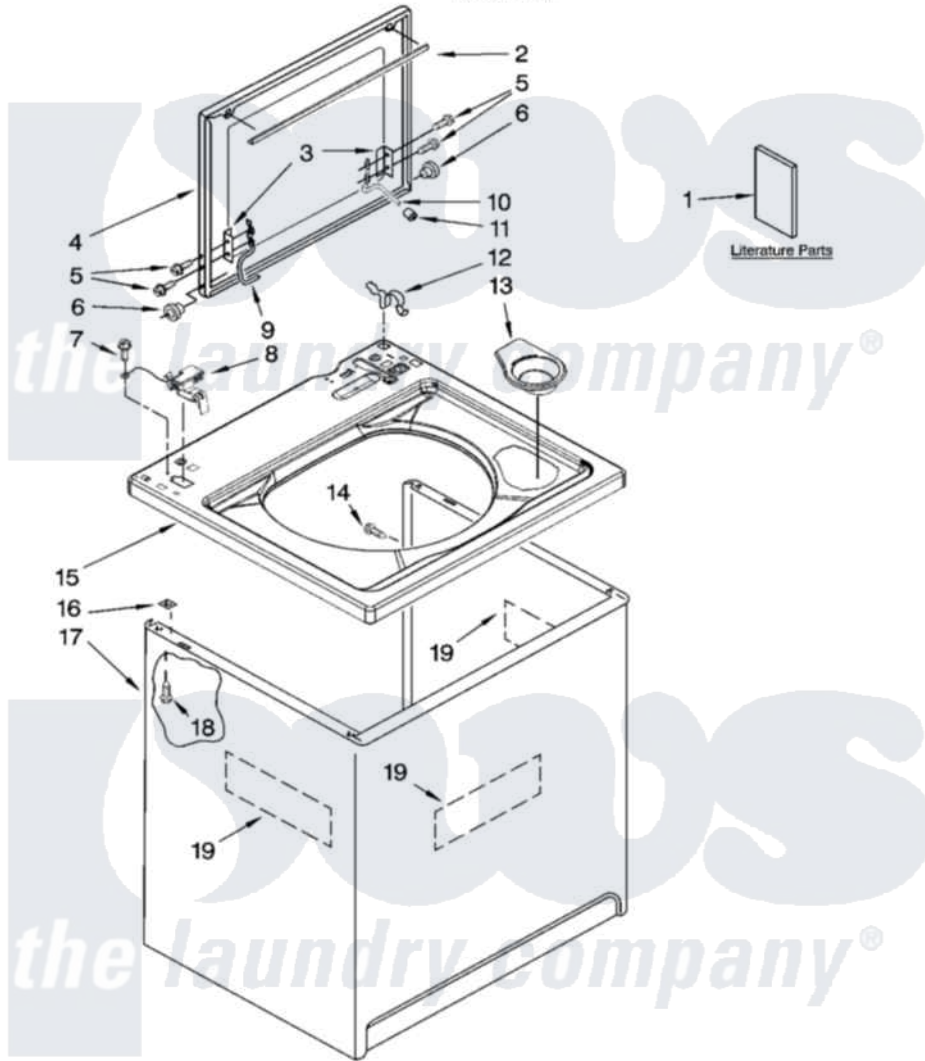

Maytag MTW5820TW0 01 - TOP AND CABINET PARTS

TOP AND CABINET PARTS

For Model: MTW5820TW0
(White/Grey)

AUTOMATIC
WASHER

IMPORTANT: All Part Numbers Listed Are Whirlpool Numbers. Source Parts Through Whirlpool.

3-07 Litho in U.S.A. (drd)

1

Part No. W10119864 Rev. A

[Maytag Residential Maytag MTW5820TW0 Washer Parts](#) Parts Diagram 01 - TOP AND CABINET PARTS

[Click on the part number to view part](#)

Item	Original Part Number	Replaced By	Status	Part Description
1	W10092682		Not Available	Use & Care Guide
"	W10092688		Not Available	Feature Sheet
"	W10092736		Not Available	Energy Guide
"	W10111392		Not Available	Wiring Diagram
2	8054939			Seal, Lid
3	21097			Pad, Lid Hinge
4	W10093680	W10193865		Lid
5	W10119828			Screw, Lid Hinge Mounting
6	8319539			Bearing, Lid Hinge
7	3351614			Screw, Gearcase Cover Mounting
8	8318084			Switch, Lid
9	8559336	W10225136		Hinge 7 Pad Assembly
10	54583			Hinge, Lid
11	19119			Bumper, Lid Hinge
12	62780			Clip, Top And Cabinet And Rear Panel

13	8565967		Dispenser, Bleach
14	3357011	308685	Side Trim)
15	8543479		Top
16	62750		Spacer, Cabinet To Top (4)
17	63424		Cabinet
18	3390631		Screw, 10-16 X 3/8
19	3976348		Absorber, Sound