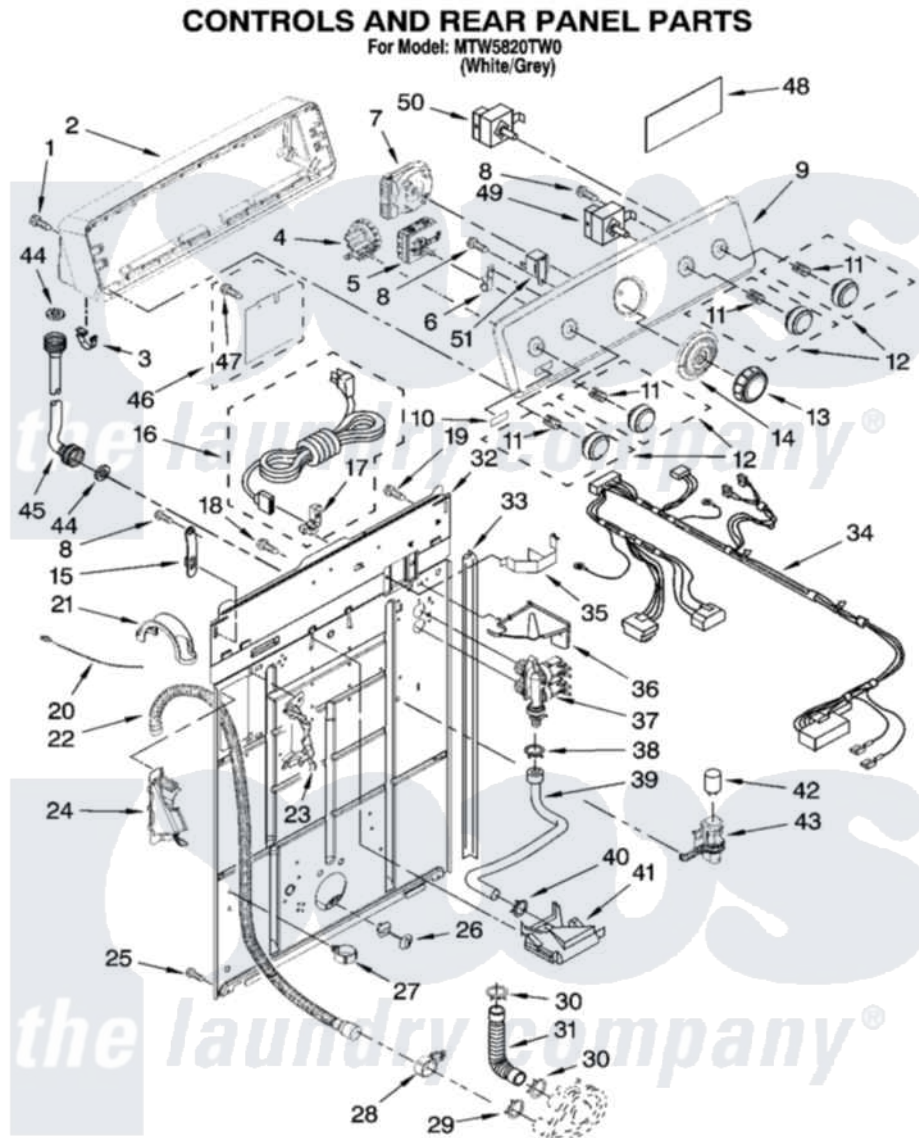

# Maytag MTW5820TW0 02 - CONTROLS AND REAR PANEL PARTS

IMPORTANT: All Part Numbers Listed Are Whirlpool Numbers. Source Parts Through Whirlpool.

W10119864

3

Maytag [Residential Maytag MTW5820TW0 Washer Parts](#) Parts Diagram 02 - CONTROLS AND REAR PANEL PARTS  
 Click on the part number to view part

Item	Original Part Number	Replaced By	Status	Part Description
1	359625	<a href="#">487240</a>		Screw, For Mtg. Service Capacitor
2	8579715		Not Available	Console Shell (Includes Item 3)
3	<a href="#">8312709</a>			Clip-Console
4	8577843	<a href="#">W10337781</a>		Switch-WL
5	<a href="#">8578335</a>			Switch, Water Temperature
6	<a href="#">8317975</a>			Restraint, Harness
7	<a href="#">W10111389</a>			Timer
8	<a href="#">90767</a>			Screw, 8A X 3/8 HeX Washer Head Tapping
9	W10089681	<a href="#">W10093753</a>		Console
10	W10112569	<a href="#">W10203949</a>		Medallion
11	<a href="#">8536939</a>			Clip, Knob
12	W10112572	<a href="#">W10110035</a>		Knob
13	<a href="#">W10110033</a>			Knob, Timer
14	<a href="#">W10112571</a>			Dial,