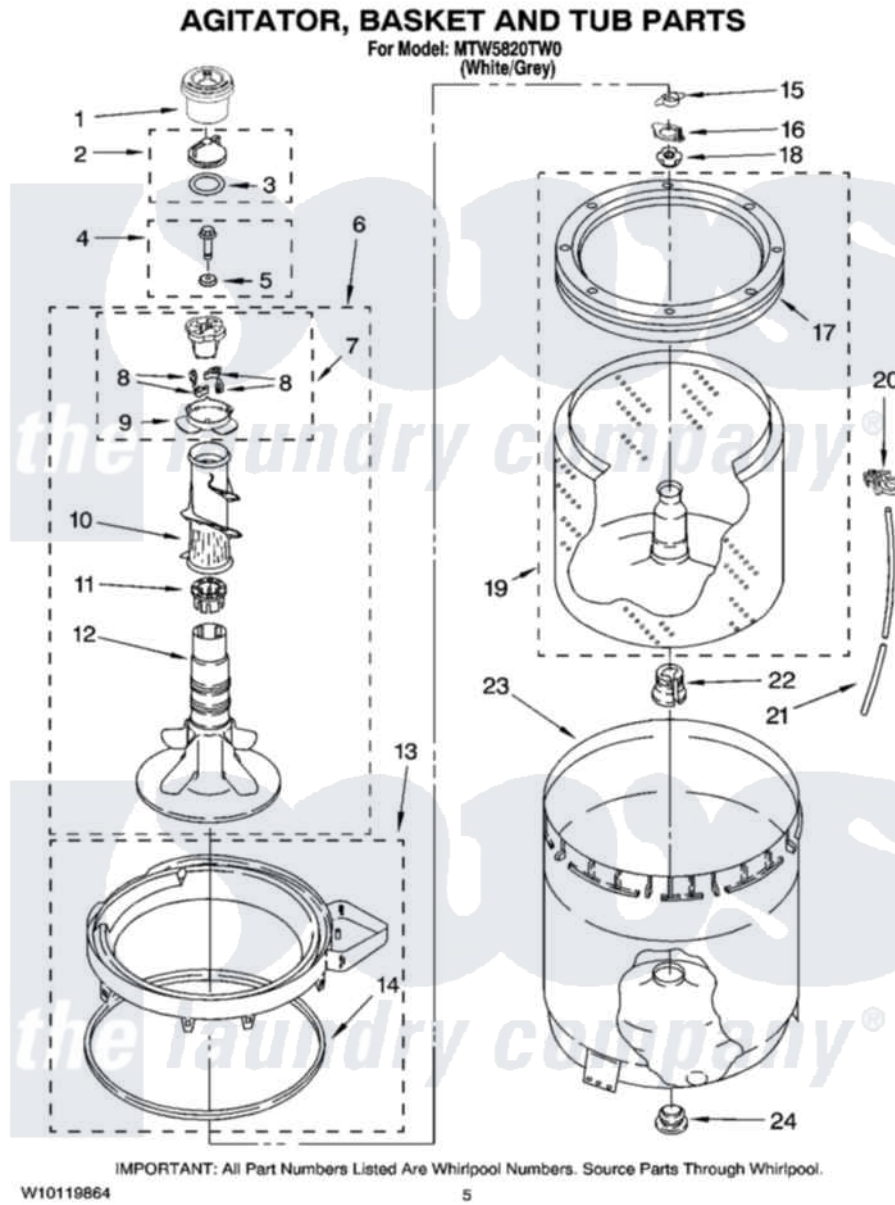

Maytag MTW5820TW0 03 - AGITATOR, BASKET AND TUB PARTS

Maytag Residential Maytag MTW5820TW0 Washer Parts Diagram 03 - AGITATOR, BASKET AND TUB PARTS

Click on the part number to view part

Item	Original Part Number	Replaced By	Status	Part Description
1	8565968			Dispenser, Fabric Softener
2	3354733	W10074580		Cap, Barrier
3	3348855	W10072840		Fabric Softener
4	358237			Screw And Washer
5	3949550			Washer
6	W10093672			Agitator
7	3363663	285811		Cam-Agitator
8	3366877	80040		Dog-Agitator
9	3363661			Bearing, Driven Cam
10	3349019			Auger, Agitator
11	3350389	285587		Washer
12	W10110020			Agitator
13	8528150	W10445870		Ring-Tub
14	3976308			Gasket, Tub Ring
15	3354845			Clip, Agitator
16	8543666			Washer, Agitator

17	W10118233	W10006326	Balance Ring
18	W10116603	W10116602	Nut, Spanner
19	8579546		Basket And Balance Ring
20	2219077		Clip, Pressure Switch Hose
21	3347780	353244	Hose, Pressure Switch
22	389140		Tub Block, Basket Drive
23	63849		Strain Relief, Power Cord
24	383727		Gasket, Centerpodt