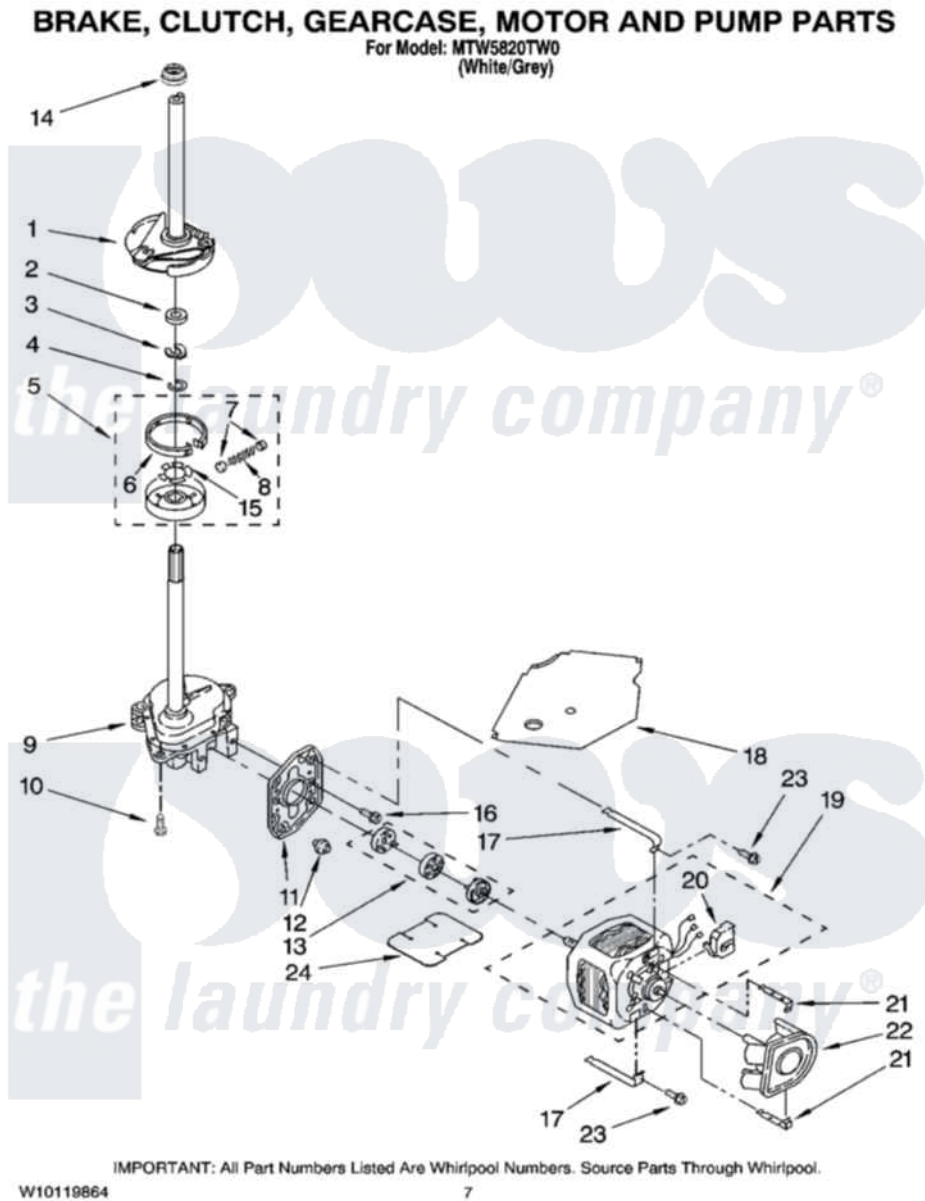

Maytag MTW5820TW0 04 - BRAKE, CLUTCH, GEARCASE, MOTOR AND PUMP PARTS

Maytag [Residential Maytag MTW5820TW0 Washer Parts](#) Parts Diagram 04 - BRAKE, CLUTCH, GEARCASE, MOTOR AND PUMP PARTS

[Click on the part number to view part](#)

Item	Original Part Number	Replaced By	Status	Part Description
1	388952	285792		Basketdrive
2	63292			Washer, Spin Tube Thrust
3	62697	W10080230		Ring, Spin Tube Support
4	63283	285353		Ring
5	3951311	285785		Clutch
6	3951308	285790		Lining
7	62646			Cap, Clutch Spring
8	3946792			Spring And Damper Assembly
9	3360630	3360629		Gearcase
10	3357334	3400516		Screw Anti-Rattle
11	62611			Plate, Motor Mount To Gearcase
12	62691			Grommet, Motor
13	3978849	285852A		Coupling
14	8577374			Seal, Centerpost

15	3355454		Clip, Main Drive
16	3400516		Screw Anti-Rattle
17	3349637	W10086010	Retainer, Motor
18	3362089		Shield, Tub To Motor
19	8528157	661600	Motor, Main Drive
20	3952056		Switch, Main Drive Motor
21	8546127		Retainer, Pump
22	3363394		Pump
23	3387485	273556	Screw, 10-16 X 5/8
24	3946532		Shield, Motor