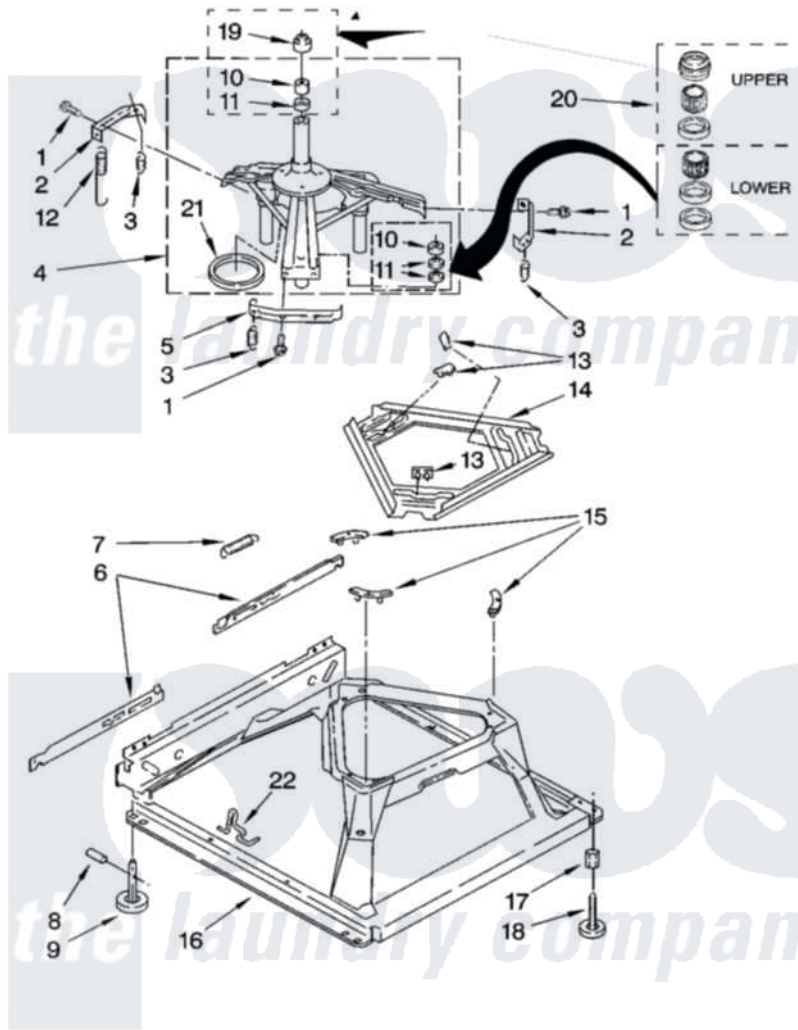

Maytag MTW5820TW0 05 - MACHINE BASE PARTS

MACHINE BASE PARTS

For Model: MTW5820TW0
(White/Grey)

IMPORTANT: All Part Numbers Listed Are Whirlpool Numbers. Source Parts Through Whirlpool.

8

W10119864

Maytag [Residential Maytag MTW5820TW0 Washer Parts](#) Parts Diagram 05 - MACHINE BASE PARTS

[Click on the part number to view part](#)

Item	Original Part Number	Replaced By	Status	Part Description
1	3400076			Screw, Bracket Mounting
2	64067			Bracket, Spring Outer
3	63907			Spring, Suspension
4	8575214	280184		Support
5	64065			Bracket, Spring Outer
6	63466			Link, Leveling Mechanism
7	62597	8316845		Spring
8	62837			Pin, Knurled
9	62596	285244		Feet-Leveling
10	8546455			Bearing, Centerpost
11	357409	359449		Seal, Agitator Shaft
12	388492	W10250667		Spring, Counterweight
13	62568	285219		Pad
14	3946509			Plate, Suspension
15	3363660	285744		Pad
16	3946512	285771		Base

17	3359452	Nut, Lock
18	W10001130	Foot, Leveling
19	8577376	Seal, Centerpost
20	285203	Centerpost Bearing Kit
21	63134	Ring, Sound Deadening
22	63806	W10145155 Retainer, Suspension Spring