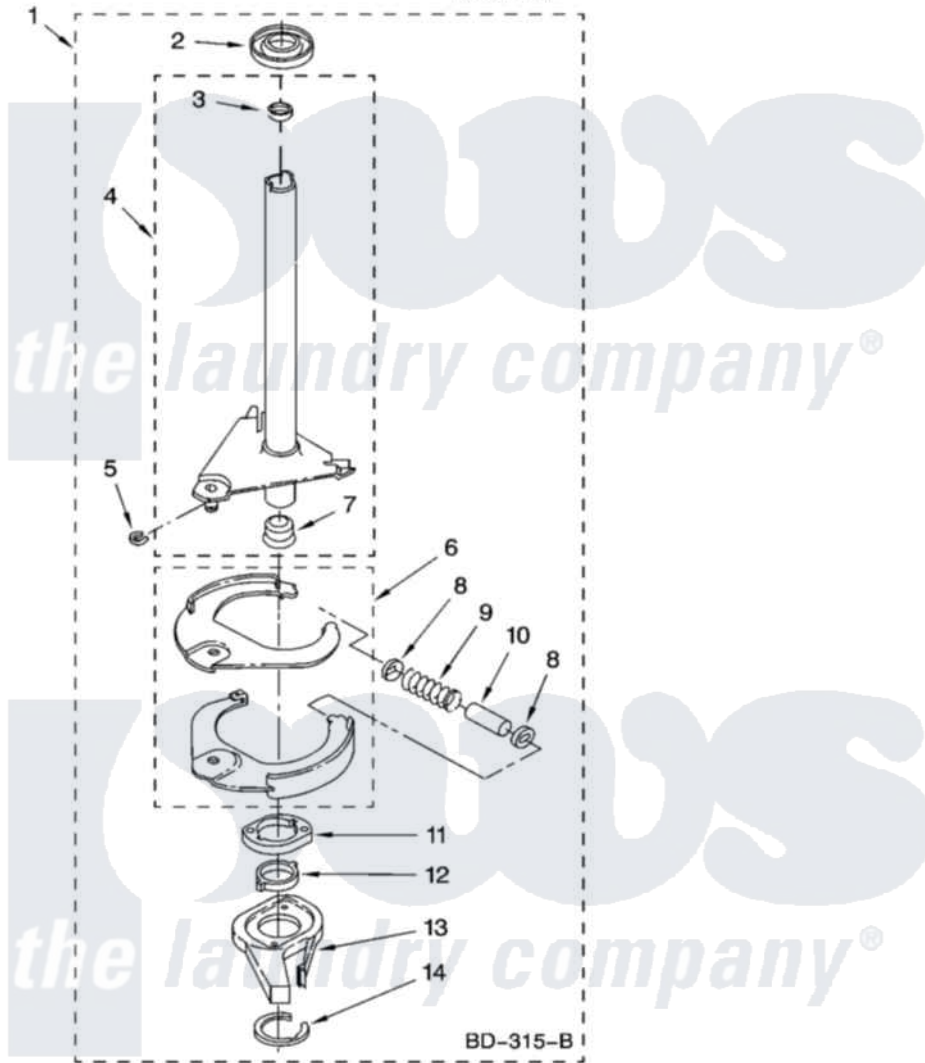

Maytag MTW5820TW0 07 - BRAKE AND DRIVE TUBE PARTS

BRAKE AND DRIVE TUBE PARTS

For Model: MTW5820TW0
(White/Grey)

IMPORTANT: All Part Numbers Listed Are Whirlpool Numbers. Source Parts Through Whirlpool.

W10119864

11

Maytag Residential Maytag MTW5820TW0 Washer Parts Parts Diagram 07 - BRAKE AND DRIVE TUBE PARTS

Click on the part number to view part

Item	Original Part Number	Replaced By	Status	Part Description
1	388952	285792		Basketdrive
2	62658			Ring, Thrust
3	356427			Seal, Spin Pinion
4	64027	64208		Tube-Spin
5	64035	W10083190		Ring, Retaining
6	64232	285438		Shoe-Brake
7	62703	8546462		"T" Bearing, Spin Tube
8	3353956	285658		Sleeve
9	387806		Not Available	Spring, Brake
10	3355360	285658		Sleeve
11	661516	8546461		Cam, Brake Release
12	63022			Sleeve, Cam
13	64194	285790		Lining
14	90368	W10083200		Ring, Retaining
"			Not Available	
"	285208			Lubricant