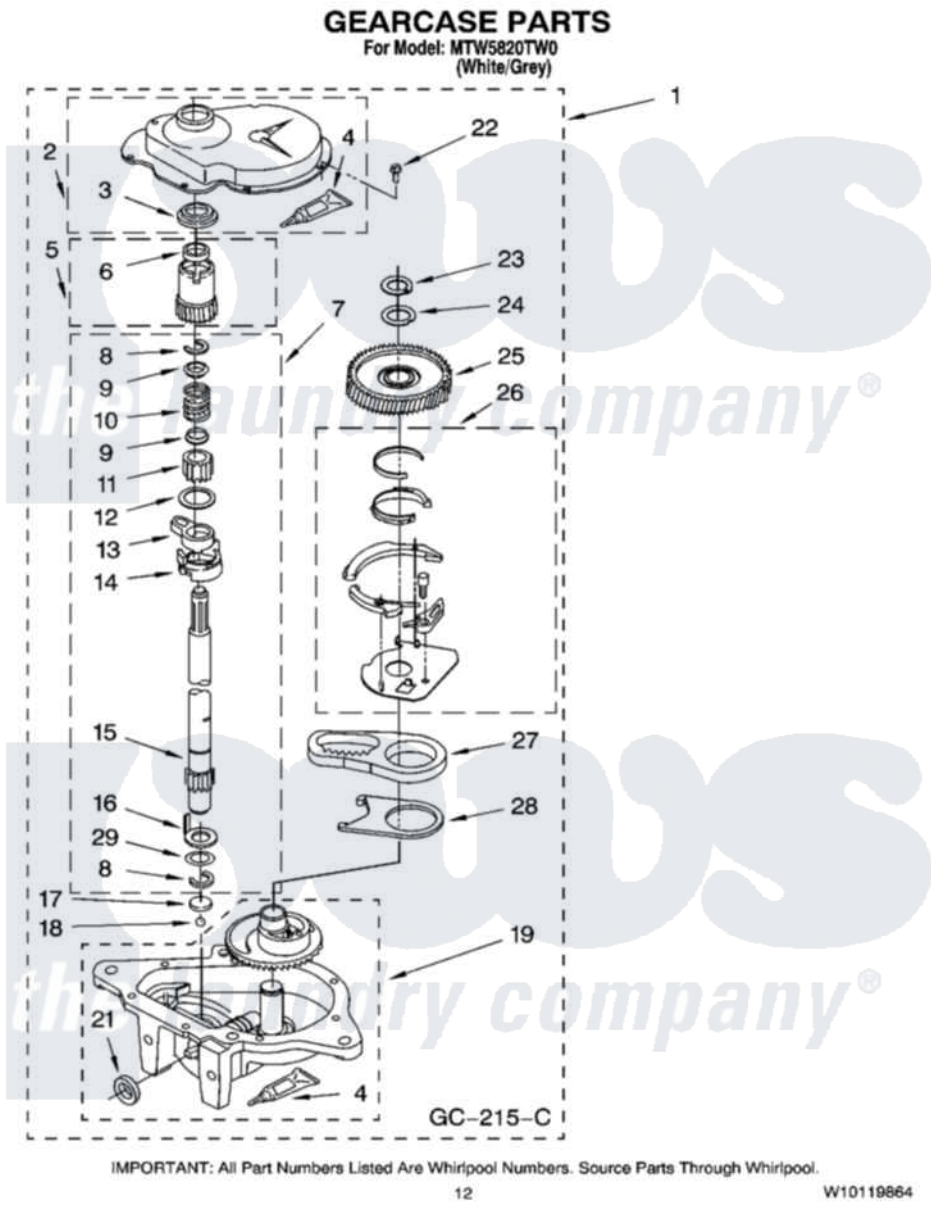

**Maytag MTW5820TW0 08 - GEARCASE PARTS, OPTIONAL PARTS (NOT INCLUDED)**

Maytag Residential Maytag MTW5820TW0 Washer Parts Parts Diagram 08 - GEARCASE PARTS, OPTIONAL PARTS (NOT INCLUDED)

Click on the part number to view part

Item	Original Part Number	Replaced By	Status	Part Description
1	3360630	<a href="#">3360629</a>		Gearcase
2	<a href="#">285202</a>			Cover, Gearcase
3	<a href="#">3349985</a>			Seal, Gearcase Cover
4	<a href="#">285195</a>			Sealer Sealer, Gasket
5	63320	<a href="#">285362</a>		Gear and Pinion
6	<a href="#">356427</a>			Seal, Spin Pinion
7	<a href="#">389387</a>			Shaft, Agitator
8	90369		Not Available	Ring, Retaining (2)
9	<a href="#">62677</a>			Retainer, Spring
10	<a href="#">62676</a>			Spring, Agitator
11	63273	<a href="#">285509</a>		Shaft, Agitator
12	<a href="#">62619</a>			Washer, Agitator Gear
13	62580	<a href="#">285206</a>		Cam-Agitator
14	62581	<a href="#">285206</a>		Cam-Agitator
15	<a href="#">285509</a>			Shaft, Agitator