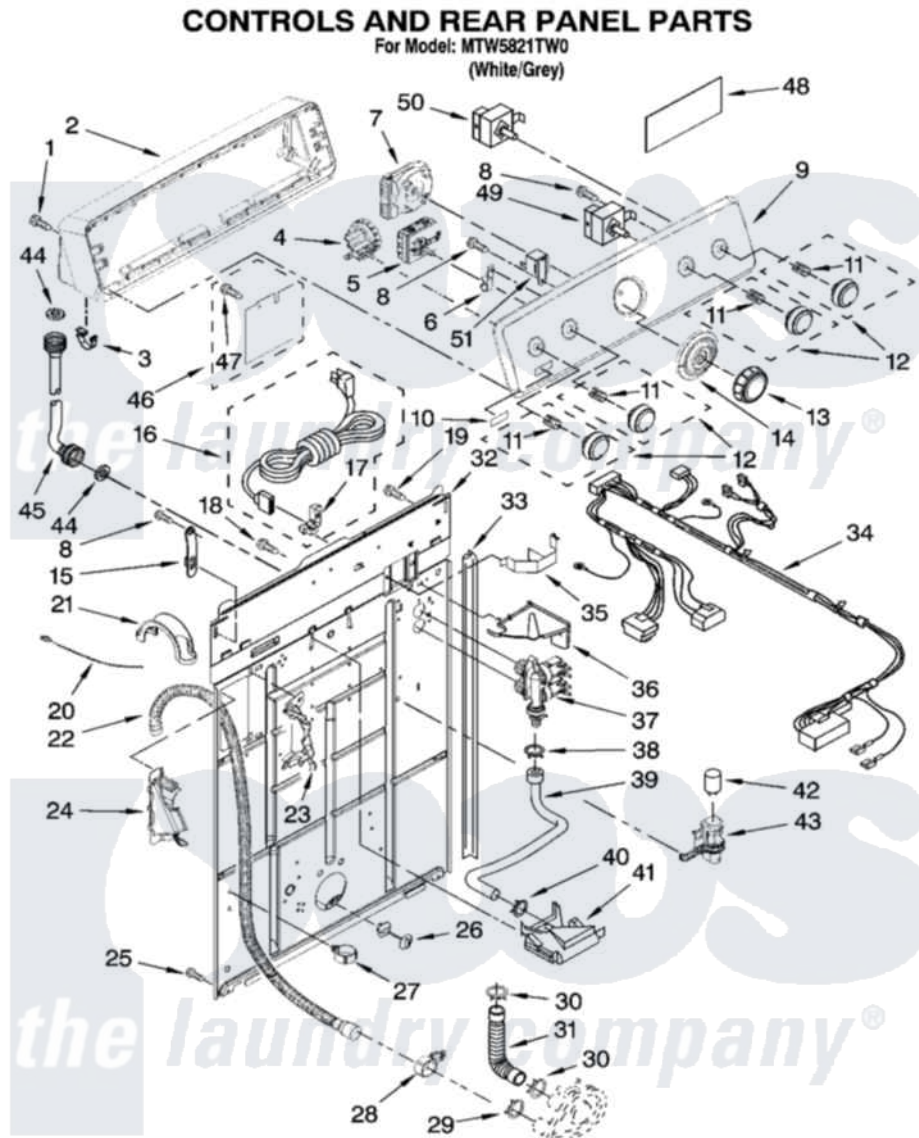

Maytag MTW5821TW0 02 - CONTROLS AND REAR PANEL PARTS

IMPORTANT: All Part Numbers Listed Are Whirlpool Numbers. Source Parts Through Whirlpool.

W10119865

3

Maytag [Residential Maytag MTW5821TW0 Washer Parts](#) Parts Diagram 02 - CONTROLS AND REAR PANEL PARTS
 Click on the part number to view part

Item	Original Part Number	Replaced By	Status	Part Description
1	359625	487240		Screw, For Mtg. Service Capacitor
2	8579715		Not Available	Console Shell (Includes Item 3)
3	8312709			Clip-Console
4	8577842	W10339250		Switch-WL
5	8578335			Switch, Water Temperature
6	8317975			Restraint, Harness
7	W10111389			Timer
8	90767			Screw, 8A X 3/8 HeX Washer Head Tapping
9	W10089682	W10093754		Console
10	W10112569	W10203949		Medallion
11	8536939			Clip, Knob
12	W10112572	W10110035		Knob
13	W10110033			Knob, Timer
14	W10112571			Dial,