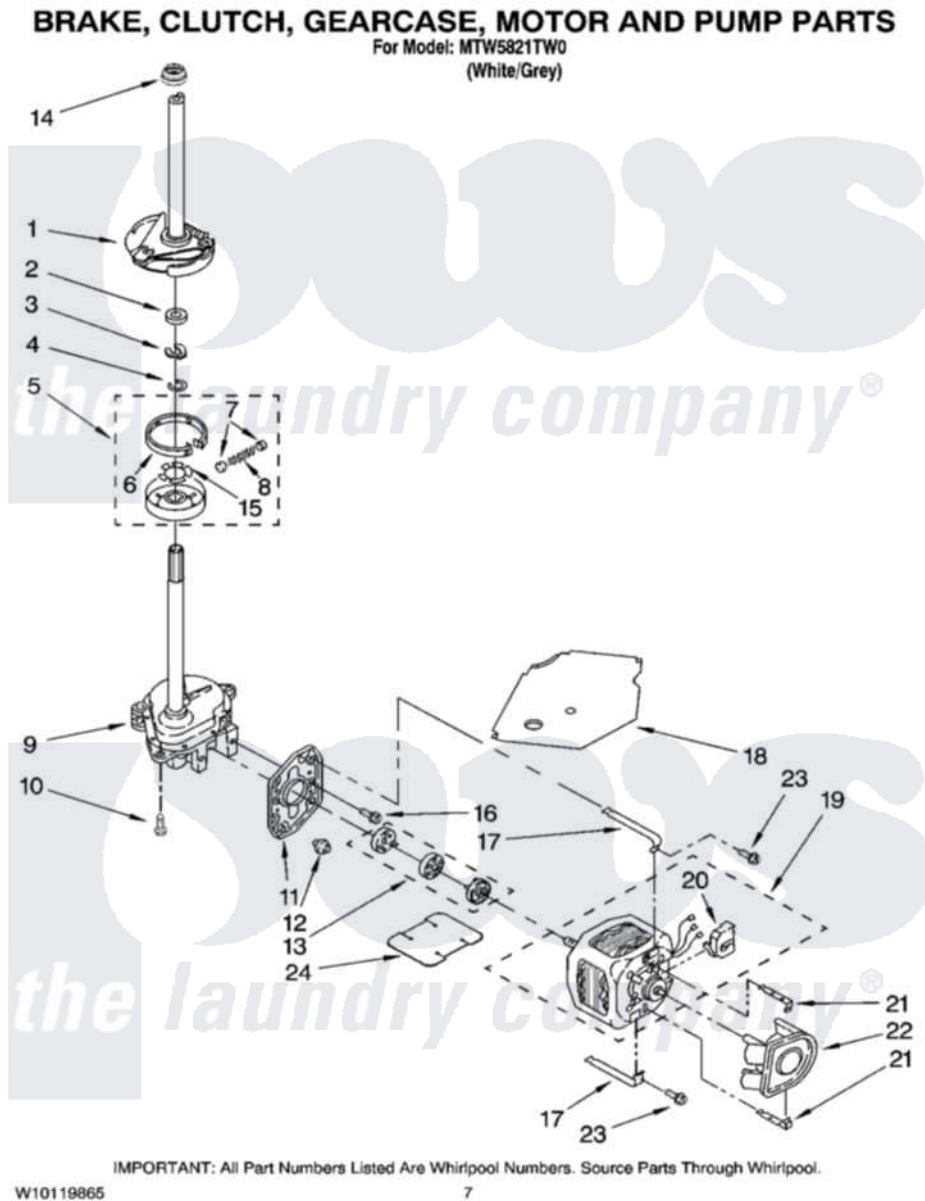

Maytag MTW5821TW0 04 - BRAKE, CLUTCH, GEARCASE, MOTOR AND PUMP PARTS

Maytag [Residential Maytag MTW5821TW0 Washer Parts](#) Parts Diagram 04 - BRAKE, CLUTCH, GEARCASE, MOTOR AND PUMP PARTS

[Click on the part number to view part](#)

Item	Original Part Number	Replaced By	Status	Part Description
1	388952	285792		Basketdrive
2	63292			Washer, Spin Tube Thrust
3	62697	W10080230		Ring, Spin Tube Support
4	63283	285353		Ring
5	3951311	285785		Clutch
6	3951308	285790		Lining
7	62646			Cap, Clutch Spring
8	3946792			Spring And Damper Assembly
9	3360630	3360629		Gearcase
10	3357334	3400516		Screw Anti-Rattle
11	62611			Plate, Motor Mount To Gearcase
12	62691			Grommet, Motor
13	3978849	285852A		Coupling
14	8577374			Seal, Centerpost

15	3355454		Clip, Main Drive
16	3400516		Screw Anti-Rattle
17	3349637	W10086010	Retainer, Motor
18	3362089		Shield, Tub To Motor
19	8528157	661600	Motor, Main Drive
20	3952056		Switch, Main Drive Motor
21	8546127		Retainer, Pump
22	3363394		Pump
23	3387485	273556	Screw, 10-16 X 5/8
24	3946532		Shield, Motor