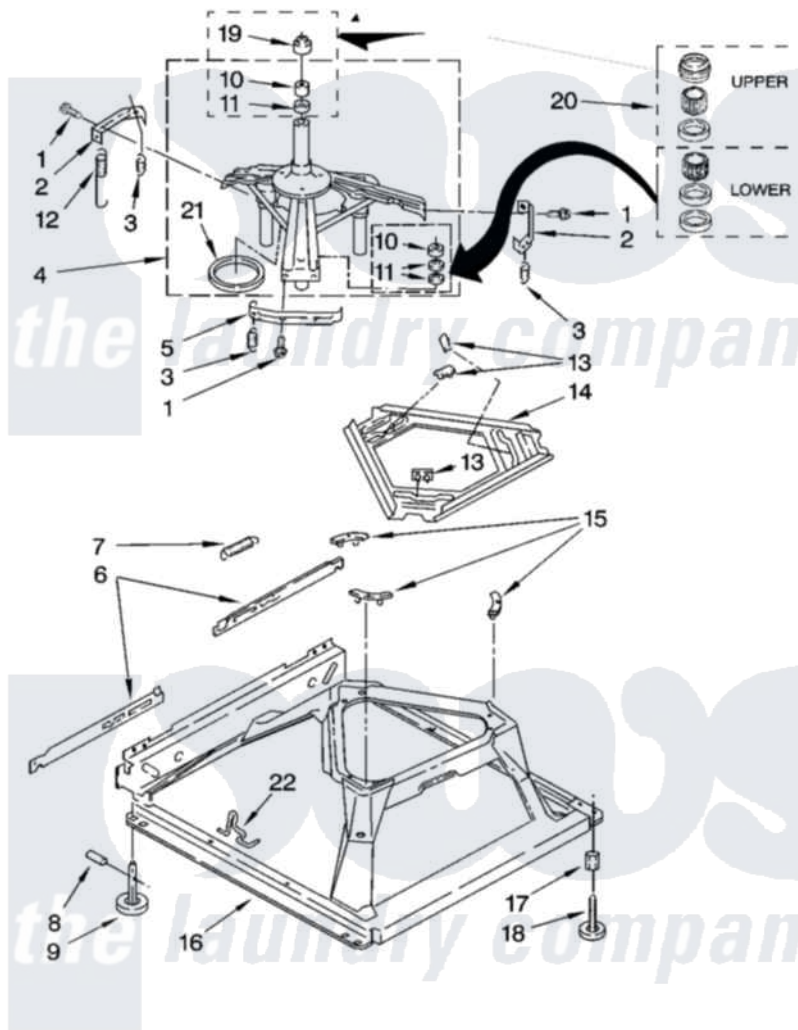

Maytag MTW5821TW0 05 - MACHINE BASE PARTS

MACHINE BASE PARTS

For Model: MTW5821TW0
(White/Grey)

IMPORTANT: All Part Numbers Listed Are Whirlpool Numbers. Source Parts Through Whirlpool.

8

W10119865

Maytag Residential Maytag MTW5821TW0 Washer Parts Parts Diagram 05 - MACHINE BASE PARTS

[Click on the part number to view part](#)

Item	Original Part Number	Replaced By	Status	Part Description
1	3400076			Screw, Bracket Mounting
2	64067			Bracket, Spring Outer
3	63907			Spring, Suspension
4	8575214	280184		Support
5	64065			Bracket, Spring Outer
6	63466			Link, Leveling Mechanism
7	62597	8316845		Spring
8	62837			Pin, Knurled
9	62596	285244		Feet-Leveling
10	8546455			Bearing, Centerpost
11	357409	359449		Seal, Agitator Shaft
12	388492	W10250667		Spring, Counterweight
13	62568	285219		Pad
14	3946509			Plate, Suspension
15	3363660	285744		Pad
16	3946512	285771		Base

17	3359452	Nut, Lock
18	W10001130	Foot, Leveling
19	8577376	Seal, Centerpost
20	285203	Centerpost Bearing Kit
21	63134	Ring, Sound Deadening
22	63806	W10145155 Retainer, Suspension Spring