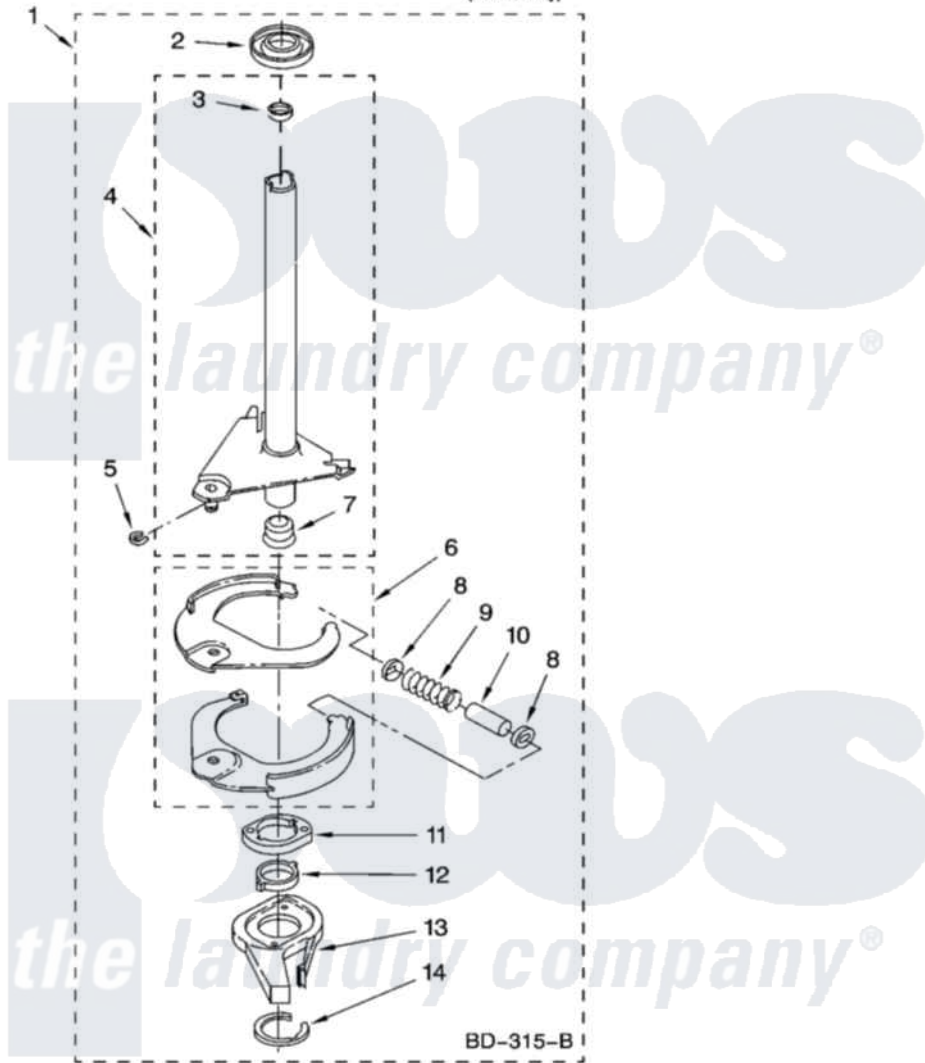

Maytag MTW5821TW0 07 - BRAKE AND DRIVE TUBE PARTS

BRAKE AND DRIVE TUBE PARTS

For Model: MTW5821TW0
(White/Grey)

IMPORTANT: All Part Numbers Listed Are Whirlpool Numbers. Source Parts Through Whirlpool.

W10119865

11

Maytag Residential Maytag MTW5821TW0 Washer Parts Parts Diagram 07 - BRAKE AND DRIVE TUBE PARTS

Click on the part number to view part

Item	Original Part Number	Replaced By	Status	Part Description
1	388952	285792		Basketdrive
2	62658			Ring, Thrust
3	356427			Seal, Spin Pinion
4	64027	64208		Tube-Spin
5	64035	W10083190		Ring, Retaining
6	64232	285438		Shoe-Brake
7	62703	8546462		"T" Bearing, Spin Tube
8	3353956	285658		Sleeve
9	387806		Not Available	Spring, Brake
10	3355360	285658		Sleeve
11	661516	8546461		Cam, Brake Release
12	63022			Sleeve, Cam
13	64194	285790		Lining
14	90368	W10083200		Ring, Retaining
"			Not Available	
"	285208			Lubricant