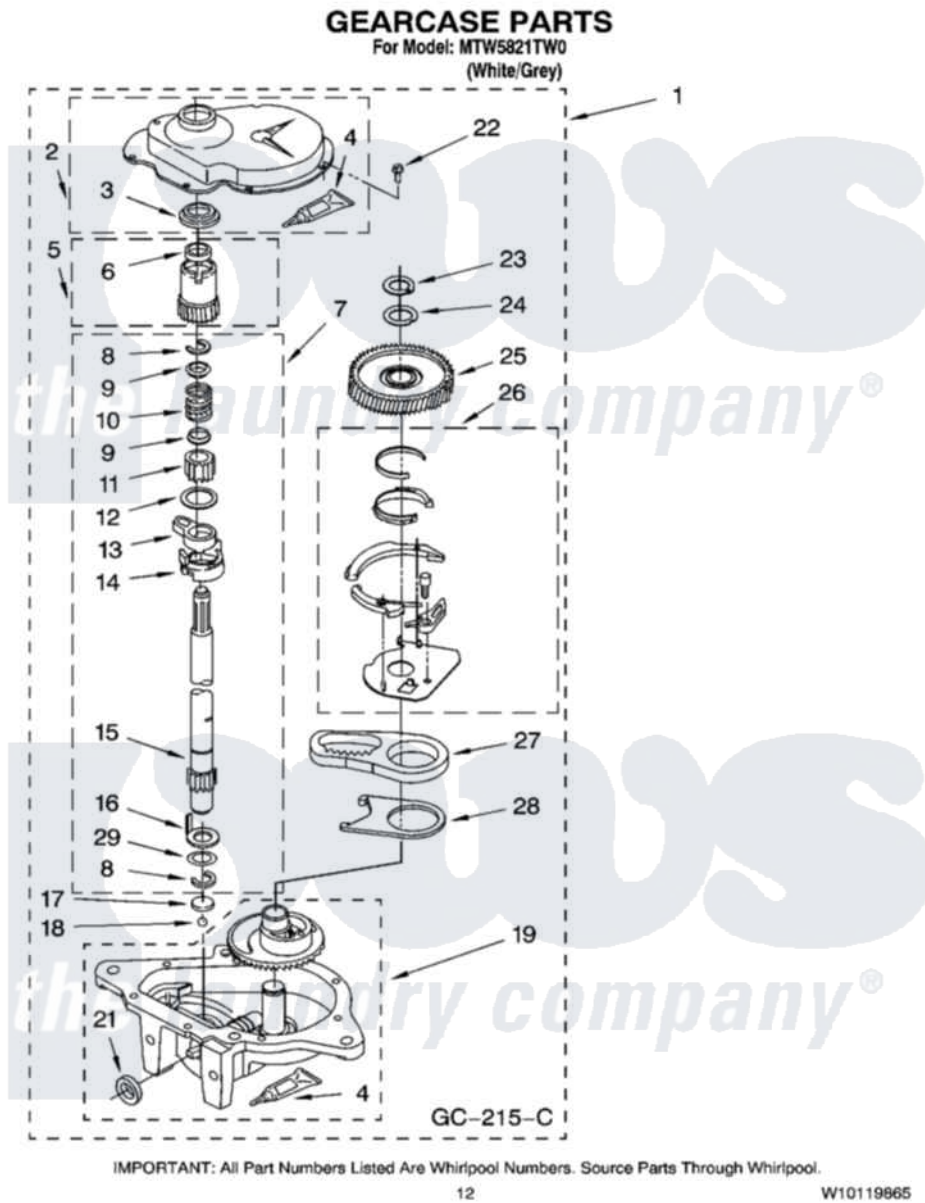

Maytag MTW5821TW0 08 - GEARCASE PARTS, OPTIONAL PARTS (NOT INCLUDED)

Maytag Residential Maytag MTW5821TW0 Washer Parts Parts Diagram 08 - GEARCASE PARTS, OPTIONAL PARTS (NOT INCLUDED)

Click on the part number to view part

Item	Original Part Number	Replaced By	Status	Part Description
1	3360630	3360629		Gearcase
2	285202			Cover, Gearcase
3	3349985			Seal, Gearcase Cover
4	285195			Sealer Sealer, Gasket
5	63320	285362		Gear and Pinion
6	356427			Seal, Spin Pinion
7	389387			Shaft, Agitator
8	90369		Not Available	Ring, Retaining (2)
9	62677			Retainer, Spring
10	62676			Spring, Agitator
11	63273	285509		Shaft, Agitator
12	62619			Washer, Agitator Gear
13	62580	285206		Cam-Agitator
14	62581	285206		Cam-Agitator
15	285509			Shaft, Agitator

16	62618		Washer, Cam Thrust
17	16018	285205	Bearing
18	85529	285205	Bearing
19	389230	285515	Gearcase
21	285352		Seal Kit, Thrust Plug
22	3351614		Screw, Gearcase Cover Mounting
23	3362552	285765	Ring-Retrn
24	285735	285766	Washer Kit, Thrust
25	62570	285362	Gear and Pinon
26	388253	999516	Shelf-Glas
27	3349296	8546456	Rack, Connecting
28	62621		Actuator, Shift
29	388815		Washer, Intermediate 1 3976263 Miscellaneous Parts Bag 2 3976300 Washer, Inlet Hose 3 3366913 Clamp, Hose
	72017		Paint, Touch-Up
"	350938		Paint, Pressurized Spray B
"	350930		Paint, Pressurized Spray B
"	799344		Paint, Touch-Up)
"		Not Available	
"	350572		Oil
"		Not Available	
"	285208		Lubricant
"	W10340308		Control-Elec
"	285195		Sealer Sealer, Gasket
"		Not Available	
"	367031		Water System Parts
"	280129	280129A	Break-Sphn
"	280130	280130A	Adapter
"	280131	40922	Hose