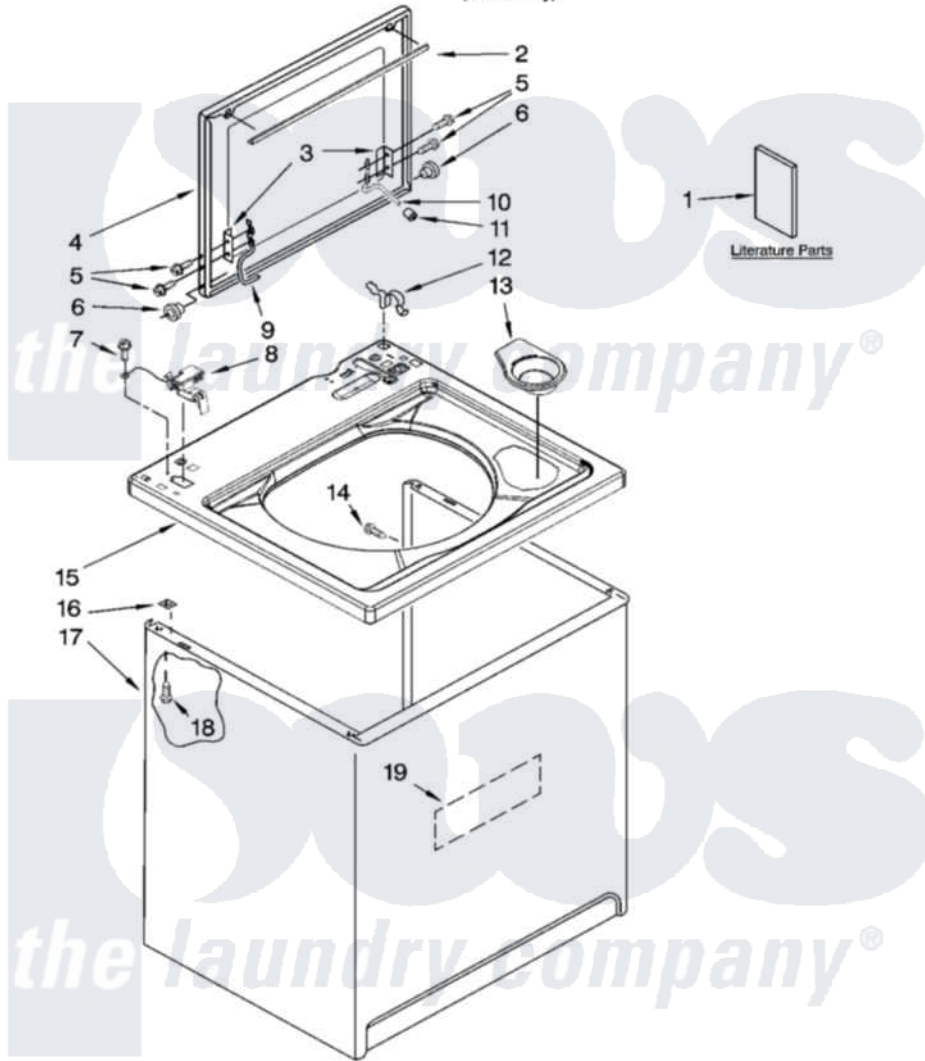

Maytag MTW5830TW0 01 - TOP AND CABINET PARTS

TOP AND CABINET PARTS

For Model: MTW5830TW0
(White/Grey)

AUTOMATIC
WASHER

IMPORTANT: All Part Numbers Listed Are Whirlpool Numbers. Source Parts Through Whirlpool.

3-07 Litho in U.S.A. (dtd)

1

Part No. W10119866 Rev. A

[Maytag Residential Maytag MTW5830TW0 Washer Parts](#) Parts Diagram 01 - TOP AND CABINET PARTS

[Click on the part number to view part](#)

Item	Original Part Number	Replaced By	Status	Part Description
1	W10092682		Not Available	Use & Care Guide
"	W10092688		Not Available	Feature Sheet
"	W10092736		Not Available	Energy Guide
"	W10111392		Not Available	Wiring Diagram
2	8054939			Seal, Lid
3	21097			Pad, Lid Hinge
4	W10093680	W10193865		Lid
5	W10119828			Screw, Lid Hinge Mounting
6	8319539			Bearing, Lid Hinge
7	3351614			Screw, Gearcase Cover Mounting
8	8318084			Switch, Lid
9	8559336	W10225136		Hinge 7 Pad Assembly
10	54583			Hinge, Lid
11	19119			Bumper, Lid Hinge
12	62780			Clip, Top And Cabinet And Rear Panel

13	8565967		Dispenser, Bleach
14	3357011	308685	Side Trim)
15	8543479		Top
16	62750		Spacer, Cabinet To Top (4)
17	63424		Cabinet
18	3390631		Screw, 10-16 X 3/8
19	3976348		Absorber, Sound