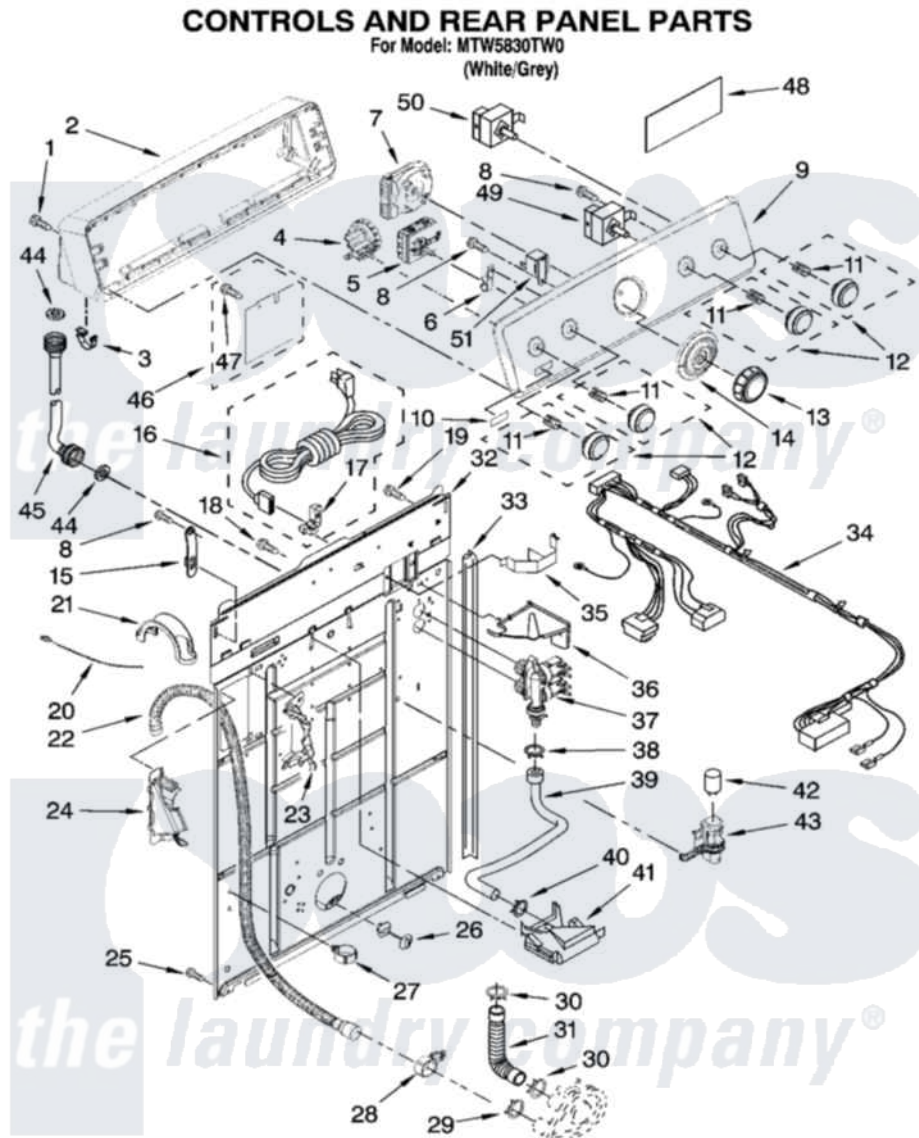

# Maytag MTW5830TW0 02 - CONTROLS AND REAR PANEL PARTS

IMPORTANT: All Part Numbers Listed Are Whirlpool Numbers. Source Parts Through Whirlpool.

W10119866

3

Maytag [Residential Maytag MTW5830TW0 Washer Parts](#) Parts Diagram 02 - CONTROLS AND REAR PANEL PARTS  
 Click on the part number to view part

Item	Original Part Number	Replaced By	Status	Part Description
1	359625	<a href="#">487240</a>		Screw, For Mtg. Service Capacitor
2	8579715		Not Available	Console Shell (Includes Item 3)
3	<a href="#">8312709</a>			Clip-Console
4	8577844	<a href="#">W10339251</a>		Switch-WL
5	<a href="#">8578335</a>			Switch, Water Temperature
6	<a href="#">8317975</a>			Restraint, Harness
7	<a href="#">W10111389</a>			Timer
8	<a href="#">90767</a>			Screw, 8A X 3/8 HeX Washer Head Tapping
9	<a href="#">W10089683</a>			Panel, Control
10	W10112569	<a href="#">W10203949</a>		Medallion
11	<a href="#">8536939</a>			Clip, Knob
12	W10112572	<a href="#">W10110035</a>		Knob
13	<a href="#">W10110033</a>			Knob, Timer
14	<a href="#">W10112571</a>			Dial,