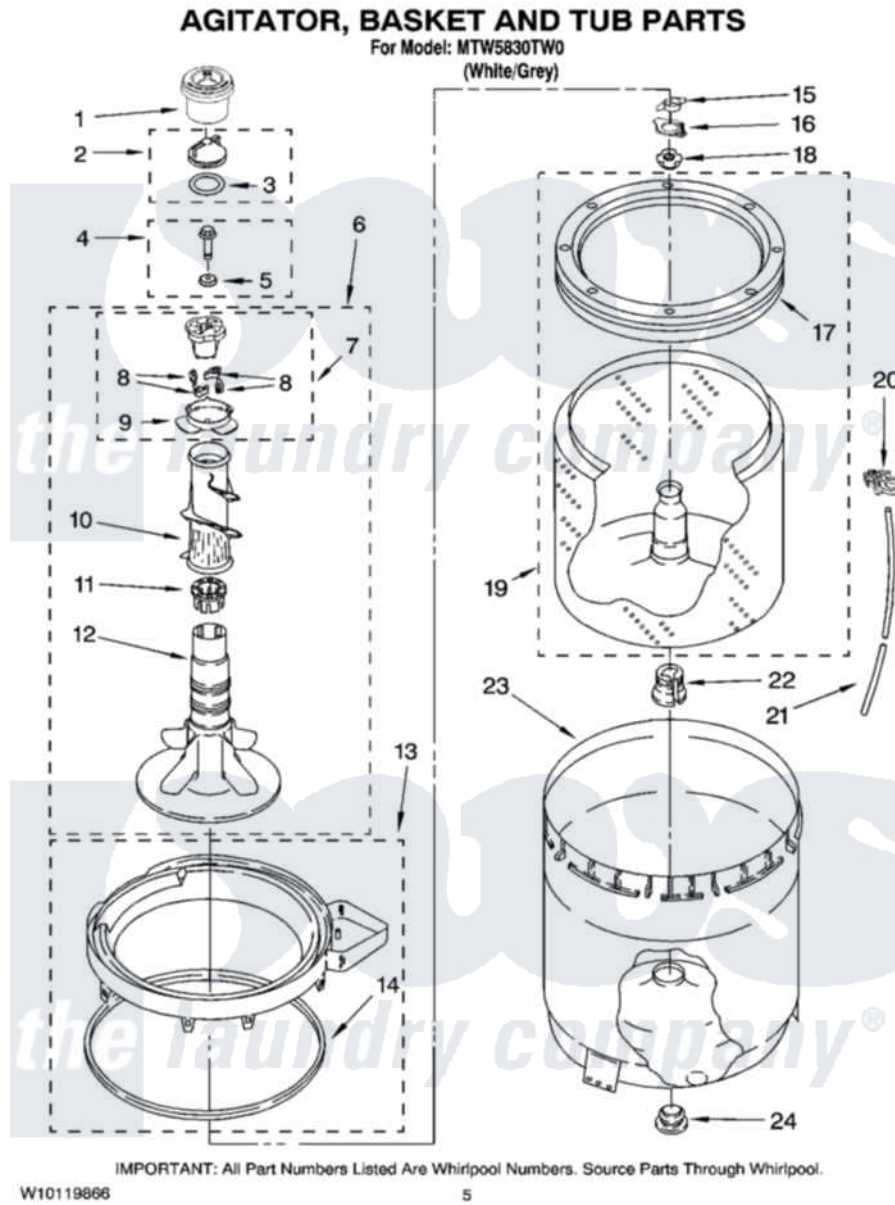

Maytag MTW5830TW0 03 - AGITATOR, BASKET AND TUB PARTS

Maytag Residential Maytag MTW5830TW0 Washer Parts Diagram 03 - AGITATOR, BASKET AND TUB PARTS

Click on the part number to view part

Item	Original Part Number	Replaced By	Status	Part Description
1	8565968			Dispenser, Fabric Softener
2	3354733	W10074580		Cap, Barrier
3	3348855	W10072840		Fabric Softener
4	358237			Screw And Washer
5	3949550			Washer
6	W10093672			Agitator
7	3363663	285811		Cam-Agitator
8	3366877	80040		Dog-Agitator
9	3363661			Bearing, Driven Cam
10	3349019			Auger, Agitator
11	3350389	285587		Washer
12	W10110020			Agitator
13	8528150	W10445870		Ring-Tub
14	3976308			Gasket, Tub Ring
15	3354845			Clip, Agitator
16	8543666			Washer, Agitator

17	W10118233	W10006326	Balance Ring
18	W10116603	W10116602	Nut, Spanner
19	8579546		Basket And Balance Ring
20	2219077		Clip, Pressure Switch Hose
21	3347780	353244	Hose, Pressure Switch
22	389140		Tub Block, Basket Drive
23	63849		Strain Relief, Power Cord
24	383727		Gasket, Centerpodt