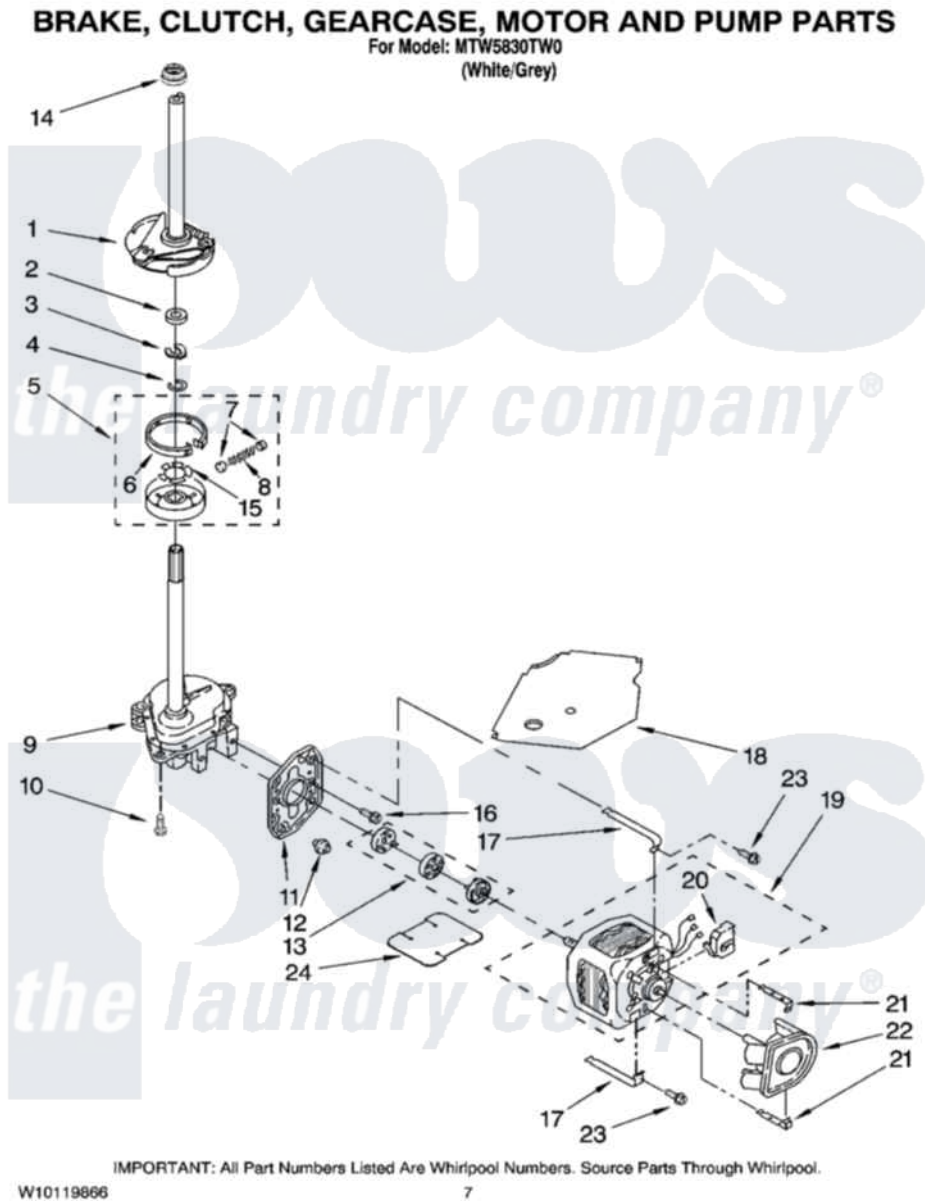

Maytag MTW5830TW0 04 - BRAKE, CLUTCH, GEARCASE, MOTOR AND PUMP PARTS

Maytag [Residential Maytag MTW5830TW0 Washer Parts](#) Parts Diagram 04 - BRAKE, CLUTCH, GEARCASE, MOTOR AND PUMP PARTS

[Click on the part number to view part](#)

Item	Original Part Number	Replaced By	Status	Part Description
1	388952	285792		Basketdrive
2	63292			Washer, Spin Tube Thrust
3	62697	W10080230		Ring, Spin Tube Support
4	63283	285353		Ring
5	3951311	285785		Clutch
6	3951308	285790		Lining
7	62646			Cap, Clutch Spring
8	3946792			Spring And Damper Assembly
9	3360630	3360629		Gearcase
10	3357334	3400516		Screw Anti-Rattle
11	62611			Plate, Motor Mount To Gearcase
12	62691			Grommet, Motor
13	3978849	285852A		Coupling
14	8577374			Seal, Centerpost

15	3355454		Clip, Main Drive
16	3400516		Screw Anti-Rattle
17	3349637	W10086010	Retainer, Motor
18	3362089		Shield, Tub To Motor
19	8528157	661600	Motor, Main Drive
20	3952056		Switch, Main Drive Motor
21	8546127		Retainer, Pump
22	3363394		Pump
23	3387485	273556	Screw, 10-16 X 5/8
24	3946532		Shield, Motor