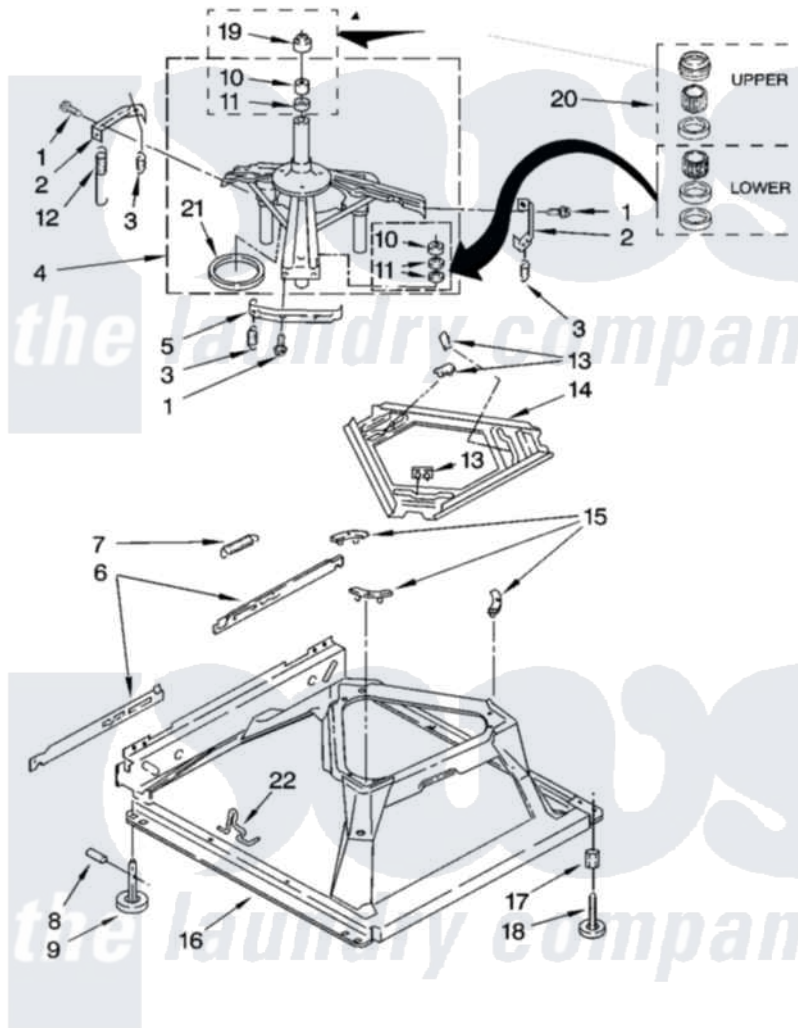

# Maytag MTW5830TW0 05 - MACHINE BASE PARTS

## MACHINE BASE PARTS

For Model: MTW5830TW0  
(White/Grey)

IMPORTANT: All Part Numbers Listed Are Whirlpool Numbers. Source Parts Through Whirlpool.

8

W10119866

Maytag [Residential Maytag MTW5830TW0 Washer Parts](#) Parts Diagram 05 - MACHINE BASE PARTS

[Click on the part number to view part](#)

Item	Original Part Number	Replaced By	Status	Part Description
1	<a href="#">3400076</a>			Screw, Bracket Mounting
2	<a href="#">64067</a>			Bracket, Spring Outer
3	<a href="#">63907</a>			Spring, Suspension
4	8575214	<a href="#">280184</a>		Support
5	<a href="#">64065</a>			Bracket, Spring Outer
6	<a href="#">63466</a>			Link, Leveling Mechanism
7	62597	<a href="#">8316845</a>		Spring
8	<a href="#">62837</a>			Pin, Knurled
9	62596	<a href="#">285244</a>		Feet-Leveling
10	<a href="#">8546455</a>			Bearing, Centerpost
11	357409	<a href="#">359449</a>		Seal, Agitator Shaft
12	388492	<a href="#">W10250667</a>		Spring, Counterweight
13	62568	<a href="#">285219</a>		Pad
14	<a href="#">3946509</a>			Plate, Suspension
15	3363660	<a href="#">285744</a>		Pad
16	3946512	<a href="#">285771</a>		Base

17	<a href="#">3359452</a>	Nut, Lock	
18	<a href="#">W10001130</a>	Foot, Leveling	
19	<a href="#">8577376</a>	Seal, Centerpost	
20	<a href="#">285203</a>	Centerpost Bearing Kit	
21	<a href="#">63134</a>	Ring, Sound Deadening	
22	63806	<a href="#">W10145155</a>	Retainer, Suspension Spring