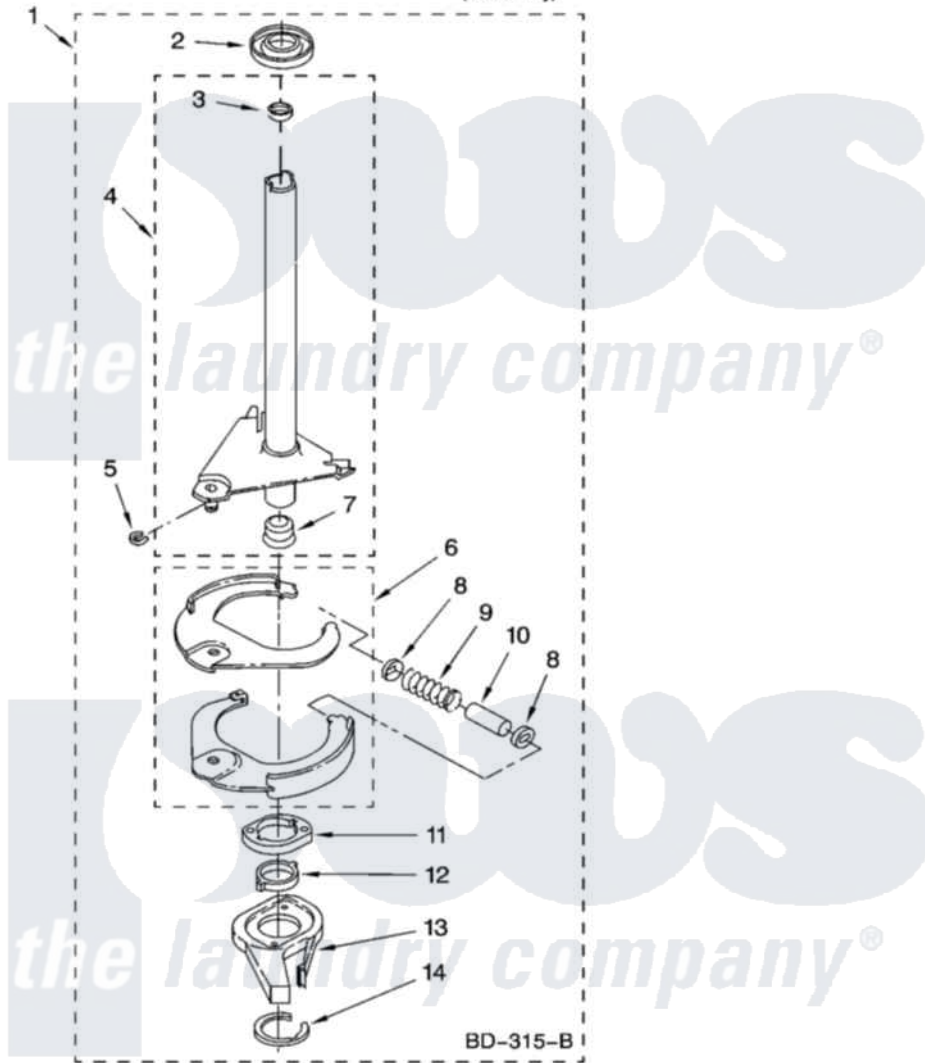

# Maytag MTW5830TW0 07 - BRAKE AND DRIVE TUBE PARTS

## BRAKE AND DRIVE TUBE PARTS

For Model: MTW5830TW0  
(White/Grey)

IMPORTANT: All Part Numbers Listed Are Whirlpool Numbers. Source Parts Through Whirlpool.

W10119866

11

Maytag Residential Maytag MTW5830TW0 Washer Parts Parts Diagram 07 - BRAKE AND DRIVE TUBE PARTS

Click on the part number to view part

Item	Original Part Number	Replaced By	Status	Part Description
1	388952	<a href="#">285792</a>		Basketdrive
2	<a href="#">62658</a>			Ring, Thrust
3	<a href="#">356427</a>			Seal, Spin Pinion
4	64027	<a href="#">64208</a>		Tube-Spin
5	64035	<a href="#">W10083190</a>		Ring, Retaining
6	64232	<a href="#">285438</a>		Shoe-Brake
7	62703	<a href="#">8546462</a>		"T" Bearing, Spin Tube
8	3353956	<a href="#">285658</a>		Sleeve
9	387806		Not Available	Spring, Brake
10	3355360	<a href="#">285658</a>		Sleeve
11	661516	<a href="#">8546461</a>		Cam, Brake Release
12	<a href="#">63022</a>			Sleeve, Cam
13	64194	<a href="#">285790</a>		Lining
14	90368	<a href="#">W10083200</a>		Ring, Retaining
"			Not Available	
"	<a href="#">285208</a>			Lubricant