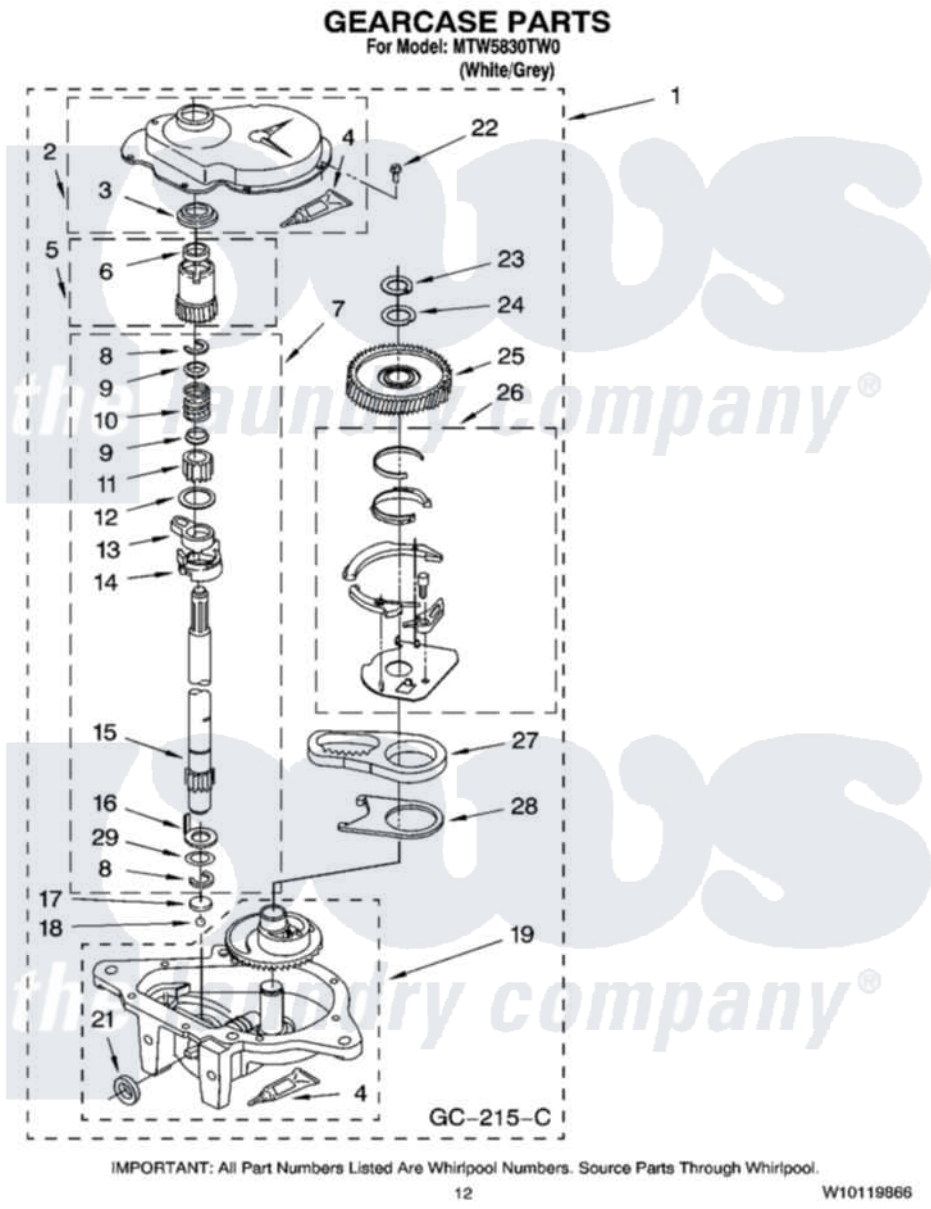

Maytag MTW5830TW0 08 - GEARCASE PARTS, OPTIONAL PARTS (NOT INCLUDED)

Maytag Residential Maytag MTW5830TW0 Washer Parts Parts Diagram 08 - GEARCASE PARTS, OPTIONAL PARTS (NOT INCLUDED)

Click on the part number to view part

| Item | Original Part Number | Replaced By | Status | Part Description |
|------|-------------------------|-------------------------|---------------|-----------------------|
| 1 | 3360630 | 3360629 | | Gearcase |
| 2 | 285202 | | | Cover, Gearcase |
| 3 | 3349985 | | | Seal, Gearcase Cover |
| 4 | 285195 | | | Sealer Sealer, Gasket |
| 5 | 63320 | 285362 | | Gear and Pinion |
| 6 | 356427 | | | Seal, Spin Pinion |
| 7 | 389387 | | | Shaft, Agitator |
| 8 | 90369 | | Not Available | Ring, Retaining (2) |
| 9 | 62677 | | | Retainer, Spring |
| 10 | 62676 | | | Spring, Agitator |
| 11 | 63273 | 285509 | | Shaft, Agitator |
| 12 | 62619 | | | Washer, Agitator Gear |
| 13 | 62580 | 285206 | | Cam-Agitator |
| 14 | 62581 | 285206 | | Cam-Agitator |
| 15 | 285509 | | | Shaft, Agitator |