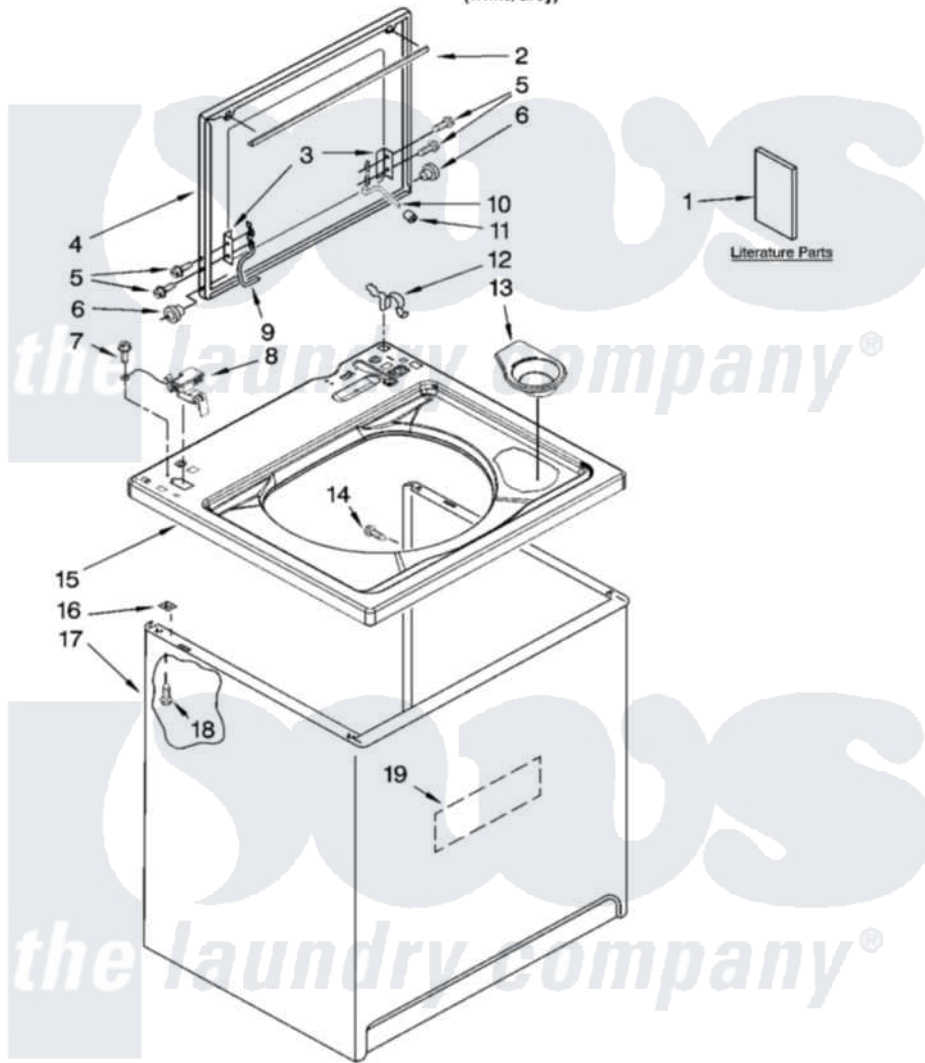

Maytag MTW5840TW0 01 - TOP AND CABINET PARTS

TOP AND CABINET PARTS

For Model: MTW5840TW0
(White/Grey)

AUTOMATIC
WASHER

IMPORTANT: All Part Numbers Listed Are Whirlpool Numbers. Source Parts Through Whirlpool.

3-07 Litho in U.S.A. (drd)

1

Part No. W10119867 Rev. A

[Maytag Residential Maytag MTW5840TW0 Washer Parts](#) Parts Diagram 01 - TOP AND CABINET PARTS

[Click on the part number to view part](#)

Item	Original Part Number	Replaced By	Status	Part Description
1	W10092682		Not Available	Use & Care Guide
"	W10092688		Not Available	Feature Sheet
"	W10092736		Not Available	Energy Guide
"	W10111392		Not Available	Wiring Diagram
2	8054939			Seal, Lid
3	21097			Pad, Lid Hinge
4	W10093680	W10193865		Lid
5	W10119828			Screw, Lid Hinge Mounting
6	8319539			Bearing, Lid Hinge
7	3351614			Screw, Gearcase Cover Mounting
8	8318084			Switch, Lid
9	8559336	W10225136		Hinge 7 Pad Assembly
10	54583			Hinge, Lid
11	19119			Bumper, Lid Hinge
12	62780			Clip, Top And Cabinet And Rear Panel

13	8565967		Dispenser, Bleach
14	3357011	308685	Side Trim)
15	8543479		Top
16	62750		Spacer, Cabinet To Top (4)
17	63424		Cabinet
18	3390631		Screw, 10-16 X 3/8
19	3976348		Absorber, Sound