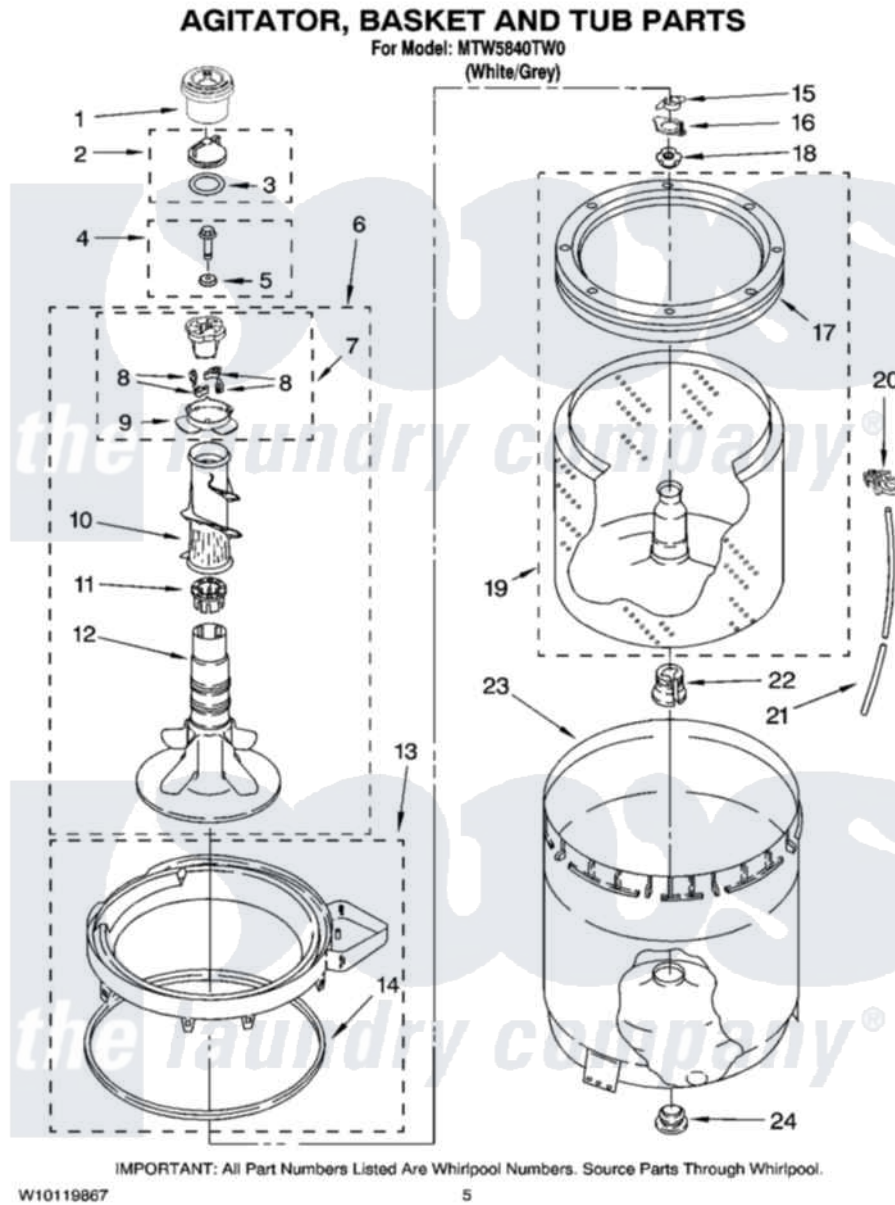

Maytag MTW5840TW0 03 - AGITATOR, BASKET AND TUB PARTS

Maytag Residential Maytag MTW5840TW0 Washer Parts Diagram 03 - AGITATOR, BASKET AND TUB PARTS

Click on the part number to view part

Item	Original Part Number	Replaced By	Status	Part Description
1	8565968			Dispenser, Fabric Softener
2	3354733	W10074580		Cap, Barrier
3	3348855	W10072840		Fabric Softener
4	358237			Screw And Washer
5	3949550			Washer
6	W10093672			Agitator
7	3363663	285811		Cam-Agitator
8	3366877	80040		Dog-Agitator
9	3363661			Bearing, Driven Cam
10	3349019			Auger, Agitator
11	3350389	285587		Washer
12	W10110020			Agitator
13	8528150	W10445870		Ring-Tub
14	3976308			Gasket, Tub Ring
15	3354845			Clip, Agitator
16	8543666			Washer, Agitator

17	W10118233	W10006326	Balance Ring
18	W10116603	W10116602	Nut, Spanner
19	8579546		Basket And Balance Ring
20	2219077		Clip, Pressure Switch Hose
21	3347780	353244	Hose, Pressure Switch
22	389140		Tub Block, Basket Drive
23	63849		Strain Relief, Power Cord
24	383727		Gasket, Centerpodt