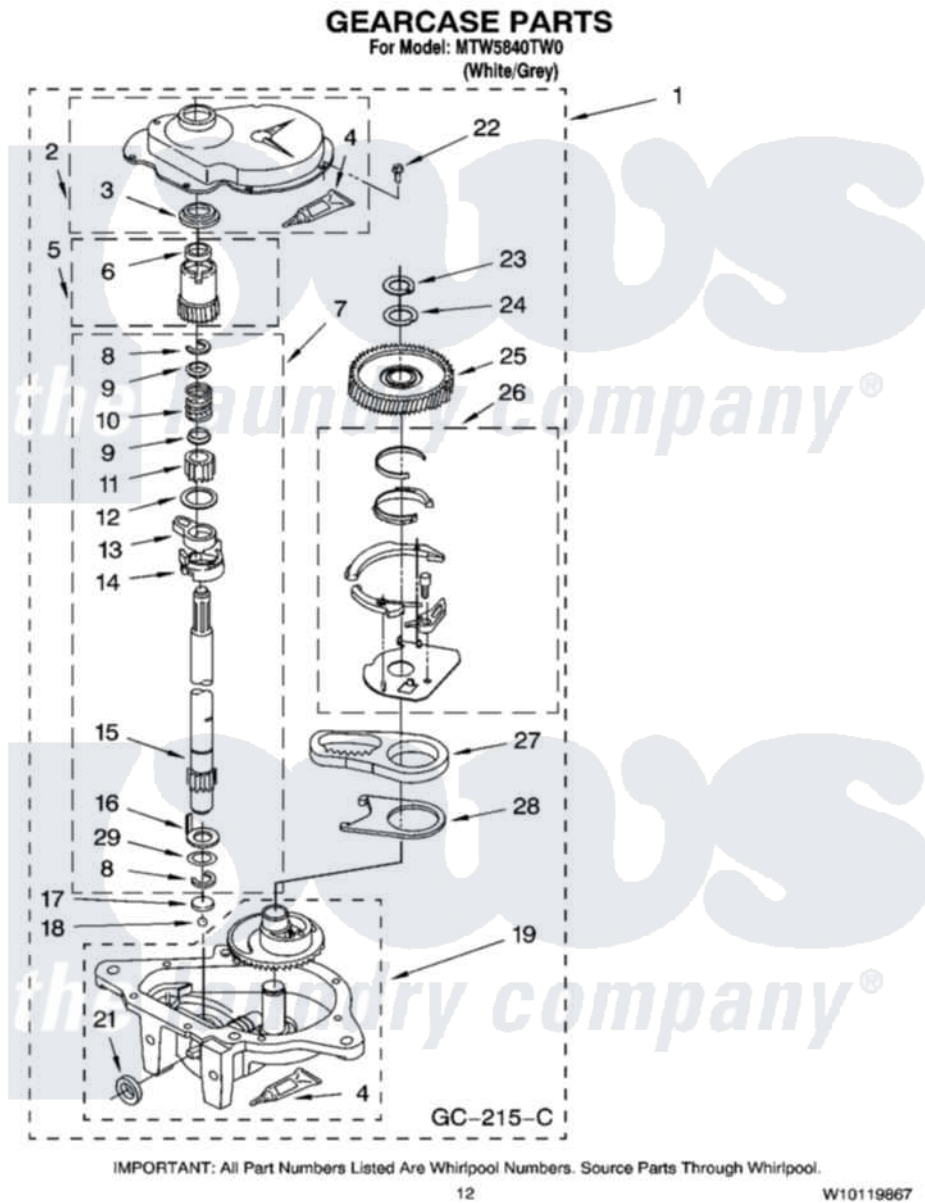

Maytag MTW5840TW0 08 - GEARCASE PARTS, OPTIONAL PARTS (NOT INCLUDED)

Maytag Residential Maytag MTW5840TW0 Washer Parts Parts Diagram 08 - GEARCASE PARTS, OPTIONAL PARTS (NOT INCLUDED)

Click on the part number to view part

Item	Original Part Number	Replaced By	Status	Part Description
1	3360630	3360629		Gearcase
2	285202			Cover, Gearcase
3	3349985			Seal, Gearcase Cover
4	285195			Sealer Sealer, Gasket
5	63320	285362		Gear and Pinion
6	356427			Seal, Spin Pinion
7	389387			Shaft, Agitator
8	90369		Not Available	Ring, Retaining (2)
9	62677			Retainer, Spring
10	62676			Spring, Agitator
11	63273	285509		Shaft, Agitator
12	62619			Washer, Agitator Gear
13	62580	285206		Cam-Agitator
14	62581	285206		Cam-Agitator
15	285509			Shaft, Agitator

16	62618		Washer, Cam Thrust
17	16018	285205	Bearing
18	85529	285205	Bearing
19	389230	285515	Gearcase
21	285352		Seal Kit, Thrust Plug
22	3351614		Screw, Gearcase Cover Mounting
23	3362552	285765	Ring-Retrn
24	285735	285766	Washer Kit, Thrust
25	62570	285362	Gear and Pinon
26	388253	999516	Shelf-Glas
27	3349296	8546456	Rack, Connecting
28	62621		Actuator, Shift
29	388815		Washer, Intermediate 1 3976263 Miscellaneous Parts Bag 2 3976300 Washer, Inlet Hose 3 3366913 Clamp, Hose
	72017		Paint, Touch-Up
"	350938		Paint, Pressurized Spray B
"	350930		Paint, Pressurized Spray B
"	799344		Paint, Touch-Up)
"		Not Available	
"	350572		Oil
"		Not Available	
"	285208		Lubricant
"	W10340308		Control-Elec
"	285195		Sealer Sealer, Gasket
"		Not Available	
"	367031		Water System Parts
"	280129	280129A	Break-Sphn
"	280130	280130A	Adapter
"	280131	40922	Hose