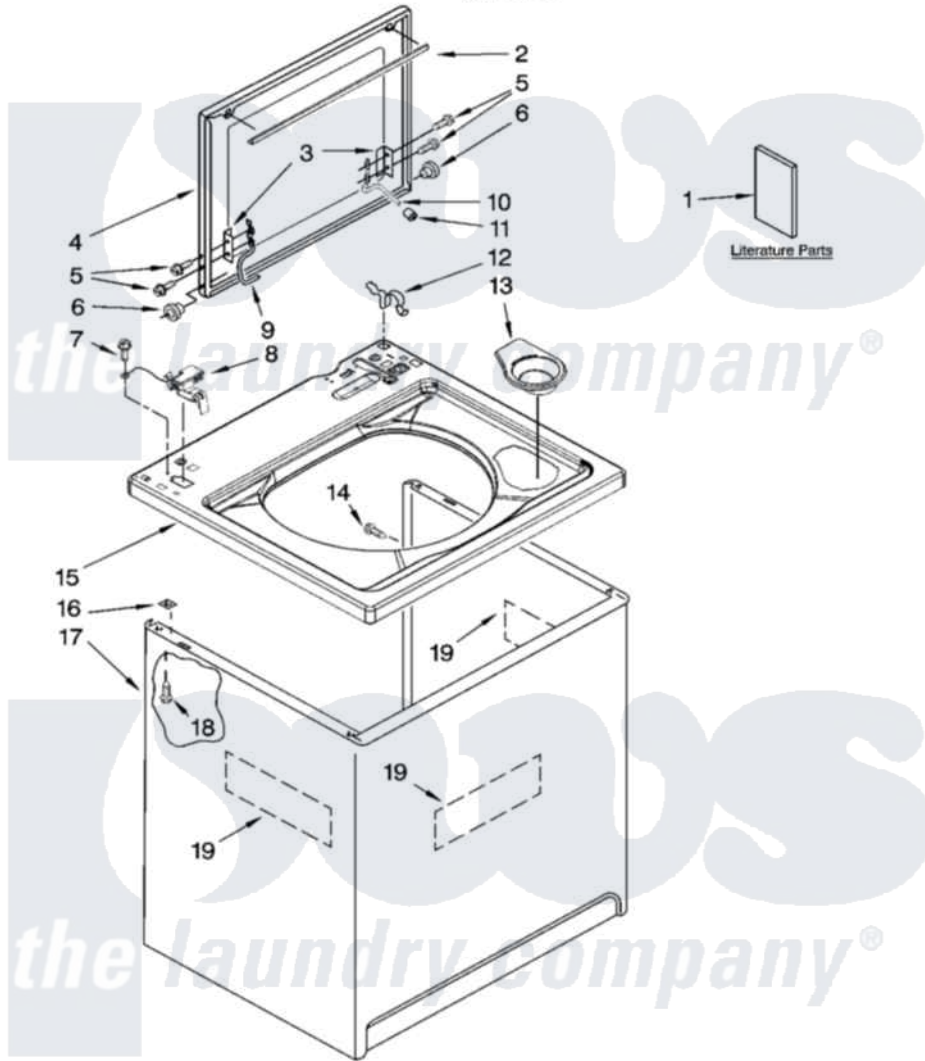

Maytag MTW5870TW0 01 - TOP AND CABINET PARTS

TOP AND CABINET PARTS

For Model: MTW5870TW0
(White/Grey)

AUTOMATIC
WASHER

IMPORTANT: All Part Numbers Listed Are Whirlpool Numbers. Source Parts Through Whirlpool.

3-07 Litho in U.S.A. (drd)

1

Part No. W10119875 Rev. A

[Maytag Residential Maytag MTW5870TW0 Washer Parts](#) Parts Diagram 01 - TOP AND CABINET PARTS

[Click on the part number to view part](#)

Item	Original Part Number	Replaced By	Status	Part Description
1	W10092682		Not Available	Use & Care Guide
"	W10092688		Not Available	Feature Sheet
"	W10092736		Not Available	Energy Guide
"	W10111392		Not Available	Wiring Diagram
2	8054939			Seal, Lid
3	21097			Pad, Lid Hinge
4	W10093680	W10193865		Lid
5	W10119828			Screw, Lid Hinge Mounting
6	8319539			Bearing, Lid Hinge
7	3351614			Screw, Gearcase Cover Mounting
8	8318084			Switch, Lid
9	8559336	W10225136		Hinge 7 Pad Assembly
10	54583			Hinge, Lid
11	19119			Bumper, Lid Hinge
12	62780			Clip, Top And Cabinet And Rear Panel

13	8565967		Dispenser, Bleach
14	3357011	308685	Side Trim)
15	8543479		Top
16	62750		Spacer, Cabinet To Top (4)
17	63424		Cabinet
18	3390631		Screw, 10-16 X 3/8
19	3976348		Absorber, Sound