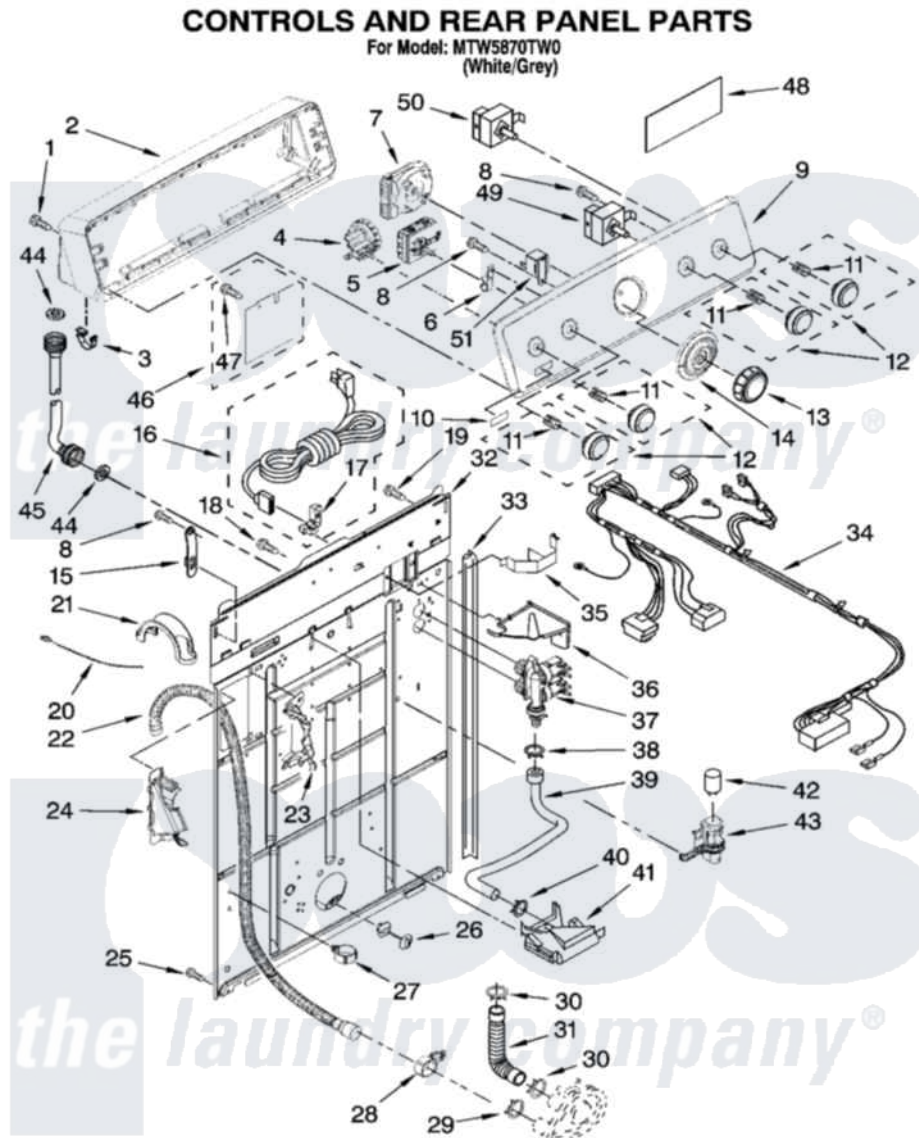

# Maytag MTW5870TW0 02 - CONTROLS AND REAR PANEL PARTS

IMPORTANT: All Part Numbers Listed Are Whirlpool Numbers. Source Parts Through Whirlpool.

W10119875

3

Maytag [Residential Maytag MTW5870TW0 Washer Parts](#) Parts Diagram 02 - CONTROLS AND REAR PANEL PARTS  
Click on the part number to view part

Item	Original Part Number	Replaced By	Status	Part Description
1	359625	<a href="#">487240</a>		Screw, For Mtg. Service Capacitor
2	8579715		Not Available	Console Shell (Includes Item 3)
3	<a href="#">8312709</a>			Clip-Console
4	8577844	<a href="#">W10339251</a>		Switch-WL
5	<a href="#">8578335</a>			Switch, Water Temperature
6	<a href="#">8317975</a>			Restraint, Harness
7	<a href="#">W10111389</a>			Timer
8	<a href="#">90767</a>			Screw, 8A X 3/8 HeX Washer Head Tapping
9	W10089685	<a href="#">W10093751</a>		Console
10	W10112569	<a href="#">W10203949</a>		Medallion
11	<a href="#">8536939</a>			Clip, Knob
12	W10112572	<a href="#">W10110035</a>		Knob
13	<a href="#">W10110033</a>			Knob, Timer
14	<a href="#">W10112571</a>			Dial,