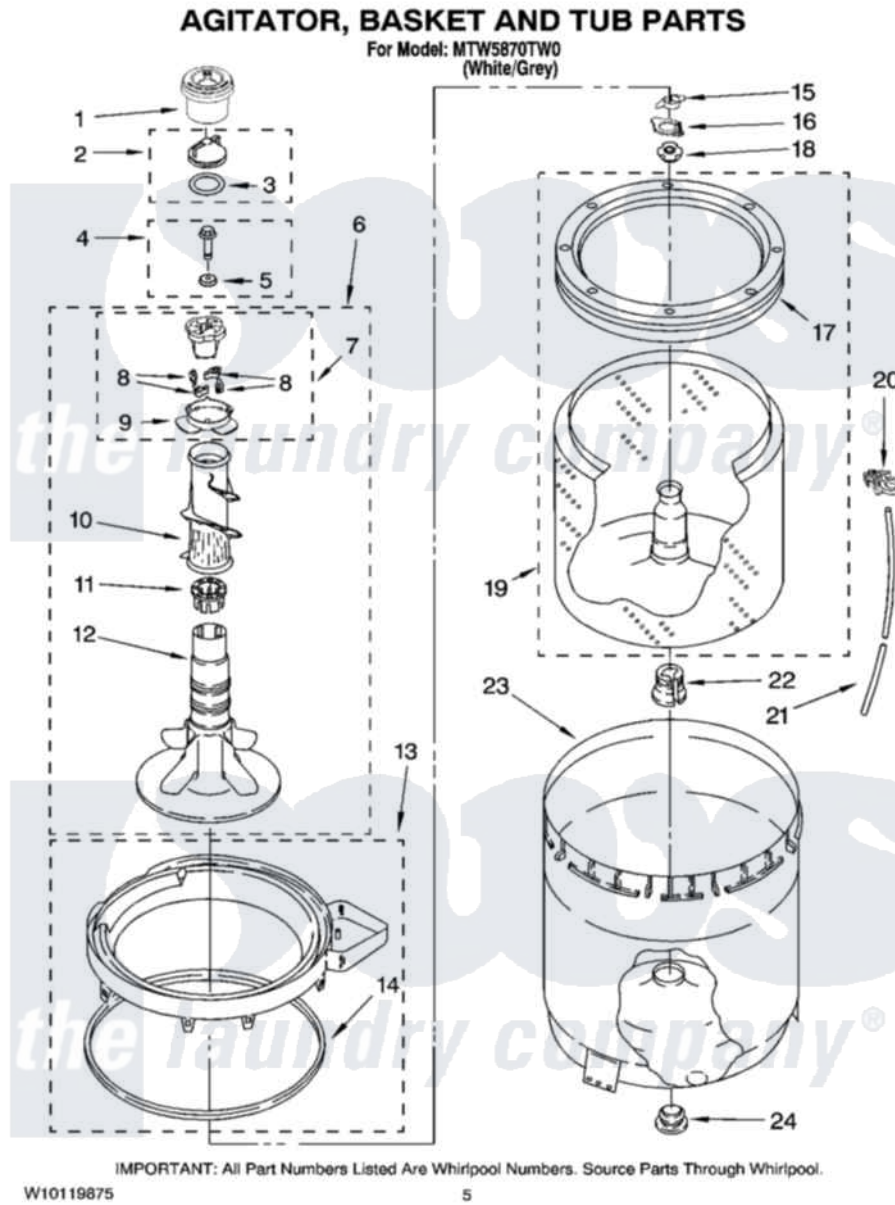

Maytag MTW5870TW0 03 - AGITATOR, BASKET AND TUB PARTS

Maytag Residential Maytag MTW5870TW0 Washer Parts Diagram 03 - AGITATOR, BASKET AND TUB PARTS

Click on the part number to view part

Item	Original Part Number	Replaced By	Status	Part Description
1	8565968			Dispenser, Fabric Softener
2	3354733	W10074580		Cap, Barrier
3	3348855	W10072840		Fabric Softener
4	358237			Screw And Washer
5	3949550			Washer
6	W10093672			Agitator
7	3363663	285811		Cam-Agitator
8	3366877	80040		Dog-Agitator
9	3363661			Bearing, Driven Cam
10	3349019			Auger, Agitator
11	3350389	285587		Washer
12	W10110020			Agitator
13	8528150	W10445870		Ring-Tub
14	3976308			Gasket, Tub Ring
15	3354845			Clip, Agitator
16	8543666			Washer, Agitator

17	W10118233	W10006326	Balance Ring
18	W10116603	W10116602	Nut, Spanner
19	8579546		Basket And Balance Ring
20	2219077		Clip, Pressure Switch Hose
21	3347780	353244	Hose, Pressure Switch
22	389140		Tub Block, Basket Drive
23	63849		Strain Relief, Power Cord
24	383727		Gasket, Centerpodt