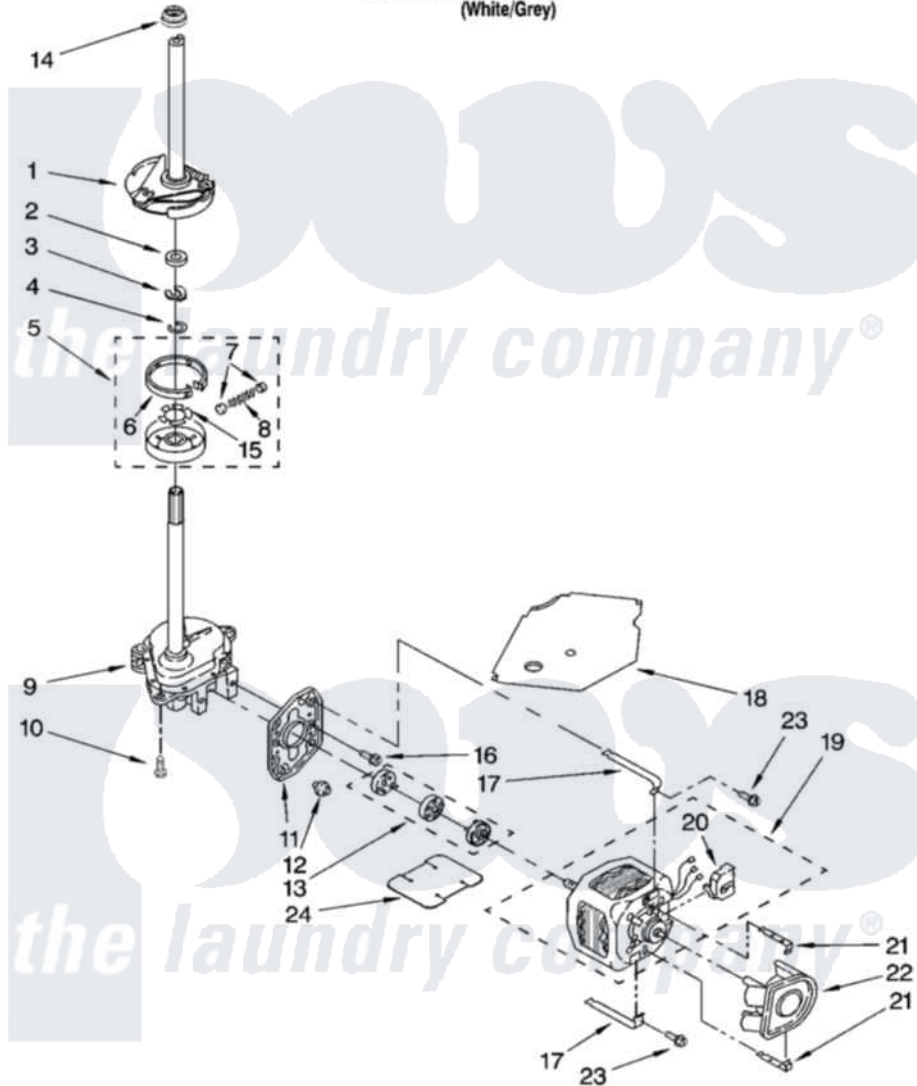

# Maytag MTW5870TW0 04 - BRAKE, CLUTCH, GEARCASE, MOTOR AND PUMP PARTS

## BRAKE, CLUTCH, GEARCASE, MOTOR AND PUMP PARTS

For Model: MTW5870TW0  
(White/Grey)

IMPORTANT: All Part Numbers Listed Are Whirlpool Numbers. Source Parts Through Whirlpool.

W10119875

7

### Maytag Residential Maytag MTW5870TW0 Washer Parts Parts Diagram 04 - BRAKE, CLUTCH, GEARCASE, MOTOR AND PUMP PARTS

[Click on the part number to view part](#)

Item	Original Part Number	Replaced By	Status	Part Description
1	388952	<a href="#">285792</a>		Basketdrive
2	<a href="#">63292</a>			Washer, Spin Tube Thrust
3	62697	<a href="#">W10080230</a>		Ring, Spin Tube Support
4	63283	<a href="#">285353</a>		Ring
5	3951311	<a href="#">285785</a>		Clutch
6	3951308	<a href="#">285790</a>		Lining
7	<a href="#">62646</a>			Cap, Clutch Spring
8	<a href="#">3946792</a>			Spring And Damper Assembly
9	3360630	<a href="#">3360629</a>		Gearcase
10	3357334	<a href="#">3400516</a>		Screw Anti-Rattle
11	<a href="#">62611</a>			Plate, Motor Mount To Gearcase
12	<a href="#">62691</a>			Grommet, Motor
13	3978849	<a href="#">285852A</a>		Coupling
14	<a href="#">8577374</a>			Seal, Centerpost

15	<a href="#">3355454</a>		Clip, Main Drive
16	<a href="#">3400516</a>		Screw Anti-Rattle
17	3349637	<a href="#">W10086010</a>	Retainer, Motor
18	<a href="#">3362089</a>		Shield, Tub To Motor
19	8528157	<a href="#">661600</a>	Motor, Main Drive
20	<a href="#">3952056</a>		Switch, Main Drive Motor
21	<a href="#">8546127</a>		Retainer, Pump
22	<a href="#">3363394</a>		Pump
23	3387485	<a href="#">273556</a>	Screw, 10-16 X 5/8
24	<a href="#">3946532</a>		Shield, Motor