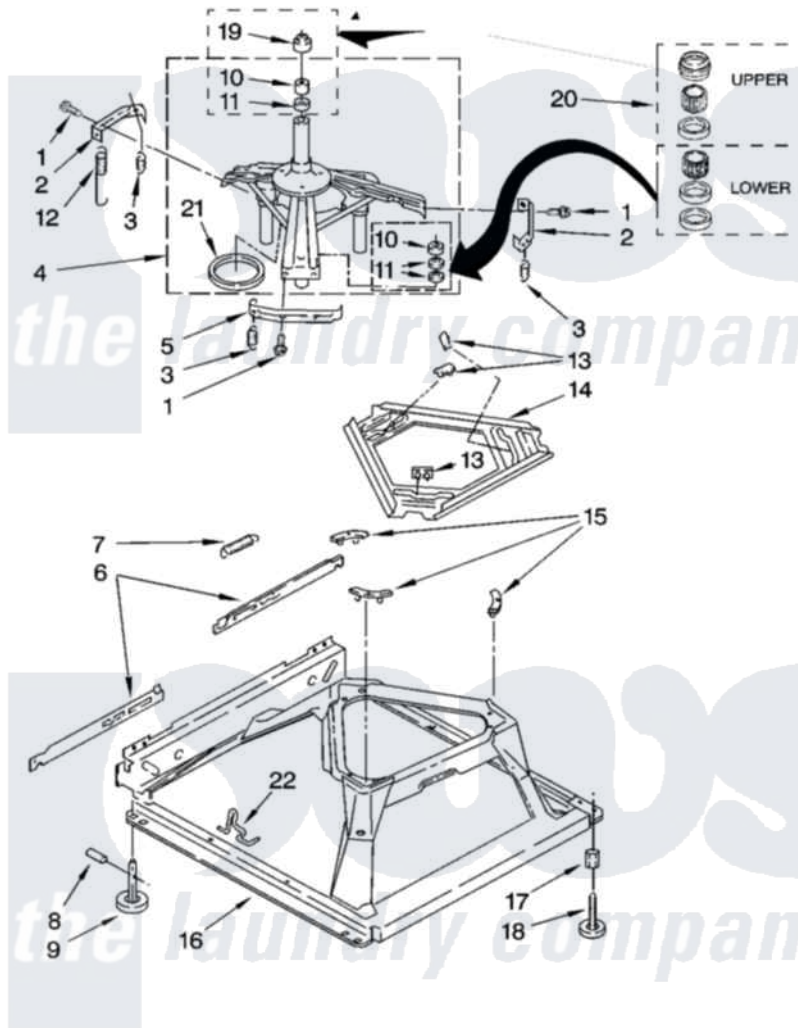

Maytag MTW5870TW0 05 - MACHINE BASE PARTS

MACHINE BASE PARTS

For Model: MTW5870TW0
(White/Grey)

IMPORTANT: All Part Numbers Listed Are Whirlpool Numbers. Source Parts Through Whirlpool.

8

W10119675

Maytag [Residential Maytag MTW5870TW0 Washer Parts](#) Parts Diagram 05 - MACHINE BASE PARTS

[Click on the part number to view part](#)

Item	Original Part Number	Replaced By	Status	Part Description
1	3400076			Screw, Bracket Mounting
2	64067			Bracket, Spring Outer
3	63907			Spring, Suspension
4	8575214	280184		Support
5	64065			Bracket, Spring Outer
6	63466			Link, Leveling Mechanism
7	62597	8316845		Spring
8	62837			Pin, Knurled
9	62596	285244		Feet-Leveling
10	8546455			Bearing, Centerpost
11	357409	359449		Seal, Agitator Shaft
12	388492	W10250667		Spring, Counterweight
13	62568	285219		Pad
14	3946509			Plate, Suspension
15	3363660	285744		Pad
16	3946512	285771		Base

17	3359452	Nut, Lock
18	W10001130	Foot, Leveling
19	8577376	Seal, Centerpost
20	285203	Centerpost Bearing Kit
21	63134	Ring, Sound Deadening
22	63806	W10145155 Retainer, Suspension Spring