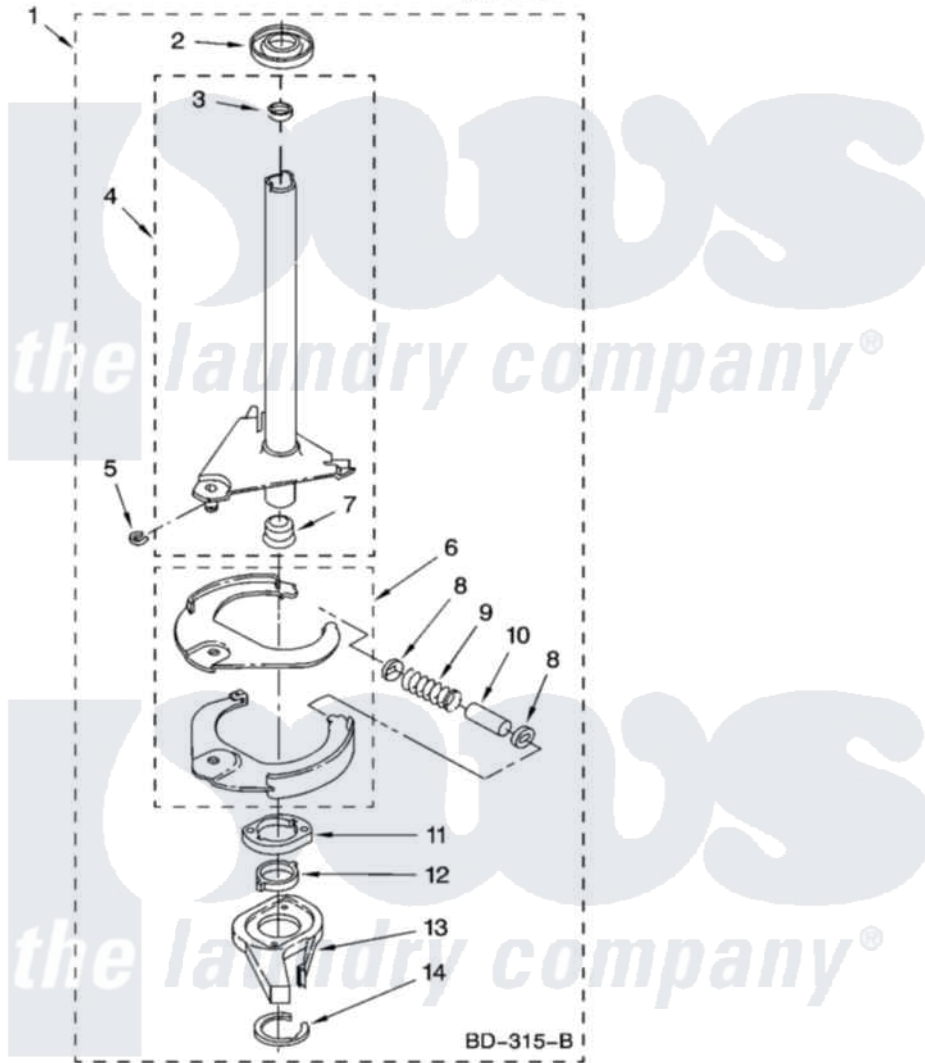

# Maytag MTW5870TW0 07 - BRAKE AND DRIVE TUBE PARTS

## BRAKE AND DRIVE TUBE PARTS

For Model: MTW5870TW0  
(White/Grey)

IMPORTANT: All Part Numbers Listed Are Whirlpool Numbers. Source Parts Through Whirlpool.

W10119875

11

### Maytag Residential Maytag MTW5870TW0 Washer Parts Parts Diagram 07 - BRAKE AND DRIVE TUBE PARTS

Click on the part number to view part

Item	Original Part Number	Replaced By	Status	Part Description
1	388952	<a href="#">285792</a>		Basketdrive
2	<a href="#">62658</a>			Ring, Thrust
3	<a href="#">356427</a>			Seal, Spin Pinion
4	64027	<a href="#">64208</a>		Tube-Spin
5	64035	<a href="#">W10083190</a>		Ring, Retaining
6	64232	<a href="#">285438</a>		Shoe-Brake
7	62703	<a href="#">8546462</a>		"T" Bearing, Spin Tube
8	3353956	<a href="#">285658</a>		Sleeve
9	387806		Not Available	Spring, Brake
10	3355360	<a href="#">285658</a>		Sleeve
11	661516	<a href="#">8546461</a>		Cam, Brake Release
12	<a href="#">63022</a>			Sleeve, Cam
13	64194	<a href="#">285790</a>		Lining
14	90368	<a href="#">W10083200</a>		Ring, Retaining
"			Not Available	
"	<a href="#">285208</a>			Lubricant