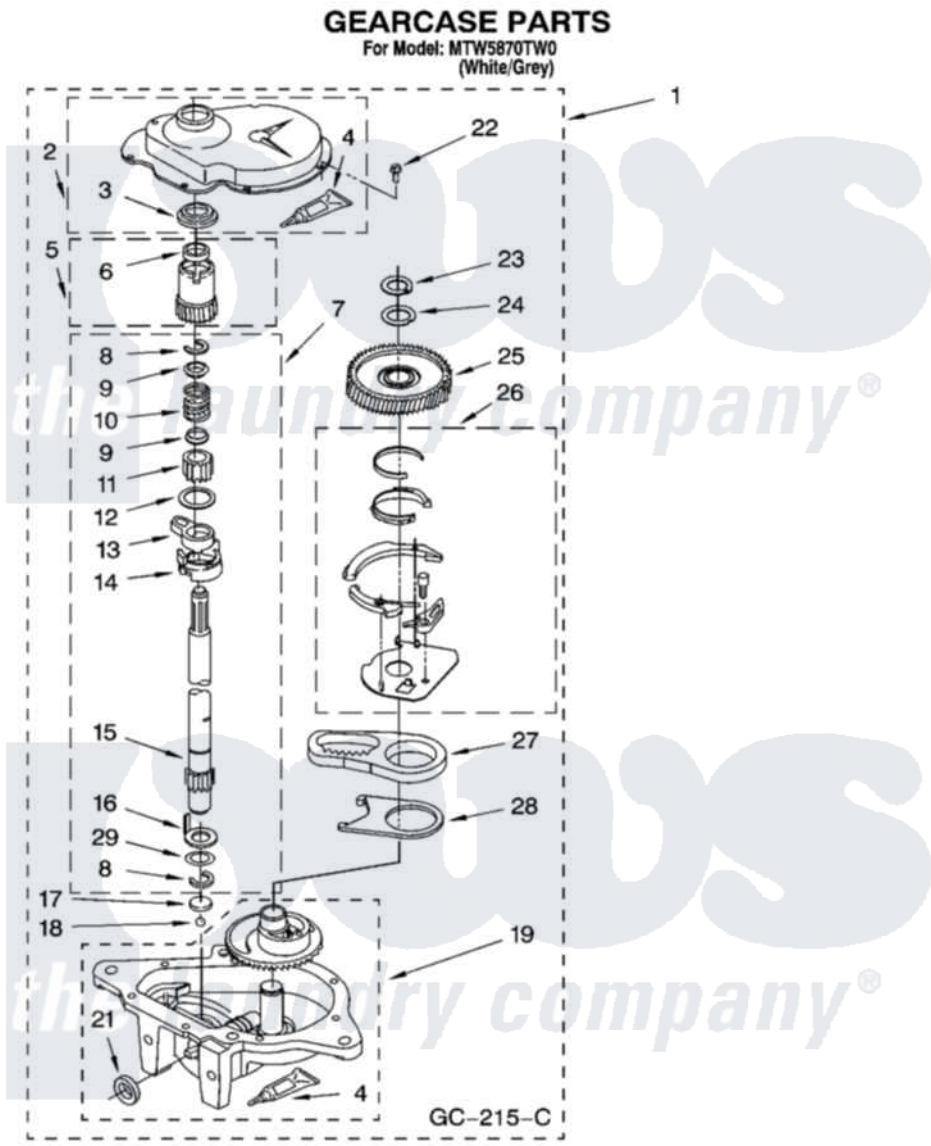

**Maytag MTW5870TW0 08 - GEARCASE PARTS, OPTIONAL PARTS (NOT INCLUDED)**

IMPORTANT: All Part Numbers Listed Are Whirlpool Numbers. Source Parts Through Whirlpool.

Maytag Residential Maytag MTW5870TW0 Washer Parts Parts Diagram 08 - GEARCASE PARTS, OPTIONAL PARTS (NOT INCLUDED)

Click on the part number to view part

Item	Original Part Number	Replaced By	Status	Part Description
1	3360630	<a href="#">3360629</a>		Gearcase
2	<a href="#">285202</a>			Cover, Gearcase
3	<a href="#">3349985</a>			Seal, Gearcase Cover
4	<a href="#">285195</a>			Sealer Sealer, Gasket
5	63320	<a href="#">285362</a>		Gear and Pinion
6	<a href="#">356427</a>			Seal, Spin Pinion
7	<a href="#">389387</a>			Shaft, Agitator
8	90369		Not Available	Ring, Retaining (2)
9	<a href="#">62677</a>			Retainer, Spring
10	<a href="#">62676</a>			Spring, Agitator
11	63273	<a href="#">285509</a>		Shaft, Agitator
12	<a href="#">62619</a>			Washer, Agitator Gear
13	62580	<a href="#">285206</a>		Cam-Agitator
14	62581	<a href="#">285206</a>		Cam-Agitator
15	<a href="#">285509</a>			Shaft, Agitator