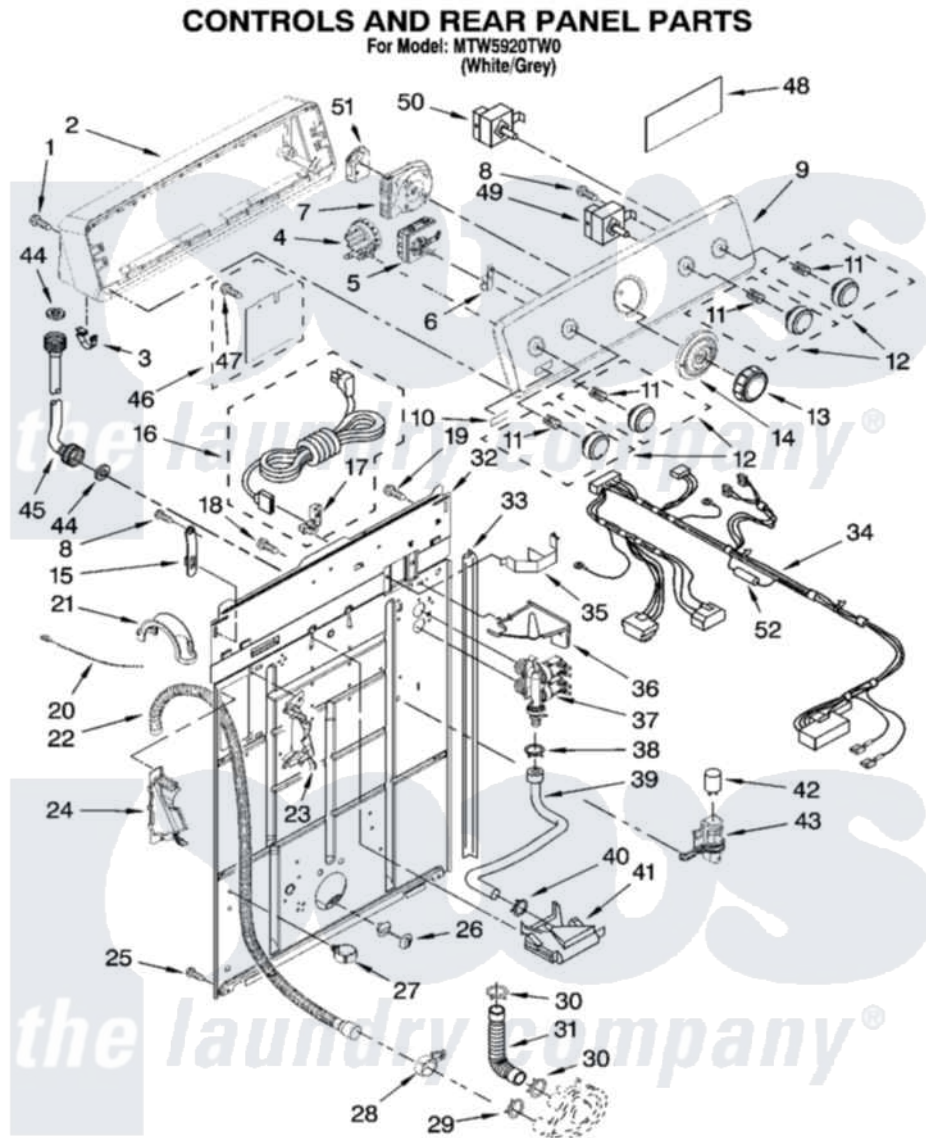

Maytag MTW5920TW0 02 - CONTROLS AND REAR PANEL PARTS

IMPORTANT: All Part Numbers Listed Are Whirlpool Numbers. Source Parts Through Whirlpool.

W10119868

3

Maytag [Residential Maytag MTW5920TW0 Washer Parts](#) Parts Diagram 02 - CONTROLS AND REAR PANEL PARTS
 Click on the part number to view part

Item	Original Part Number	Replaced By	Status	Part Description
1	359625	487240		Screw, For Mtg. Service Capacitor
2	8579715		Not Available	Console Shell (Includes Item 3)
3	8312709			Clip-Console
4	8577842	W10339250		Switch-WL
5	8578336			Switch, Water Temperature
6	8317975			Restraint, Harness
7	W10129395			Timer
8	90767			Screw, 8A X 3/8 HeX Washer Head Tapping
9	W10089686			Panel, Control
10	W10112569	W10203949		Medallion
11	8536939			Clip, Knob
12	W10112572	W10110035		Knob
13	W10110033			Knob, Timer
14	W10112571			Dial,