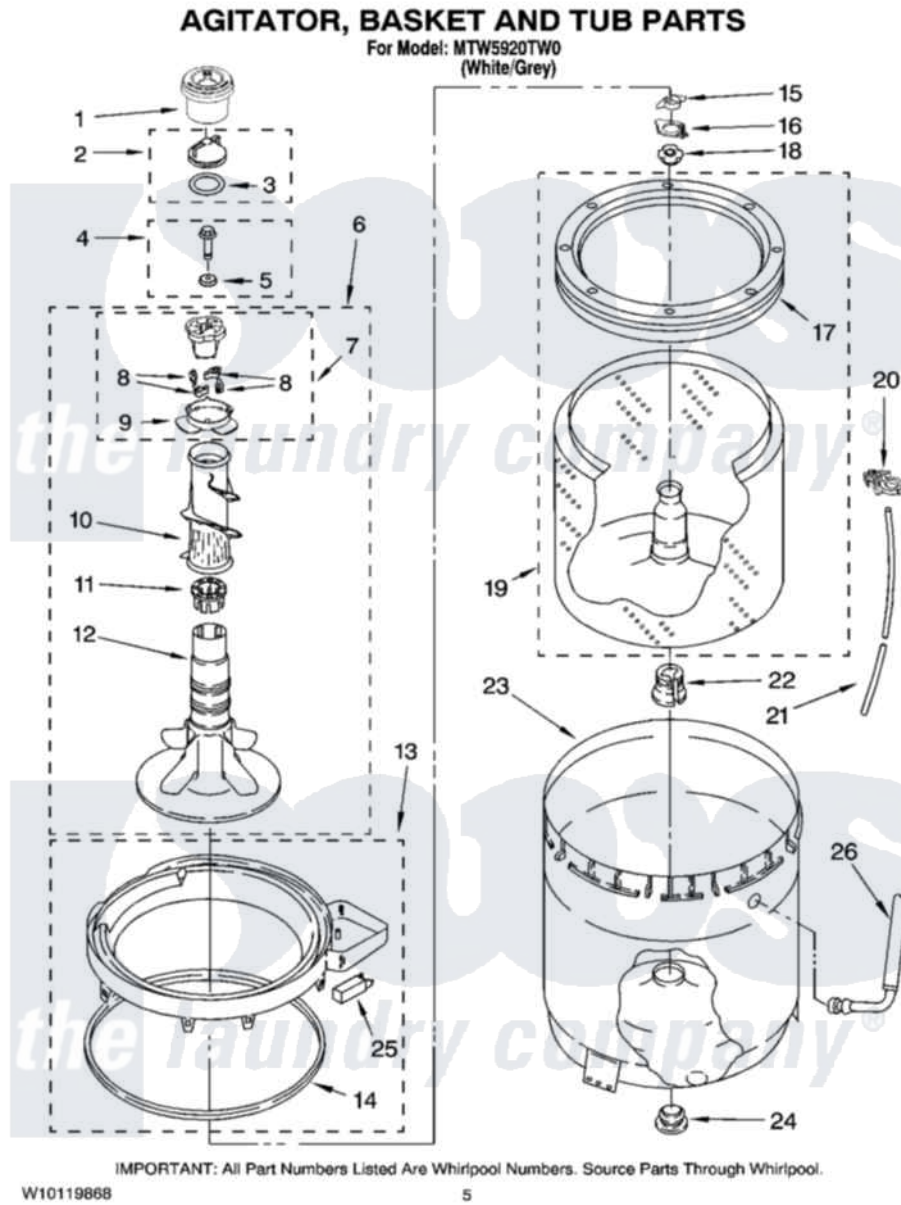

Maytag MTW5920TW0 03 - AGITATOR, BASKET AND TUB PARTS

Maytag Residential Maytag MTW5920TW0 Washer Parts Diagram 03 - AGITATOR, BASKET AND TUB PARTS

Click on the part number to view part

Item	Original Part Number	Replaced By	Status	Part Description
1	8565968			Dispenser, Fabric Softener
2	3354733	W10074580		Cap, Barrier
3	3348855	W10072840		Fabric Softener
4	358237			Screw And Washer
5	3949550			Washer
6	W10093672			Agitator
7	3363663	285811		Cam-Agitator
8	3366877	80040		Dog-Agitator
9	3363661			Bearing, Driven Cam
10	3349019			Auger, Agitator
11	3350389	285587		Washer
12	W10110020			Agitator
13	3954507	W10213410		Ring-Tub
14	3359585	3976308		Gasket, Tub Ring
15	3354845			Clip, Agitator
16	8543666			Washer, Agitator

17	W10106550	W10006326	Balance Ring
18	W10116603	W10116602	Nut, Spanner
19	8579546		Basket And Balance Ring
20	2219077		Clip, Pressure Switch Hose
21	3347780	353244	Hose, Pressure Switch
22	389140		Tub Block, Basket Drive
23	8283125		Tub
24	383727		Gasket, Centerpodt
25	8318246	W10213410	Ring-Tub
26	3948705		Hose, Bleach