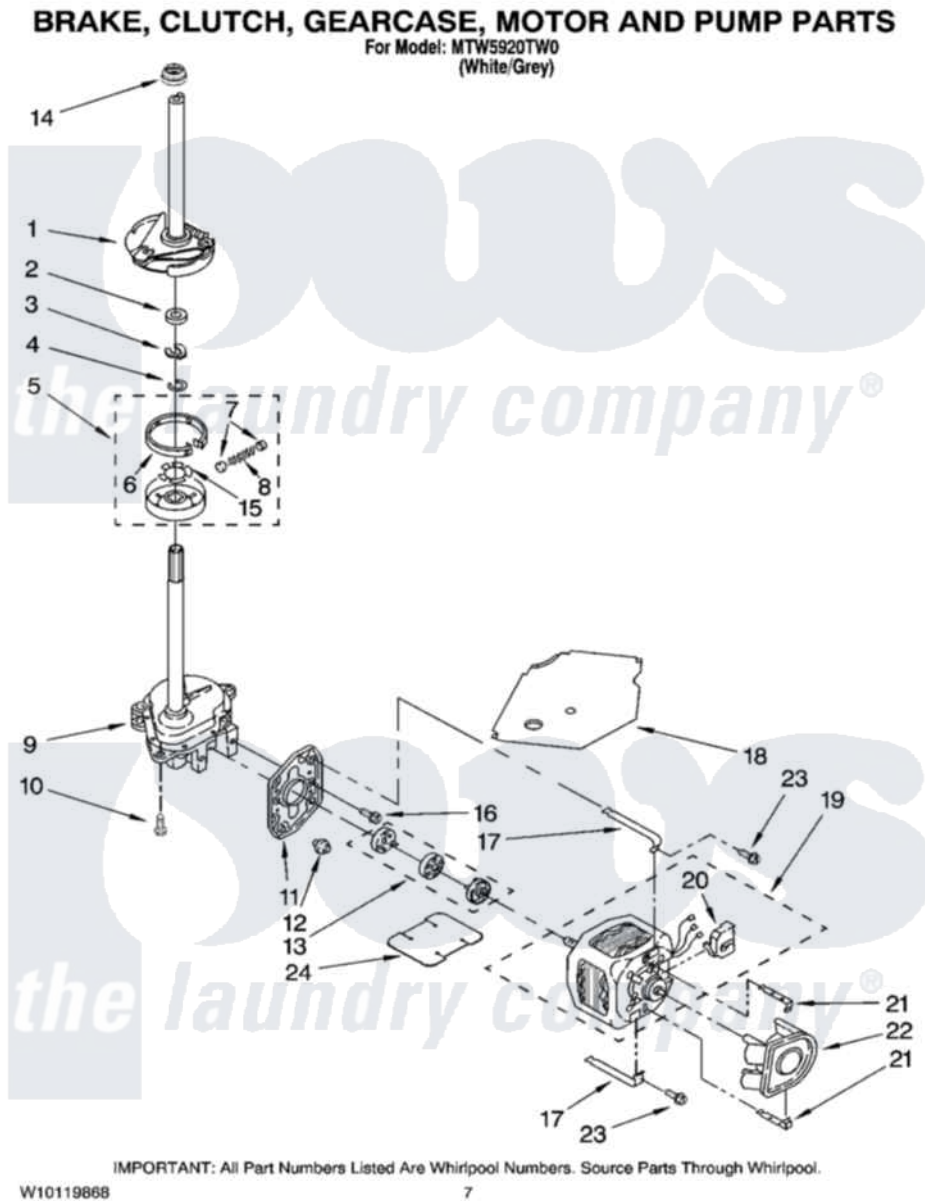

# Maytag MTW5920TW0 04 - BRAKE, CLUTCH, GEARCASE, MOTOR AND PUMP PARTS

Maytag Residential Maytag MTW5920TW0 Washer Parts Parts Diagram 04 - BRAKE, CLUTCH, GEARCASE, MOTOR AND PUMP PARTS

Click on the part number to view part

Item	Original Part Number	Replaced By	Status	Part Description
1	388952	<a href="#">285792</a>		Basketdrive
2	<a href="#">63292</a>			Washer, Spin Tube Thrust
3	62697	<a href="#">W10080230</a>		Ring, Spin Tube Support
4	63283	<a href="#">285353</a>		Ring
5	3951311	<a href="#">285785</a>		Clutch
6	3951308	<a href="#">285790</a>		Lining
7	<a href="#">62646</a>			Cap, Clutch Spring
8	<a href="#">3946792</a>			Spring And Damper Assembly
9	3360630	<a href="#">3360629</a>		Gearcase
10	3357334	<a href="#">3400516</a>		Screw Anti-Rattle
11	<a href="#">62611</a>			Plate, Motor Mount To Gearcase
12	<a href="#">62691</a>			Grommet, Motor
13	3978849	<a href="#">285852A</a>		Coupling
14	<a href="#">8577374</a>			Seal, Centerpost

15	<a href="#">3355454</a>		Clip, Main Drive
16	<a href="#">3400516</a>		Screw Anti-Rattle
17	3349637	<a href="#">W10086010</a>	Retainer, Motor
18	<a href="#">3362089</a>		Shield, Tub To Motor
19	<a href="#">8529935</a>		Motor, Main Drive
20	<a href="#">8529896</a>		Switch, Main Drive Motor
21	<a href="#">8546127</a>		Retainer, Pump
22	<a href="#">3363394</a>		Pump
23	3387485	<a href="#">273556</a>	Screw, 10-16 X 5/8
24	<a href="#">3946532</a>		Shield, Motor