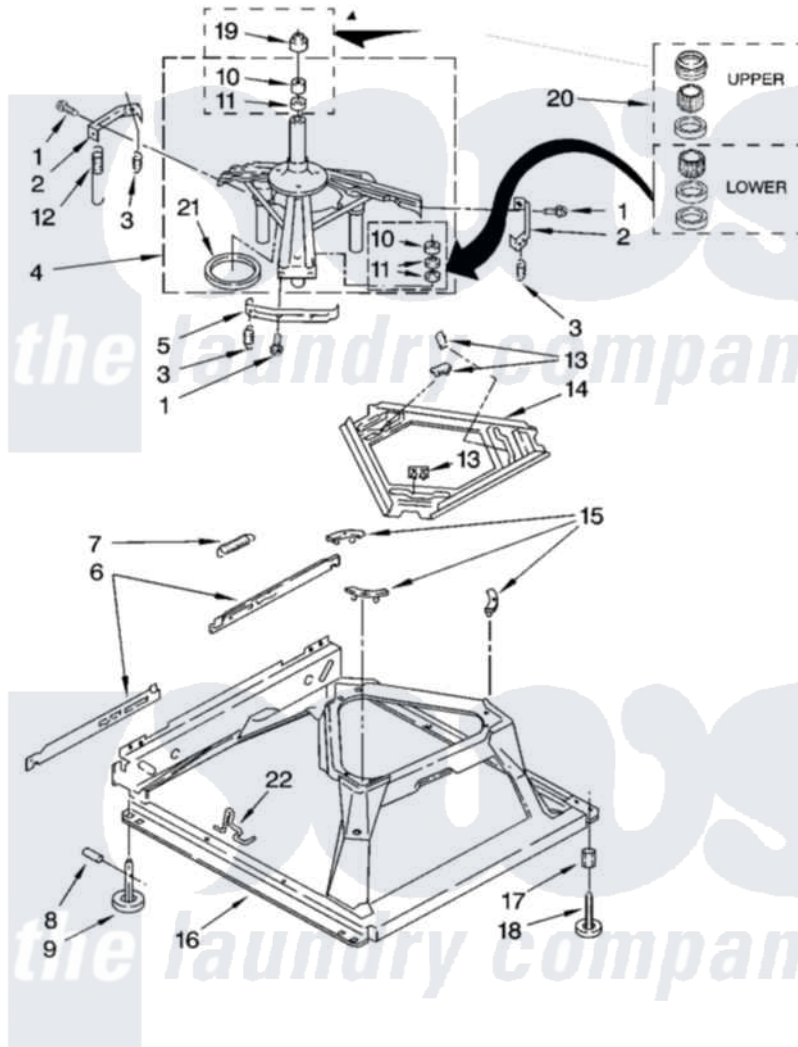

# Maytag MTW5920TW0 05 - MACHINE BASE PARTS

## MACHINE BASE PARTS

For Model: MTW5920TW0  
(White/Grey)

IMPORTANT: All Part Numbers Listed Are Whirlpool Numbers. Source Parts Through Whirlpool.

8

W10119868

Maytag [Residential Maytag MTW5920TW0 Washer Parts](#) Parts Diagram 05 - MACHINE BASE PARTS

[Click on the part number to view part](#)

Item	Original Part Number	Replaced By	Status	Part Description
1	<a href="#">3400076</a>			Screw, Bracket Mounting
2	<a href="#">64067</a>			Bracket, Spring Outer
3	<a href="#">63907</a>			Spring, Suspension
4	8575214	<a href="#">280184</a>		Support
5	<a href="#">64065</a>			Bracket, Spring Outer
6	<a href="#">63466</a>			Link, Leveling Mechanism
7	62597	<a href="#">8316845</a>		Spring
8	<a href="#">62837</a>			Pin, Knurled
9	62596	<a href="#">285244</a>		Feet-Leveling
10	<a href="#">8546455</a>			Bearing, Centerpost
11	357409	<a href="#">359449</a>		Seal, Agitator Shaft
12	8318050	<a href="#">285901</a>		Spring
13	62568	<a href="#">285219</a>		Pad
14	<a href="#">3946509</a>			Plate, Suspension
15	3363660	<a href="#">285744</a>		Pad
16	3946512	<a href="#">285771</a>		Base

17	<a href="#">3359452</a>	Nut, Lock
18	<a href="#">W10001130</a>	Foot, Leveling
19	<a href="#">8577376</a>	Seal, Centerpost
20	<a href="#">285203</a>	Centerpost Bearing Kit
21	<a href="#">63134</a>	Ring, Sound Deadening
22	63806	<a href="#">W10145155</a> Retainer, Suspension Spring