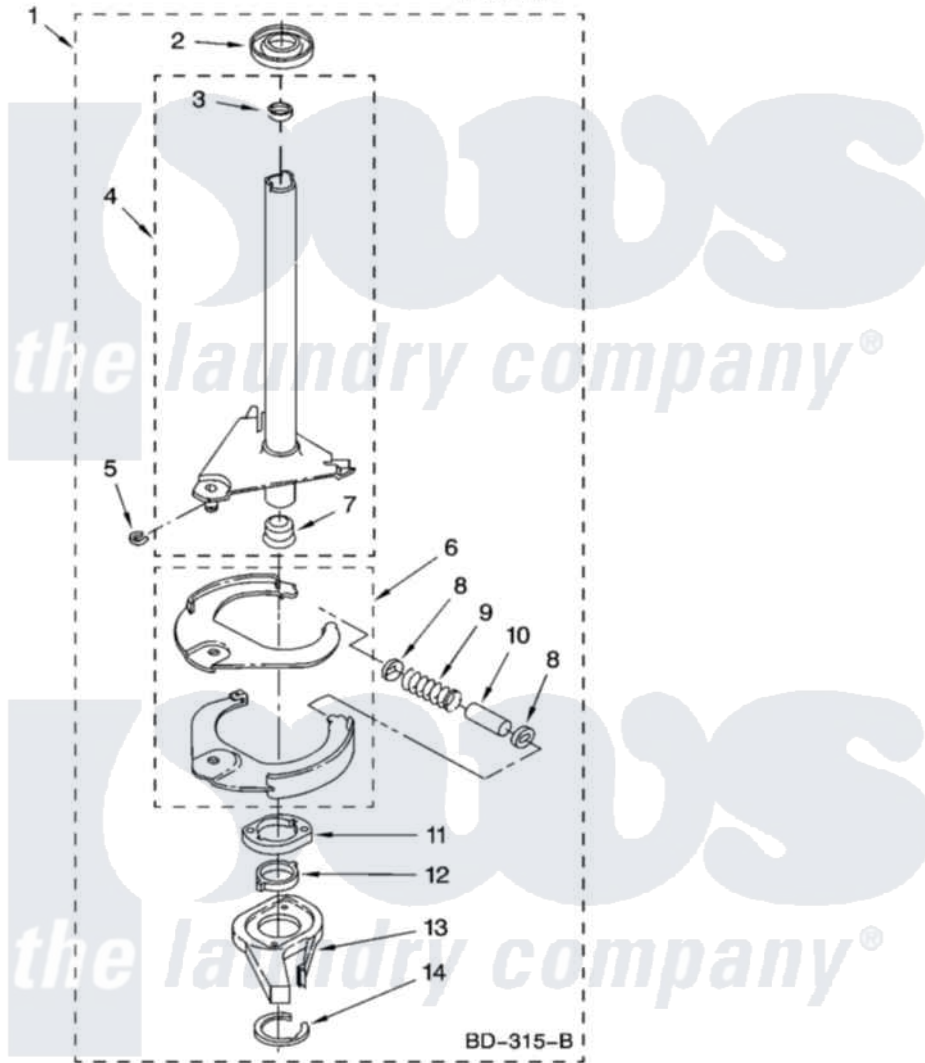

Maytag MTW5920TW0 07 - BRAKE AND DRIVE TUBE PARTS

BRAKE AND DRIVE TUBE PARTS

For Model: MTW5920TW0
(White/Grey)

IMPORTANT: All Part Numbers Listed Are Whirlpool Numbers. Source Parts Through Whirlpool.

W10119868

11

Maytag Residential Maytag MTW5920TW0 Washer Parts Parts Diagram 07 - BRAKE AND DRIVE TUBE PARTS

Click on the part number to view part

Item	Original Part Number	Replaced By	Status	Part Description
1	388952	285792		Basketdrive
2	62658			Ring, Thrust
3	356427			Seal, Spin Pinion
4	64027	64208		Tube-Spin
5	64035	W10083190		Ring, Retaining
6	64232	285438		Shoe-Brake
7	62703	8546462		"T" Bearing, Spin Tube
8	3353956	285658		Sleeve
9	387806		Not Available	Spring, Brake
10	3355360	285658		Sleeve
11	661516	8546461		Cam, Brake Release
12	63022			Sleeve, Cam
13	64194	285790		Lining
14	90368	W10083200		Ring, Retaining
"			Not Available	
"	285208			Lubricant