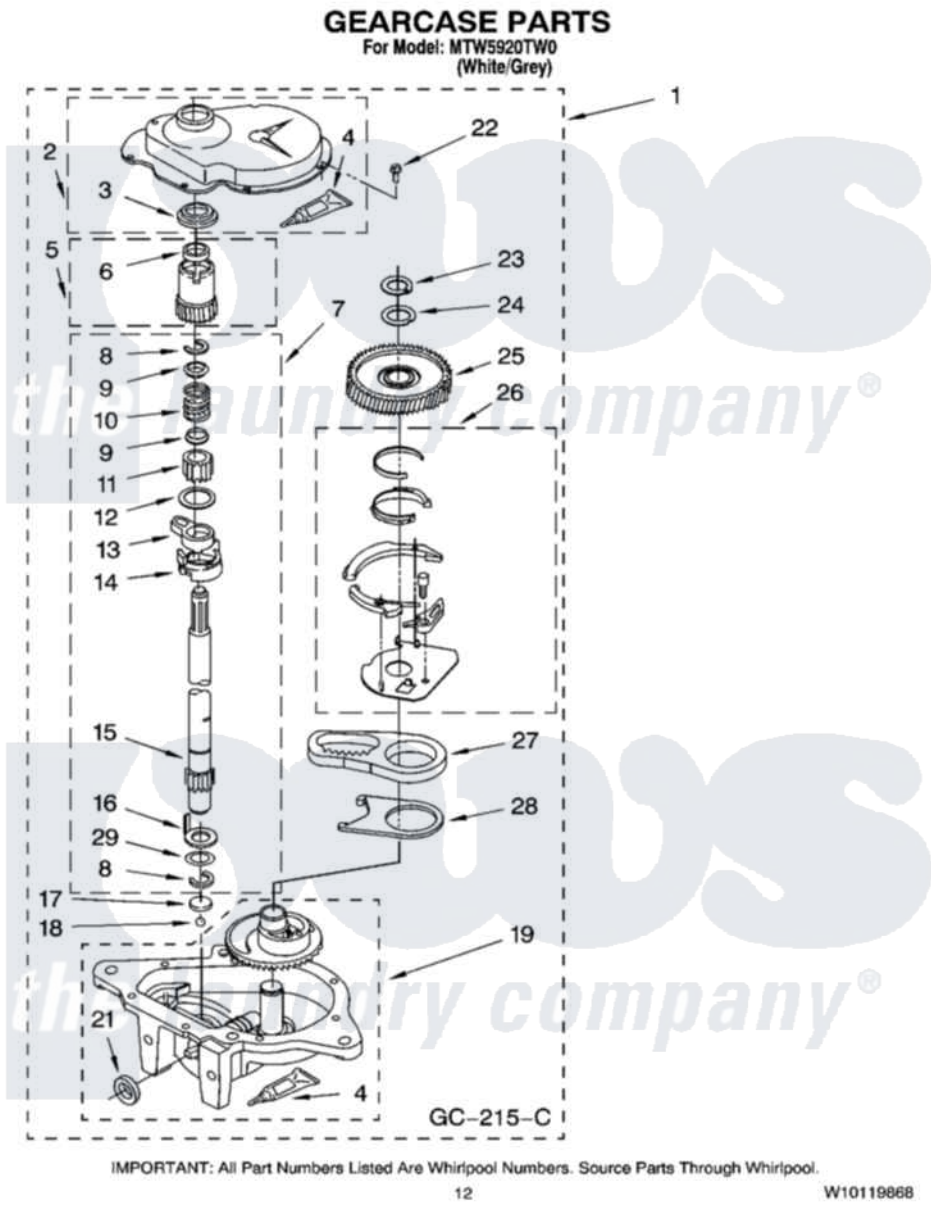

Maytag MTW5920TW0 08 - GEARCASE PARTS, OPTIONAL PARTS (NOT INCLUDED)

Maytag Residential Maytag MTW5920TW0 Washer Parts Parts Diagram 08 - GEARCASE PARTS, OPTIONAL PARTS (NOT INCLUDED)

Click on the part number to view part

Item	Original Part Number	Replaced By	Status	Part Description
1	3360630	3360629		Gearcase
2	285202			Cover, Gearcase
3	3349985			Seal, Gearcase Cover
4	285195			Sealer Sealer, Gasket
5	63320	285362		Gear and Pinion
6	356427			Seal, Spin Pinion
7	389387			Shaft, Agitator
8	90369		Not Available	Ring, Retaining (2)
9	62677			Retainer, Spring
10	62676			Spring, Agitator
11	63273	285509		Shaft, Agitator
12	62619			Washer, Agitator Gear
13	62580	285206		Cam-Agitator
14	62581	285206		Cam-Agitator
15	285509			Shaft, Agitator

16	62618	Washer, Cam Thrust	
17	16018	285205	Bearing
18	85529	285205	Bearing
19	389230	285515	Gearcase
21	285352	Seal Kit, Thrust Plug	
22	3351614	Screw, Gearcase Cover Mounting	
23	3362552	285765	Ring-Retrn
24	285735	285766	Washer Kit, Thrust
25	62570	285362	Gear and Pinon
26	388253	999516	Shelf-Glas
27	3349296	8546456	Rack, Connecting
28	62621	Actuator, Shift	
29	388815	Washer, Intermediate 1 3976263 Miscellaneous Parts Bag 2 3976300 Washer, Inlet Hose 3 3366913 Clamp, Hose	
	72017	Paint, Touch-Up	
"	350938	Paint, Pressurized Spray B	
"	350930	Paint, Pressurized Spray B	
"	799344	Paint, Touch-Up)	
"		Not Available	
"	350572	Oil	
"		Not Available	
"	285208	Lubricant	
"	W10340308	Control-Elec	
"	285195	Sealer Sealer, Gasket	
"		Not Available	
"	367031	Water System Parts	
"	280129	280129A	Break-Sphn
"	280130	280130A	Adapter
"	280131	40922	Hose