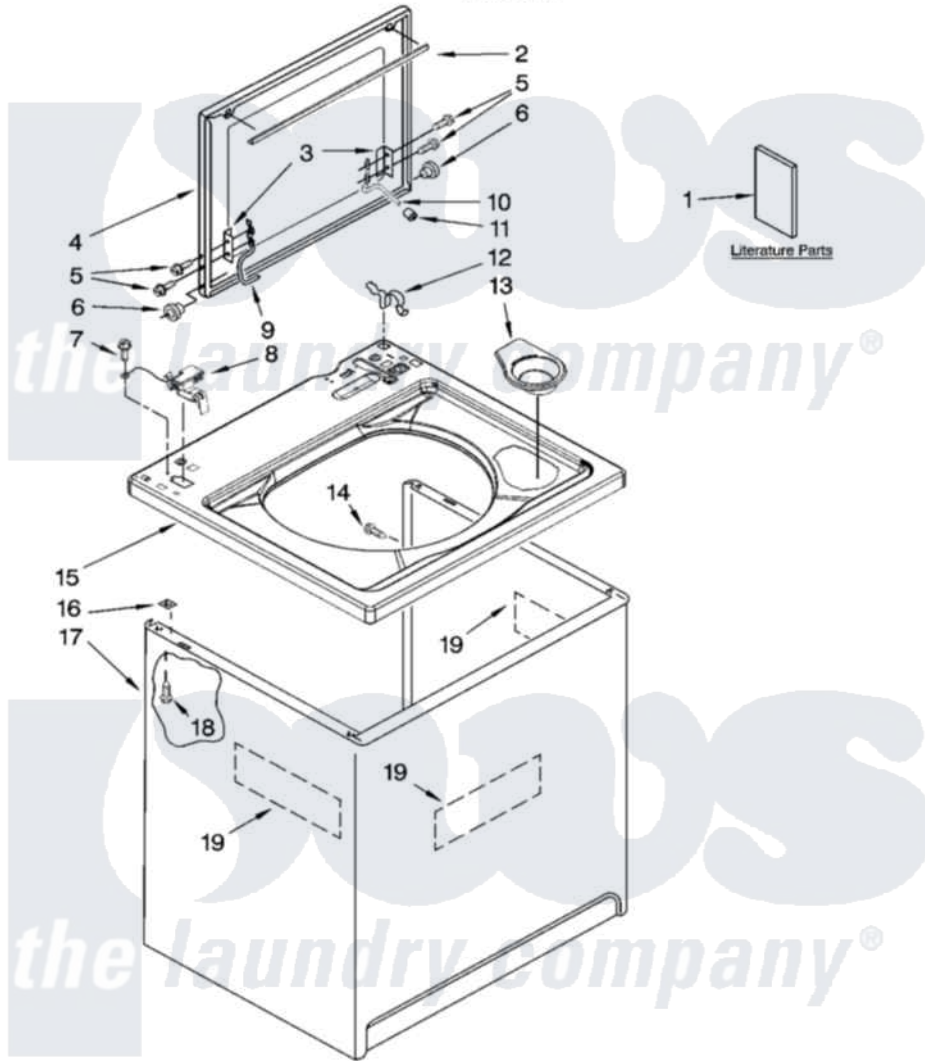

Maytag MTW5921TW0 01 - TOP AND CABINET PARTS

TOP AND CABINET PARTS

For Model: MTW5921TW0
(White/Grey)

AUTOMATIC
WASHER

IMPORTANT: All Part Numbers Listed Are Whirlpool Numbers. Source Parts Through Whirlpool.

02-07 Litho in U.S.A. (drd)

1

Part No. W10119869 Rev. A

[Maytag Residential Maytag MTW5921TW0 Washer Parts](#) Parts Diagram 01 - TOP AND CABINET PARTS

[Click on the part number to view part](#)

Item	Original Part Number	Replaced By	Status	Part Description
1	W10092682		Not Available	Use & Care Guide
"	W10092689		Not Available	Feature Sheet
"	W10092737		Not Available	Energy Guide
"	W10111399		Not Available	Wiring Diagram
2	8054939			Seal, Lid
3	21097			Pad, Lid Hinge
4	W10093680	W10193865		Lid
5	W10119828			Screw, Lid Hinge Mounting
6	8319539			Bearing, Lid Hinge
7	3351614			Screw, Gearcase Cover Mounting
8	8318084			Switch, Lid
9	8559336	W10225136		Hinge 7 Pad Assembly
10	54583			Hinge, Lid
11	19119			Bumper, Lid Hinge
12	62780			Clip, Top And Cabinet And Rear Panel

13	8565967		Dispenser, Bleach
14	3357011	308685	Side Trim)
15	8543479		Top
16	62750		Spacer, Cabinet To Top (4)
17	63424		Cabinet
18	3390631		Screw, 10-16 X 3/8
19	3976348		Absorber, Sound