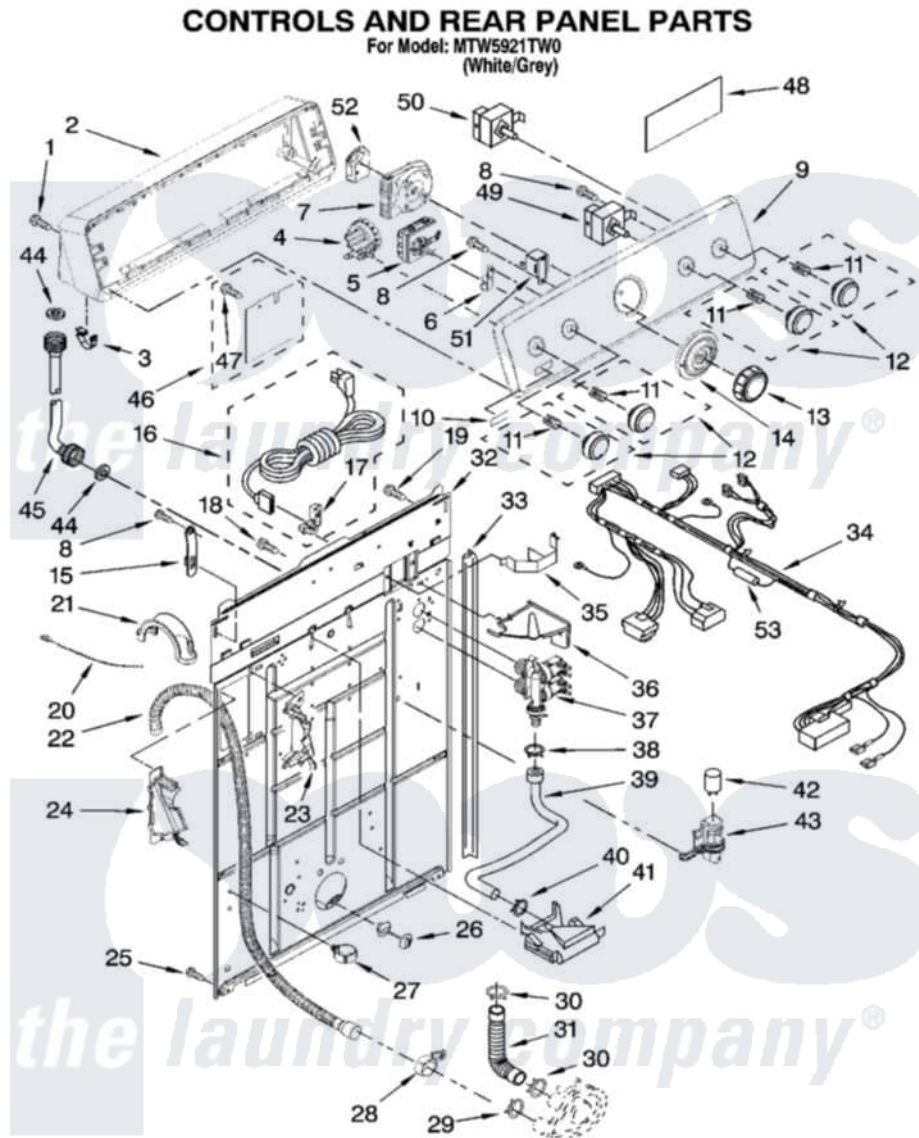

Maytag MTW5921TW0 02 - CONTROLS AND REAR PANEL PARTS

IMPORTANT: All Part Numbers Listed Are Whirlpool Numbers. Source Parts Through Whirlpool.

W10119869

3

Maytag [Residential Maytag MTW5921TW0 Washer Parts](#) Parts Diagram 02 - CONTROLS AND REAR PANEL PARTS
 Click on the part number to view part

Item	Original Part Number	Replaced By	Status	Part Description
1	359625	487240		Screw, For Mtg. Service Capacitor
2	8579715		Not Available	Console Shell (Includes Item 3)
3	8312709			Clip-Console
4	8577842	W10339250		Switch-WL
5	8578336			Switch, Water Temperature
6	8317975			Restraint, Harness
7	W10129395			Timer
8	90767			Screw, 8A X 3/8 HeX Washer Head Tapping
9	W10089687	W10093761		Console
10	W10112569	W10203949		Medallion
11	8536939			Clip, Knob
12	W10112572	W10110035		Knob
13	W10110033			Knob, Timer
14	W10112571			Dial,