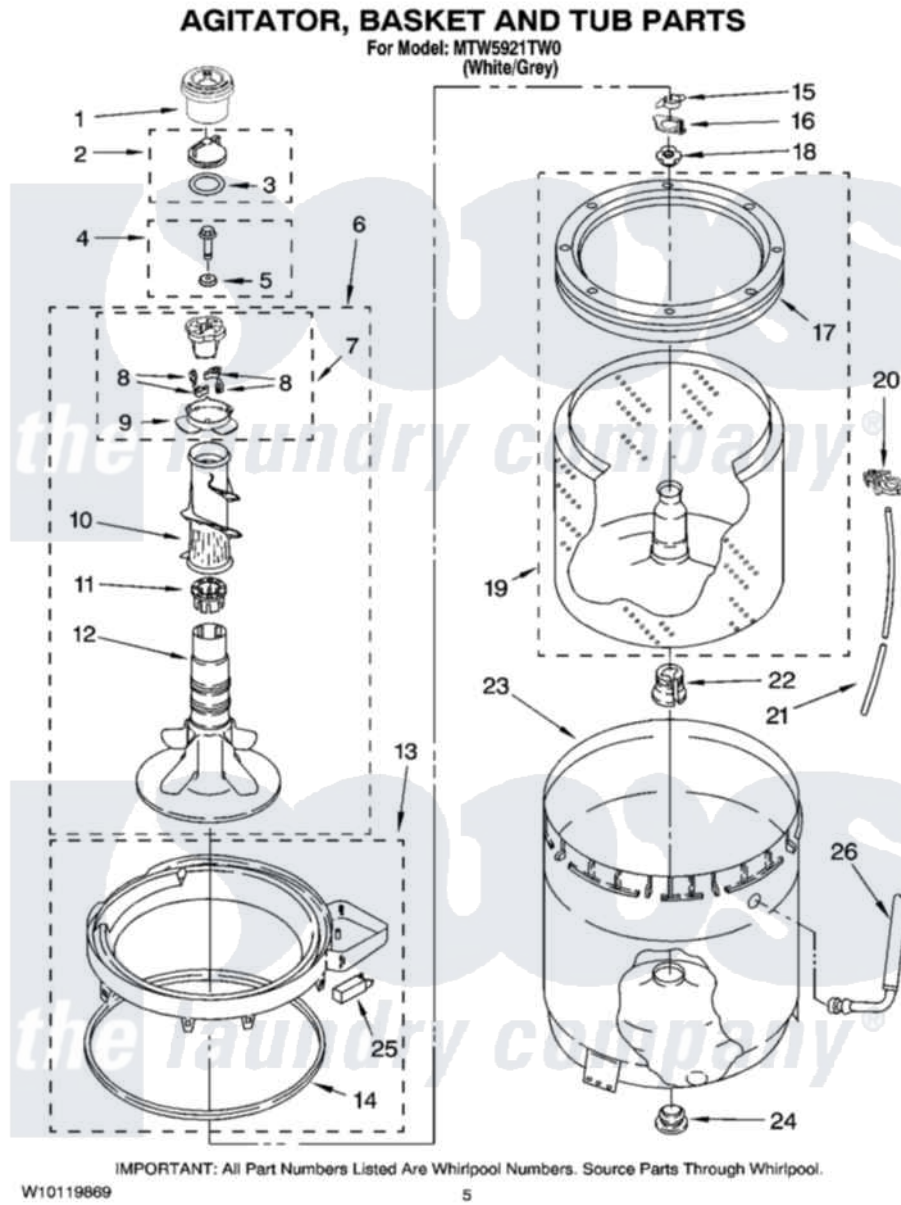

Maytag MTW5921TW0 03 - AGITATOR, BASKET AND TUB PARTS

Maytag Residential Maytag MTW5921TW0 Washer Parts Diagram 03 - AGITATOR, BASKET AND TUB PARTS

Click on the part number to view part

Item	Original Part Number	Replaced By	Status	Part Description
1	8565968			Dispenser, Fabric Softener
2	3354733	W10074580		Cap, Barrier
3	3348855	W10072840		Fabric Softener
4	358237			Screw And Washer
5	3949550			Washer
6	W10093672			Agitator
7	3363663	285811		Cam-Agitator
8	3366877	80040		Dog-Agitator
9	3363661			Bearing, Driven Cam
10	3349019			Auger, Agitator
11	3350389	285587		Washer
12	W10110020			Agitator
13	3954507	W10213410		Ring-Tub
14	3359585	3976308		Gasket, Tub Ring
15	3354845			Clip, Agitator
16	8543666			Washer, Agitator

17	W10106550	W10006326	Balance Ring
18	W10116603	W10116602	Nut, Spanner
19	8579546		Basket And Balance Ring
20	2219077		Clip, Pressure Switch Hose
21	3347780	353244	Hose, Pressure Switch
22	389140		Tub Block, Basket Drive
23	8283125		Tub
24	383727		Gasket, Centerpodt
25	8318246	W10213410	Ring-Tub
26	3948705		Hose, Bleach