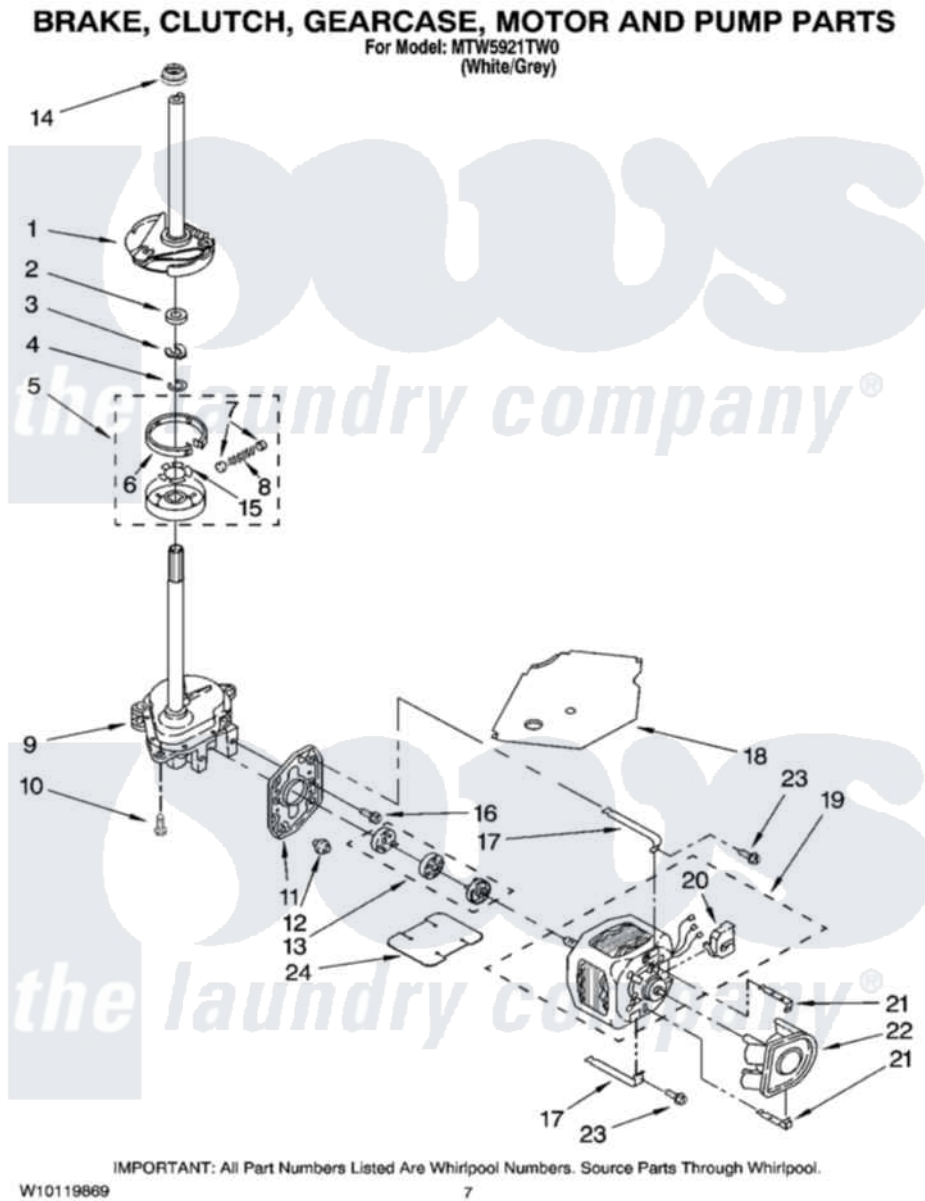

# Maytag MTW5921TW0 04 - BRAKE, CLUTCH, GEARCASE, MOTOR AND PUMP PARTS

Maytag Residential Maytag MTW5921TW0 Washer Parts Parts Diagram 04 - BRAKE, CLUTCH, GEARCASE, MOTOR AND PUMP PARTS

Click on the part number to view part

Item	Original Part Number	Replaced By	Status	Part Description
1	388952	<a href="#">285792</a>		Basketdrive
2	<a href="#">63292</a>			Washer, Spin Tube Thrust
3	62697	<a href="#">W10080230</a>		Ring, Spin Tube Support
4	63283	<a href="#">285353</a>		Ring
5	3951311	<a href="#">285785</a>		Clutch
6	3951308	<a href="#">285790</a>		Lining
7	<a href="#">62646</a>			Cap, Clutch Spring
8	<a href="#">3946792</a>			Spring And Damper Assembly
9	3360630	<a href="#">3360629</a>		Gearcase
10	3357334	<a href="#">3400516</a>		Screw Anti-Rattle
11	<a href="#">62611</a>			Plate, Motor Mount To Gearcase
12	<a href="#">62691</a>			Grommet, Motor
13	3978849	<a href="#">285852A</a>		Coupling
14	<a href="#">8577374</a>			Seal, Centerpost

15	<a href="#">3355454</a>		Clip, Main Drive
16	<a href="#">3400516</a>		Screw Anti-Rattle
17	3349637	<a href="#">W10086010</a>	Retainer, Motor
18	<a href="#">3362089</a>		Shield, Tub To Motor
19	<a href="#">8529935</a>		Motor, Main Drive
20	<a href="#">8529896</a>		Switch, Main Drive Motor
21	<a href="#">8546127</a>		Retainer, Pump
22	<a href="#">3363394</a>		Pump
23	3387485	<a href="#">273556</a>	Screw, 10-16 X 5/8
24	<a href="#">3946532</a>		Shield, Motor